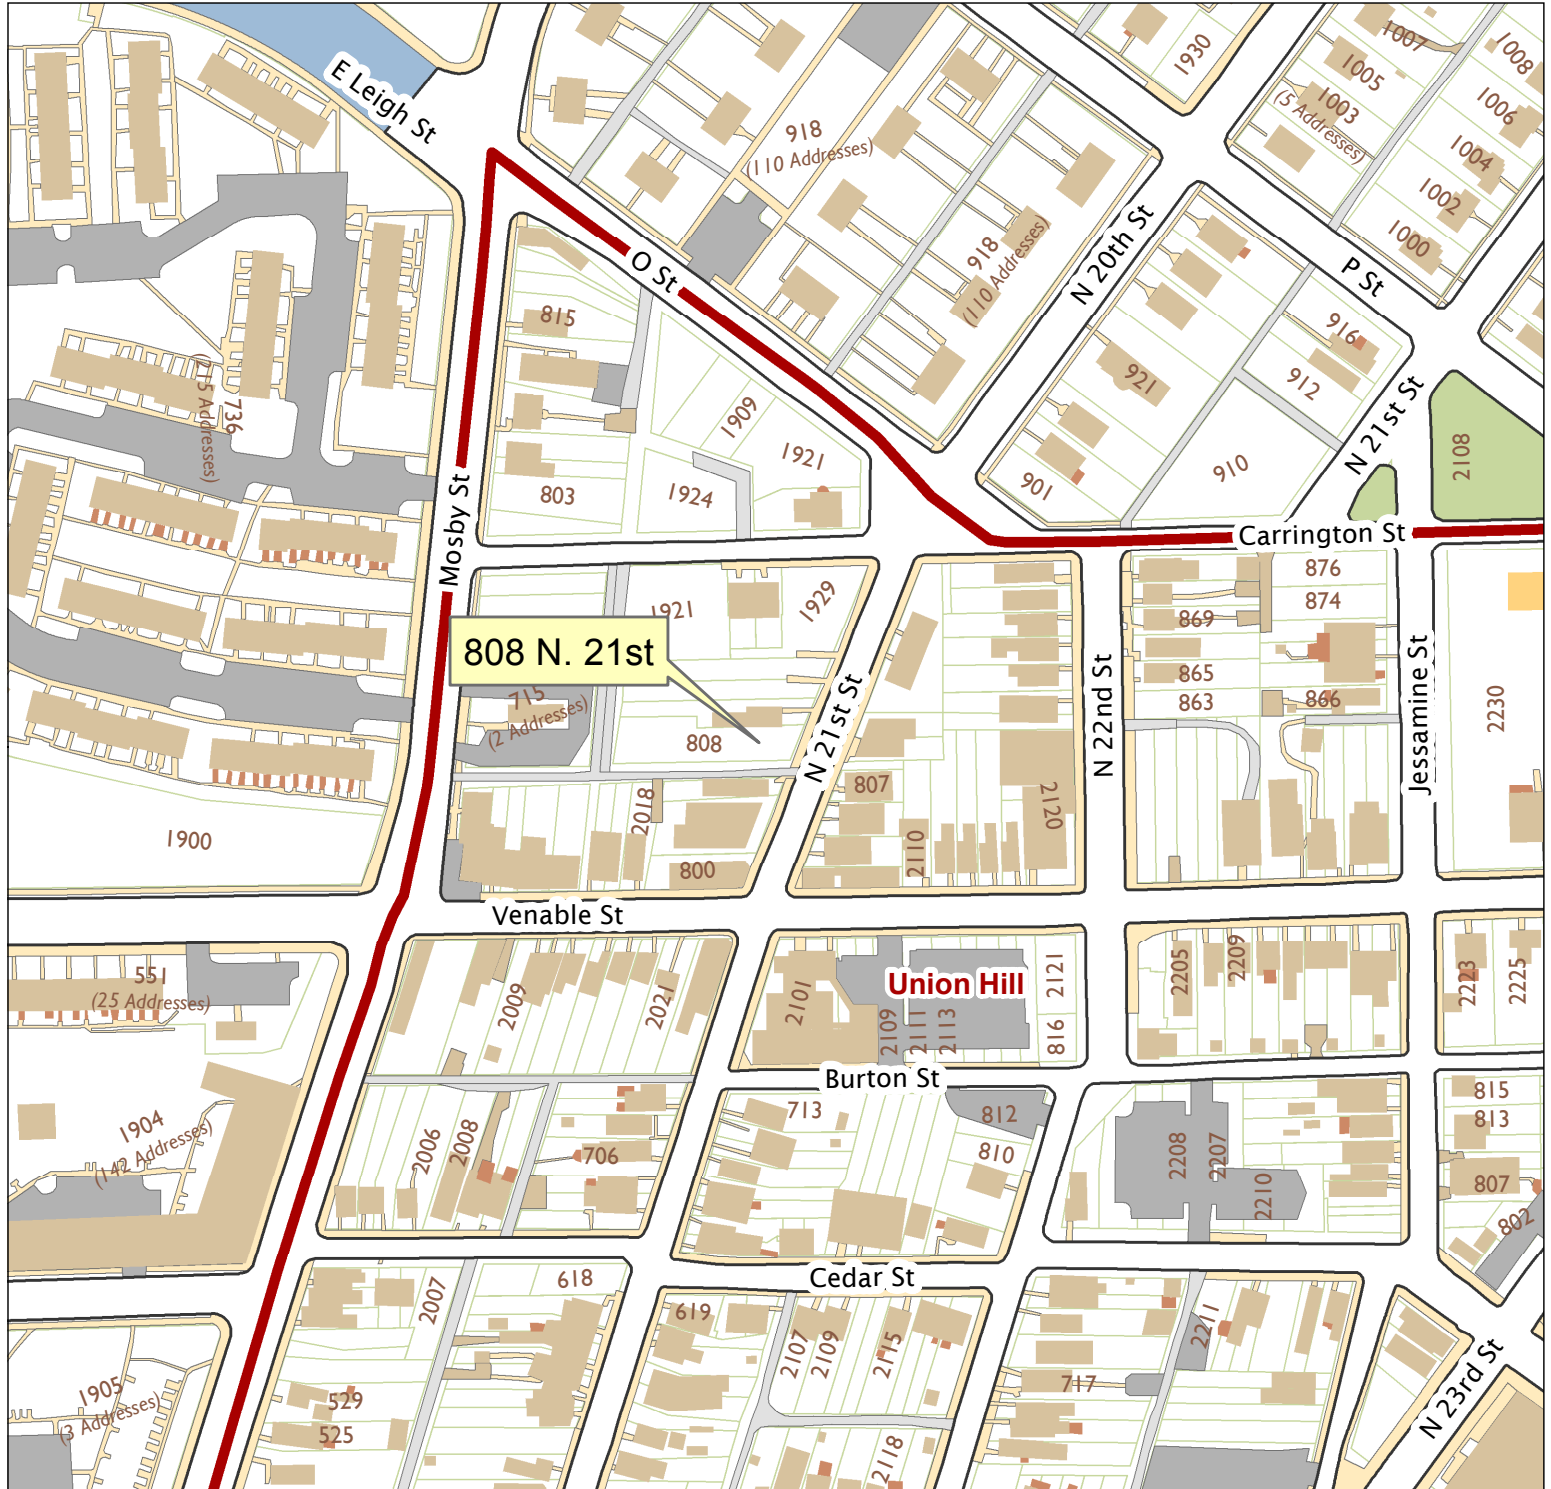

808 N. 21st Street

City of Richmond, VA

Geographic Information Systems

1 inch = 200 feet

Map printed by palmquwd on 2016.09.13.

Document Path: G:\PDR\Planning & Preservation\CAR\Applications\Base Maps\Base Map.mxd

Disclaimer:

The City of Richmond assumes no liability either for any errors, omissions, or inaccuracies in the information provided regardless of the cause of such or for any decision made, action taken, or action not taken by the user in reliance upon any maps or information provided herein.

Location Reference