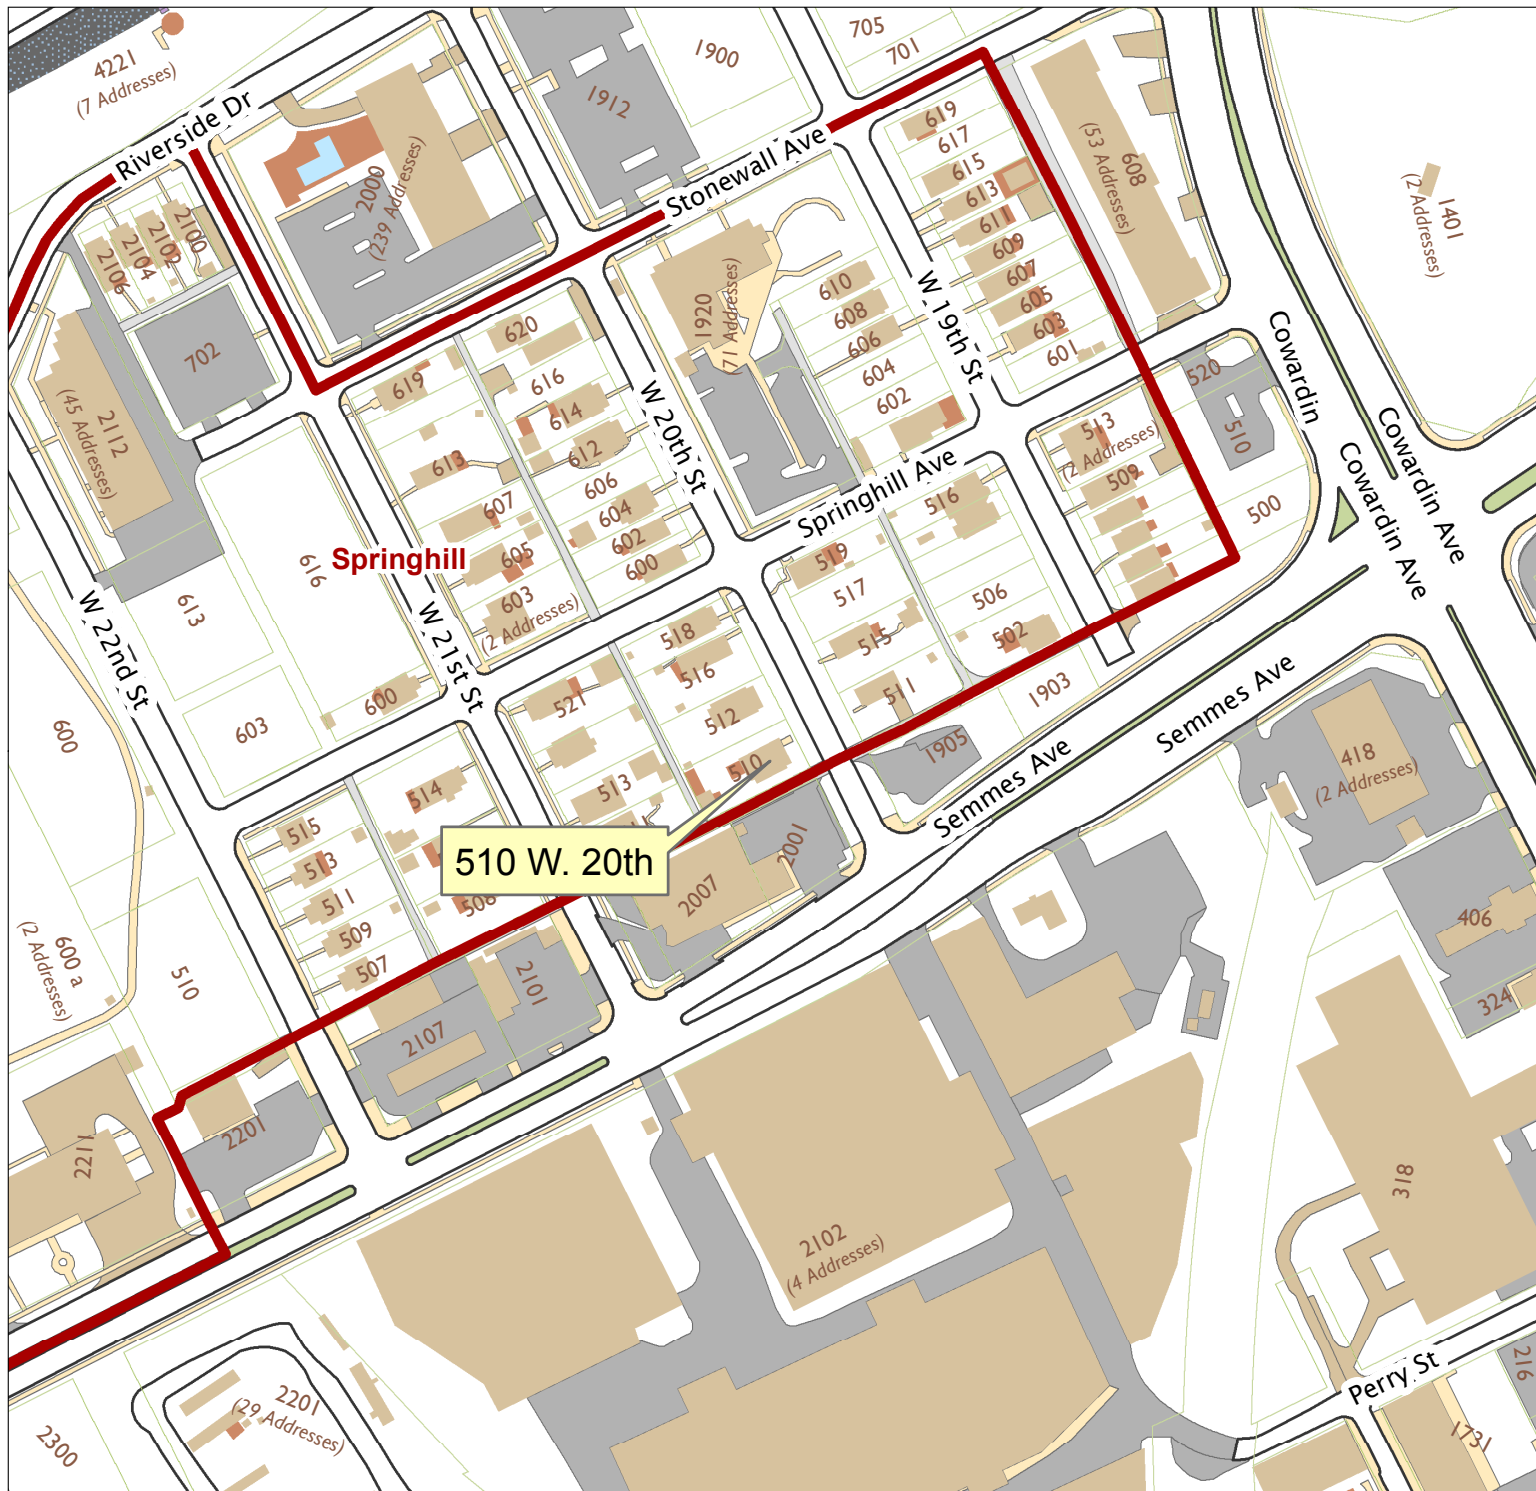

510 W. 20th Street

City of Richmond, VA

Geographic Information Systems

510 W. 20th

1 inch = 200 feet

Map printed by jeffricr on 2017.06.05.

Document Path: \\D:\file02-pv\commdev\SDR\Planning & Preservation\CAR\Applications\Base Maps\Base Map.mxd

Disclaimer:
The City of Richmond assumes no liability either for any errors, omissions, or inaccuracies in the information provided regardless of the cause of such or for any decision made, action taken, or action not taken by the user in reliance upon any maps or information provided herein.

Location Reference