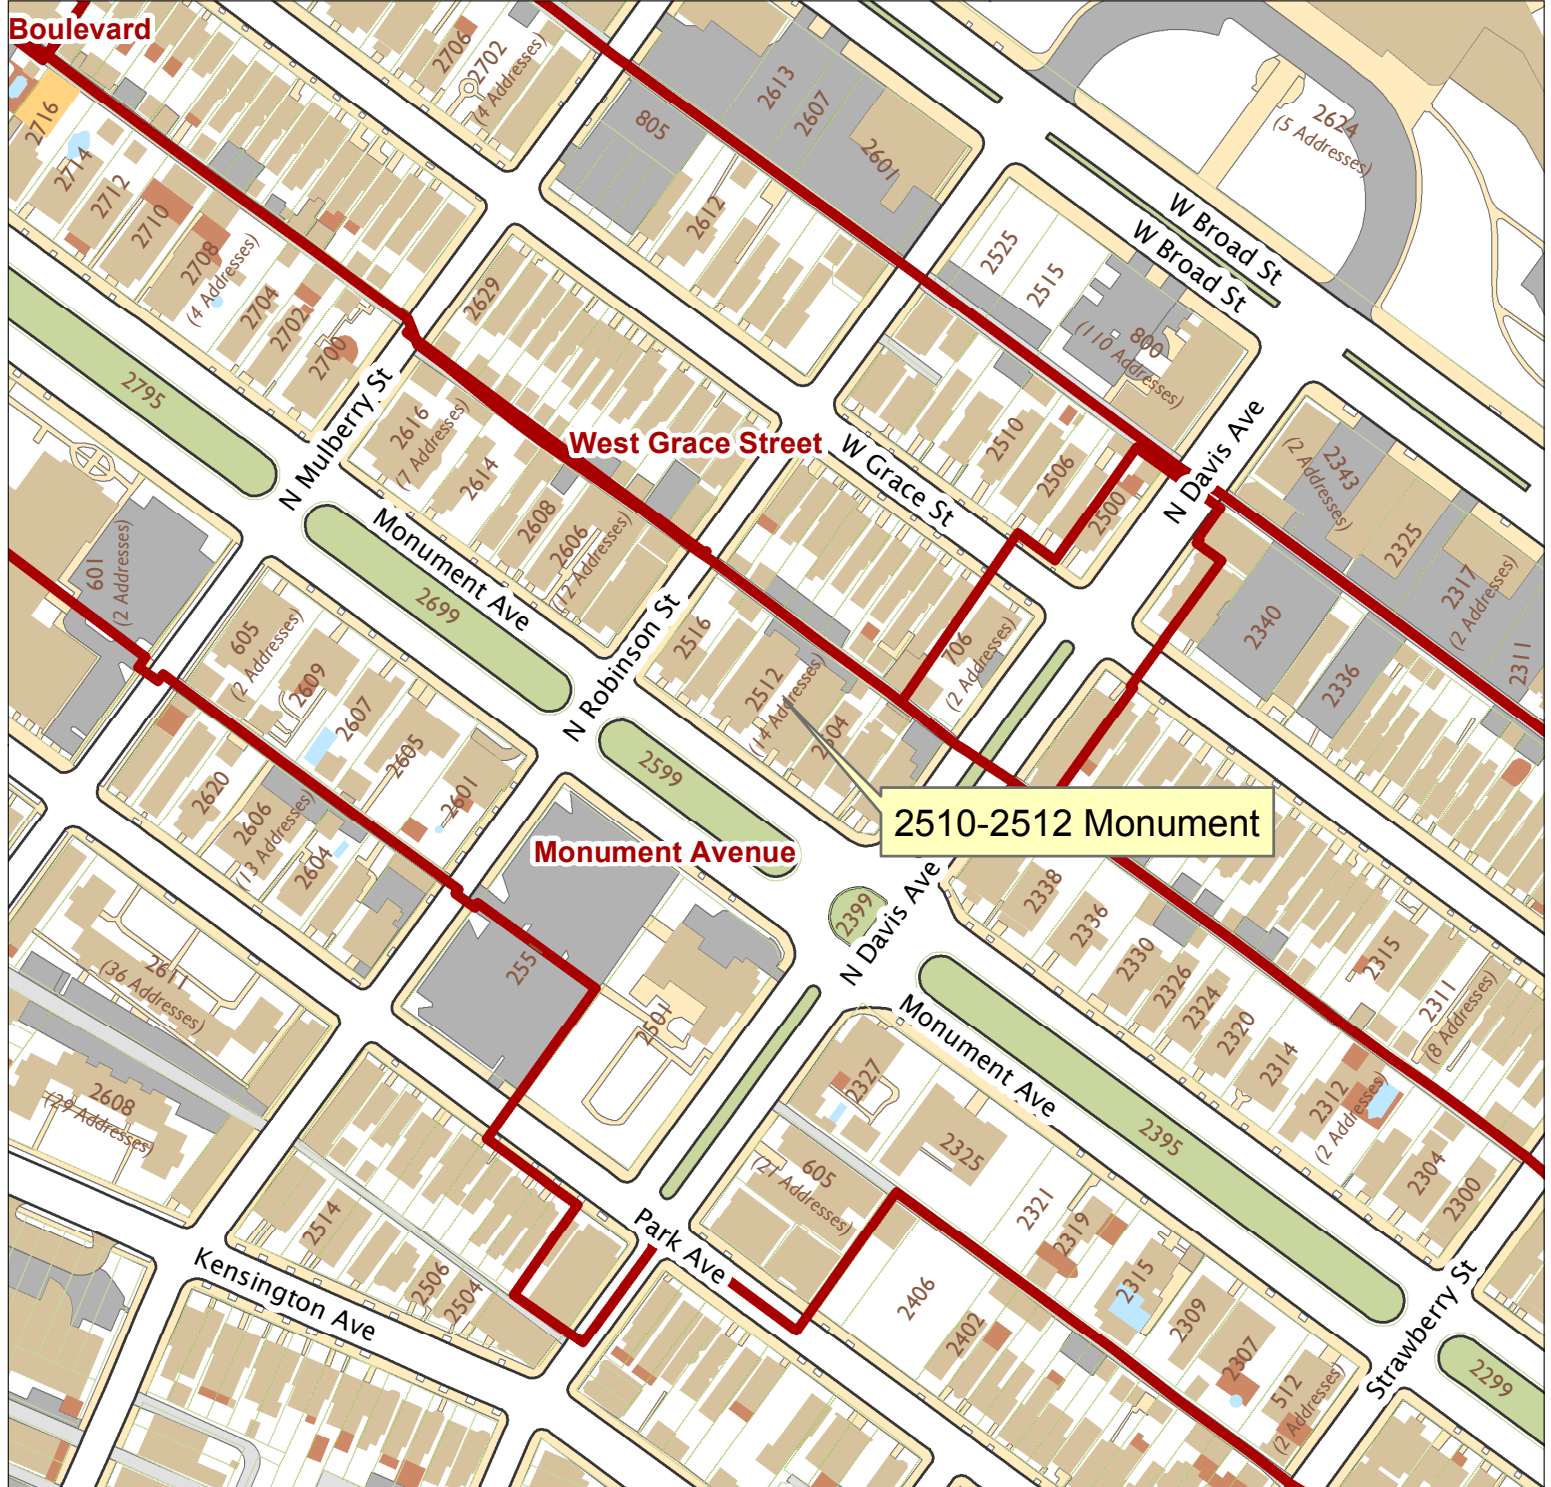

# 2510-2512 Monument Avenue

City of Richmond, VA

Geographic Information Systems

1 inch = 200 feet

Map printed by jeffricr on 2017.03.10.

Document Path: \\Dit-file02-pv\commdev\S\PDR\Planning & Preservation\CAR\Applications\Base Maps\Base Map.mxd

Disclaimer:

The City of Richmond assumes no liability either for any errors, omissions, or inaccuracies in the information provided regardless of the cause of such or for any decision made, action taken, or action not taken by the user in reliance upon any maps or information provided herein.

Location Reference