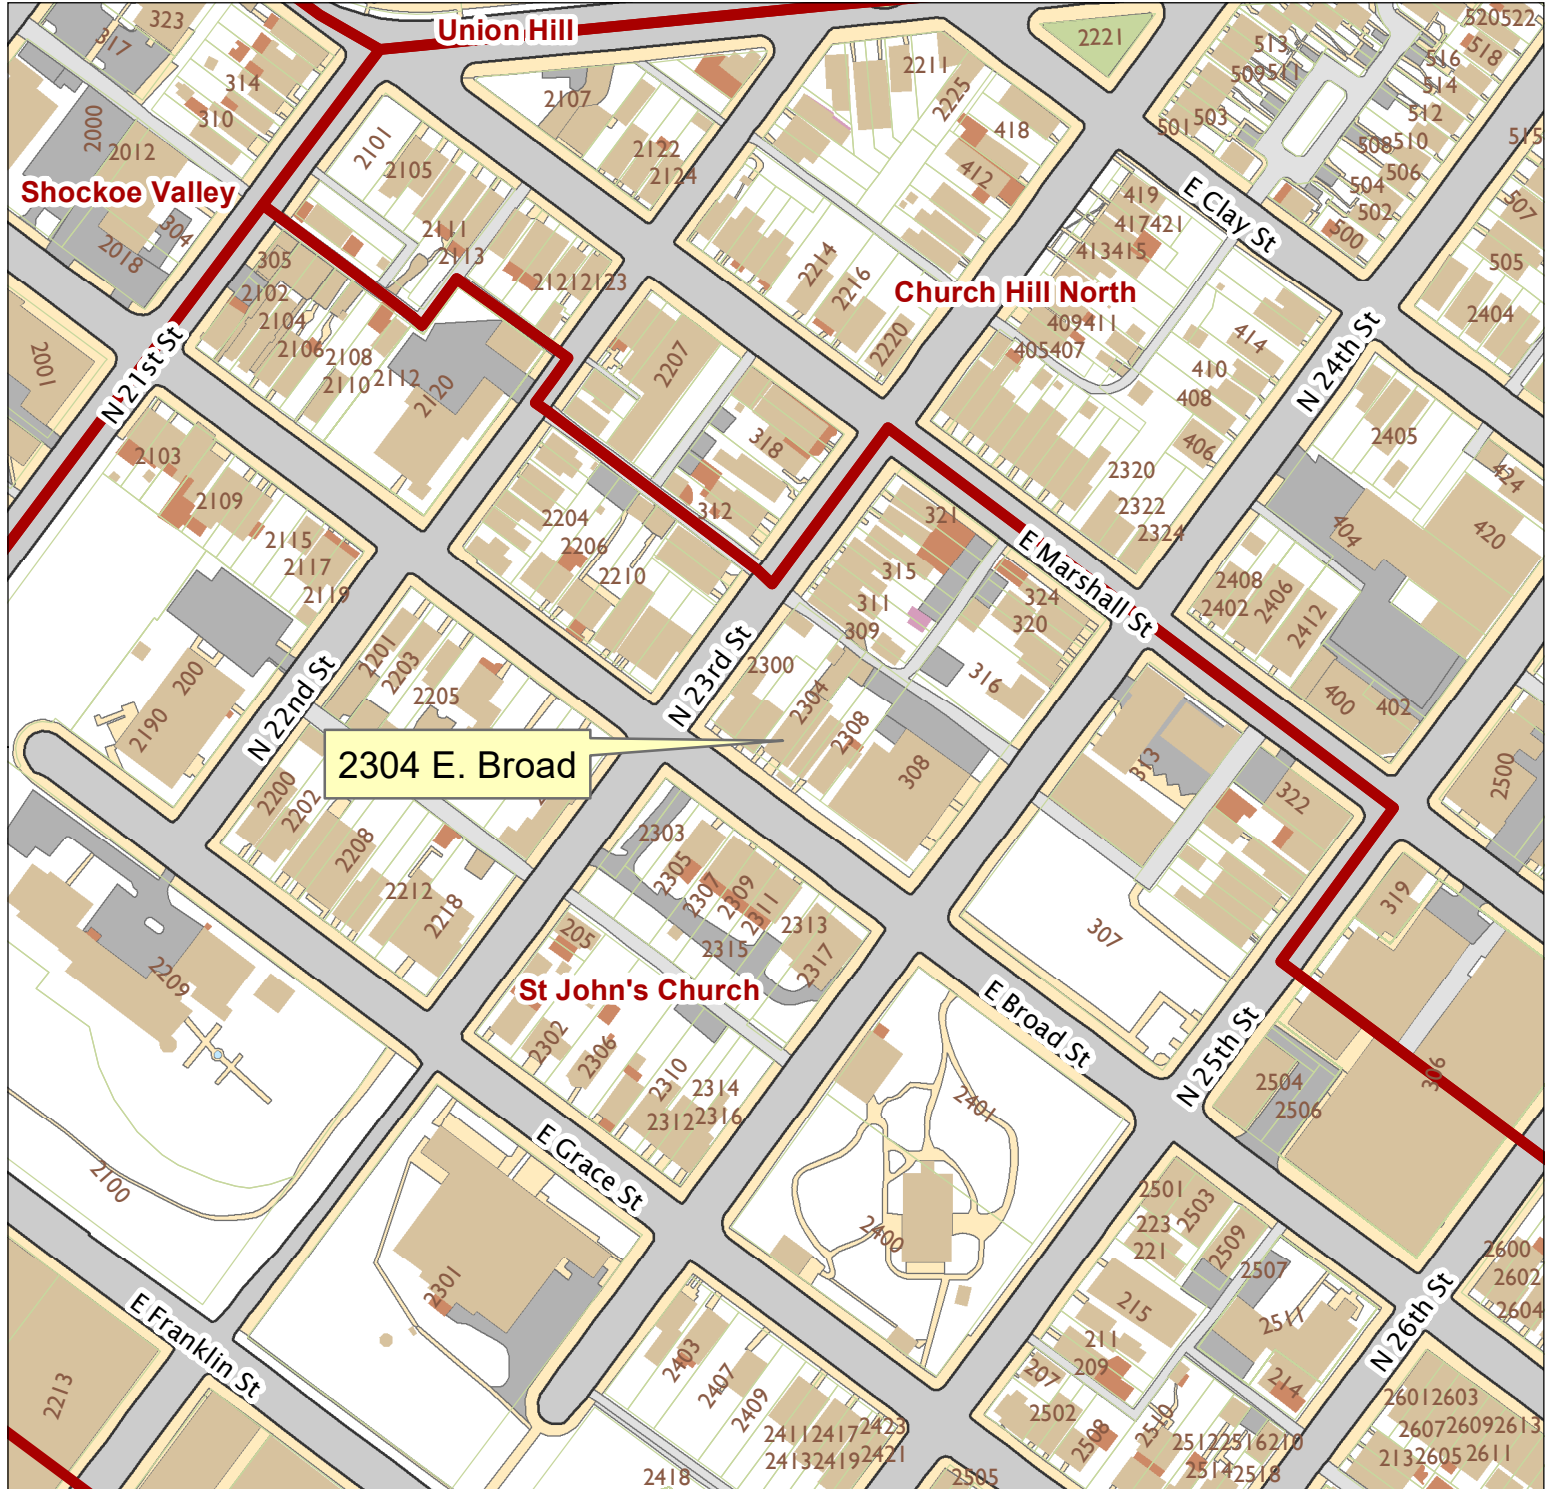

2304 East Broad Street

City of Richmond, VA

Geographic Information Systems

2304 E. Broad

St John's Church

Church Hill North

1 inch = 200 feet

Map printed by jonescl2 on 2019.03.07.

Document Path: G:\PDR\Planning & Preservation\CAR\Meetings\00 Current Meeting\Base Maps\Tools\Base Map.mxd

Disclaimer:

The City of Richmond assumes no liability either for any errors, omissions, or inaccuracies in the information provided regardless of the cause of such or for any decision made, action taken, or action not taken by the user in reliance upon any maps or information provided herein.

Location Reference