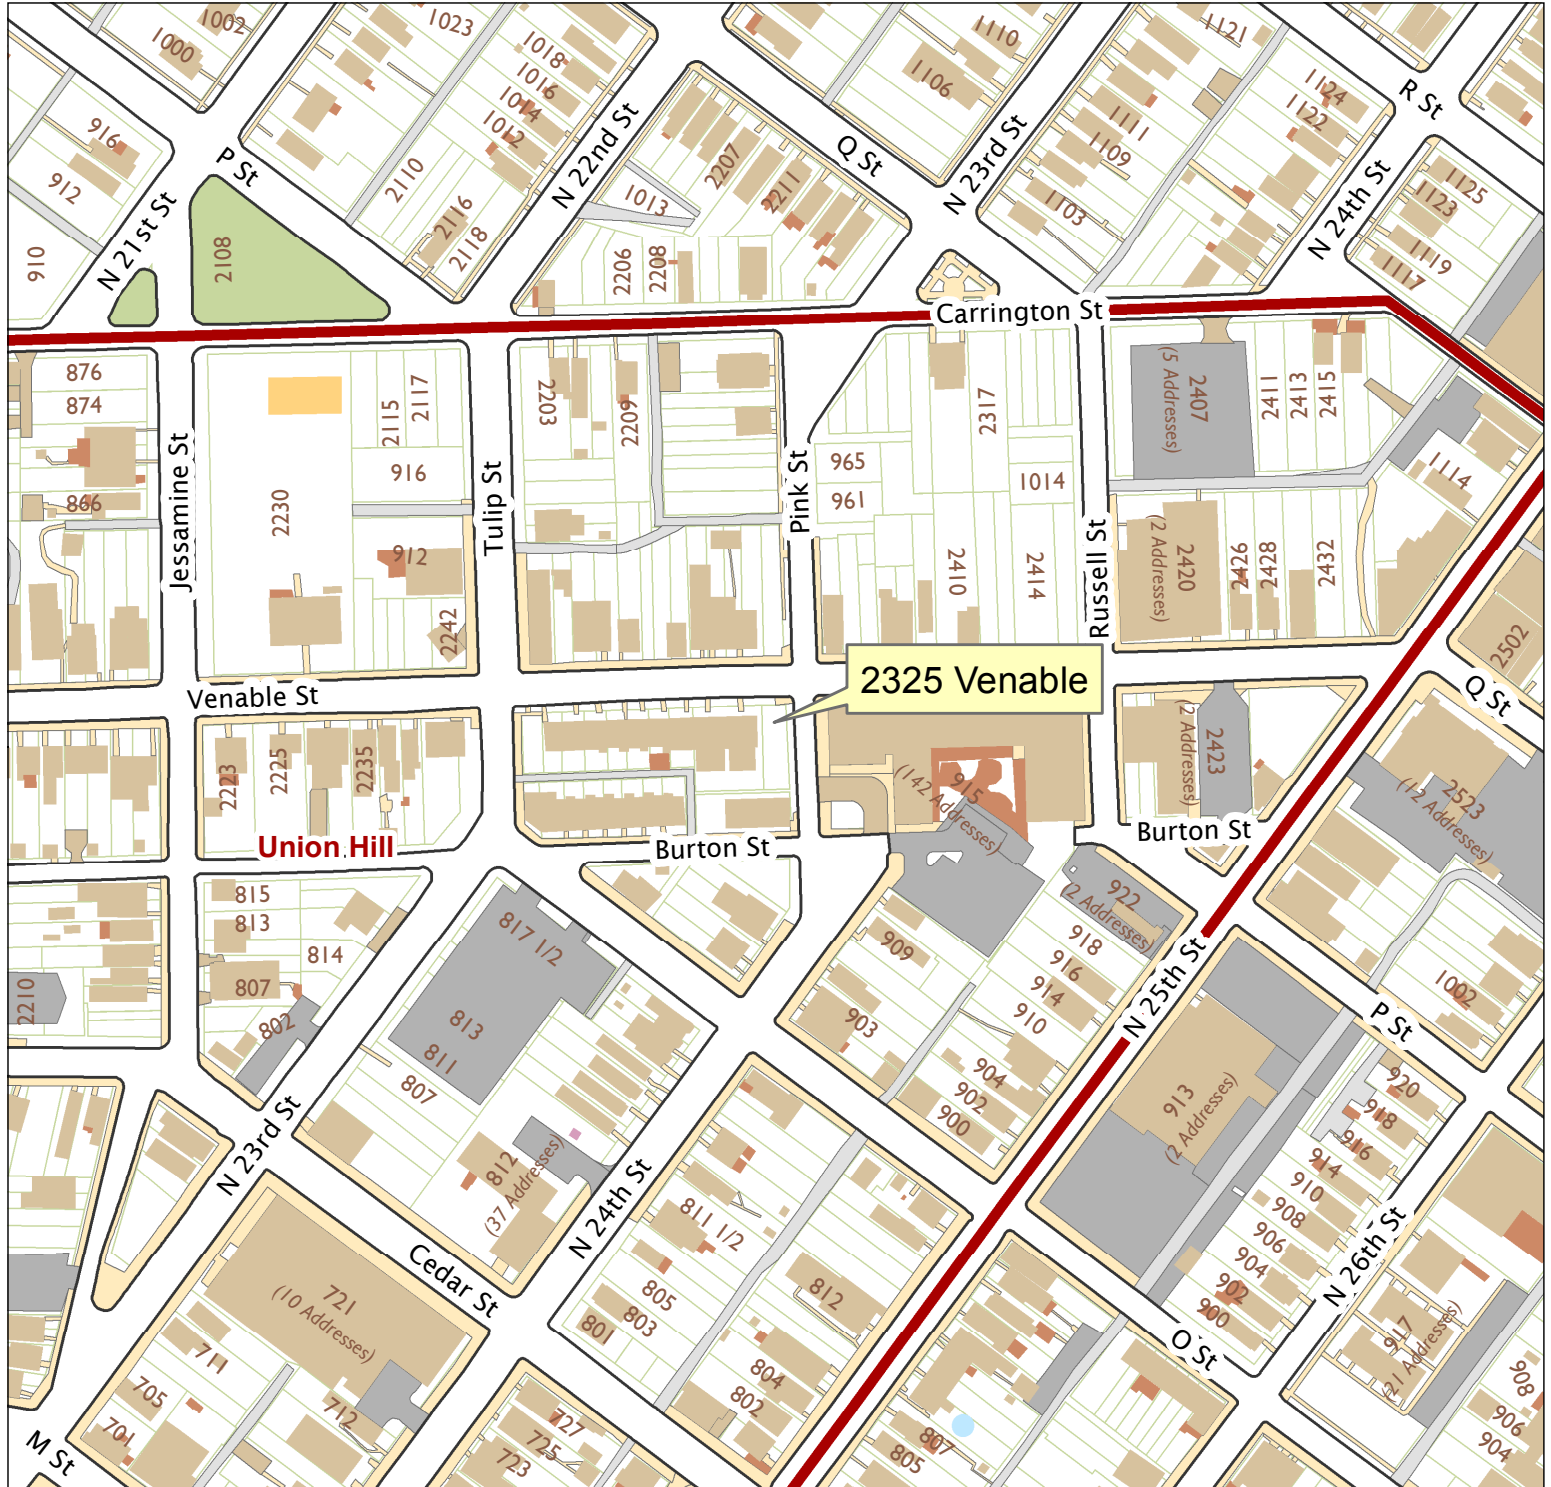

# 2325 Venable Street

City of Richmond, VA

Geographic Information Systems

1 inch = 200 feet

Map printed by palmquwd on 2015.05.11.

Document Path: G:\PDR\Planning & Preservation\CAR\Applications\Base Maps\Base Map.mxd

**Disclaimer:**

The City of Richmond assumes no liability either for any errors, omissions, or inaccuracies in the information provided regardless of the cause of such or for any decision made, action taken, or action not taken by the user in reliance upon any maps or information provided herein.

Location Reference