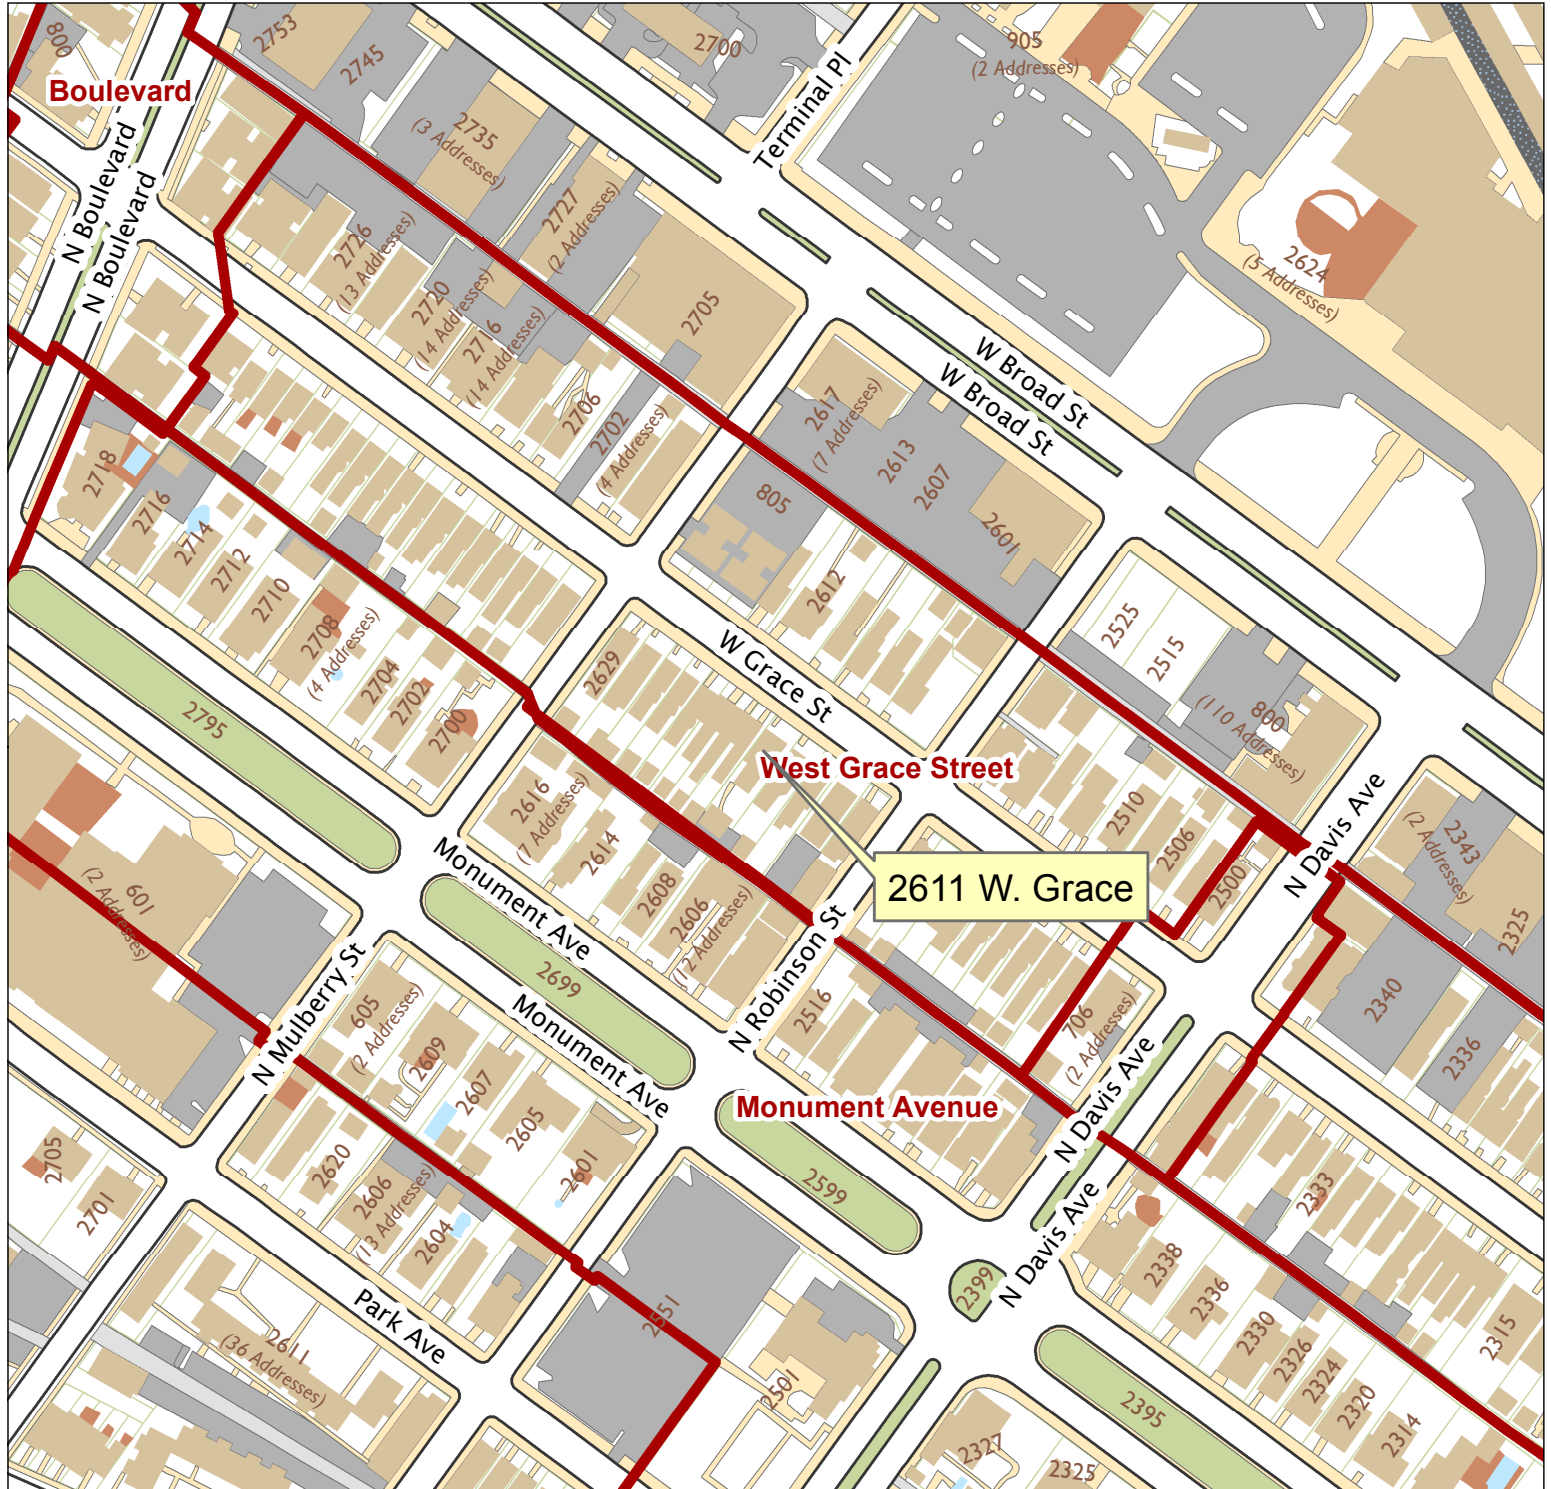

2611 W. Grace Street

City of Richmond, VA

Geographic Information Systems

1 inch = 200 feet

Map printed by palmquwd on 2016.09.13.

Document Path: G:\PDR\Planning & Preservation\CAR\Applications\Base Maps\Base Map.mxd

Disclaimer:

The City of Richmond assumes no liability either for any errors, omissions, or inaccuracies in the information provided regardless of the cause of such or for any decision made, action taken, or action not taken by the user in reliance upon any maps or information provided herein.

Location Reference