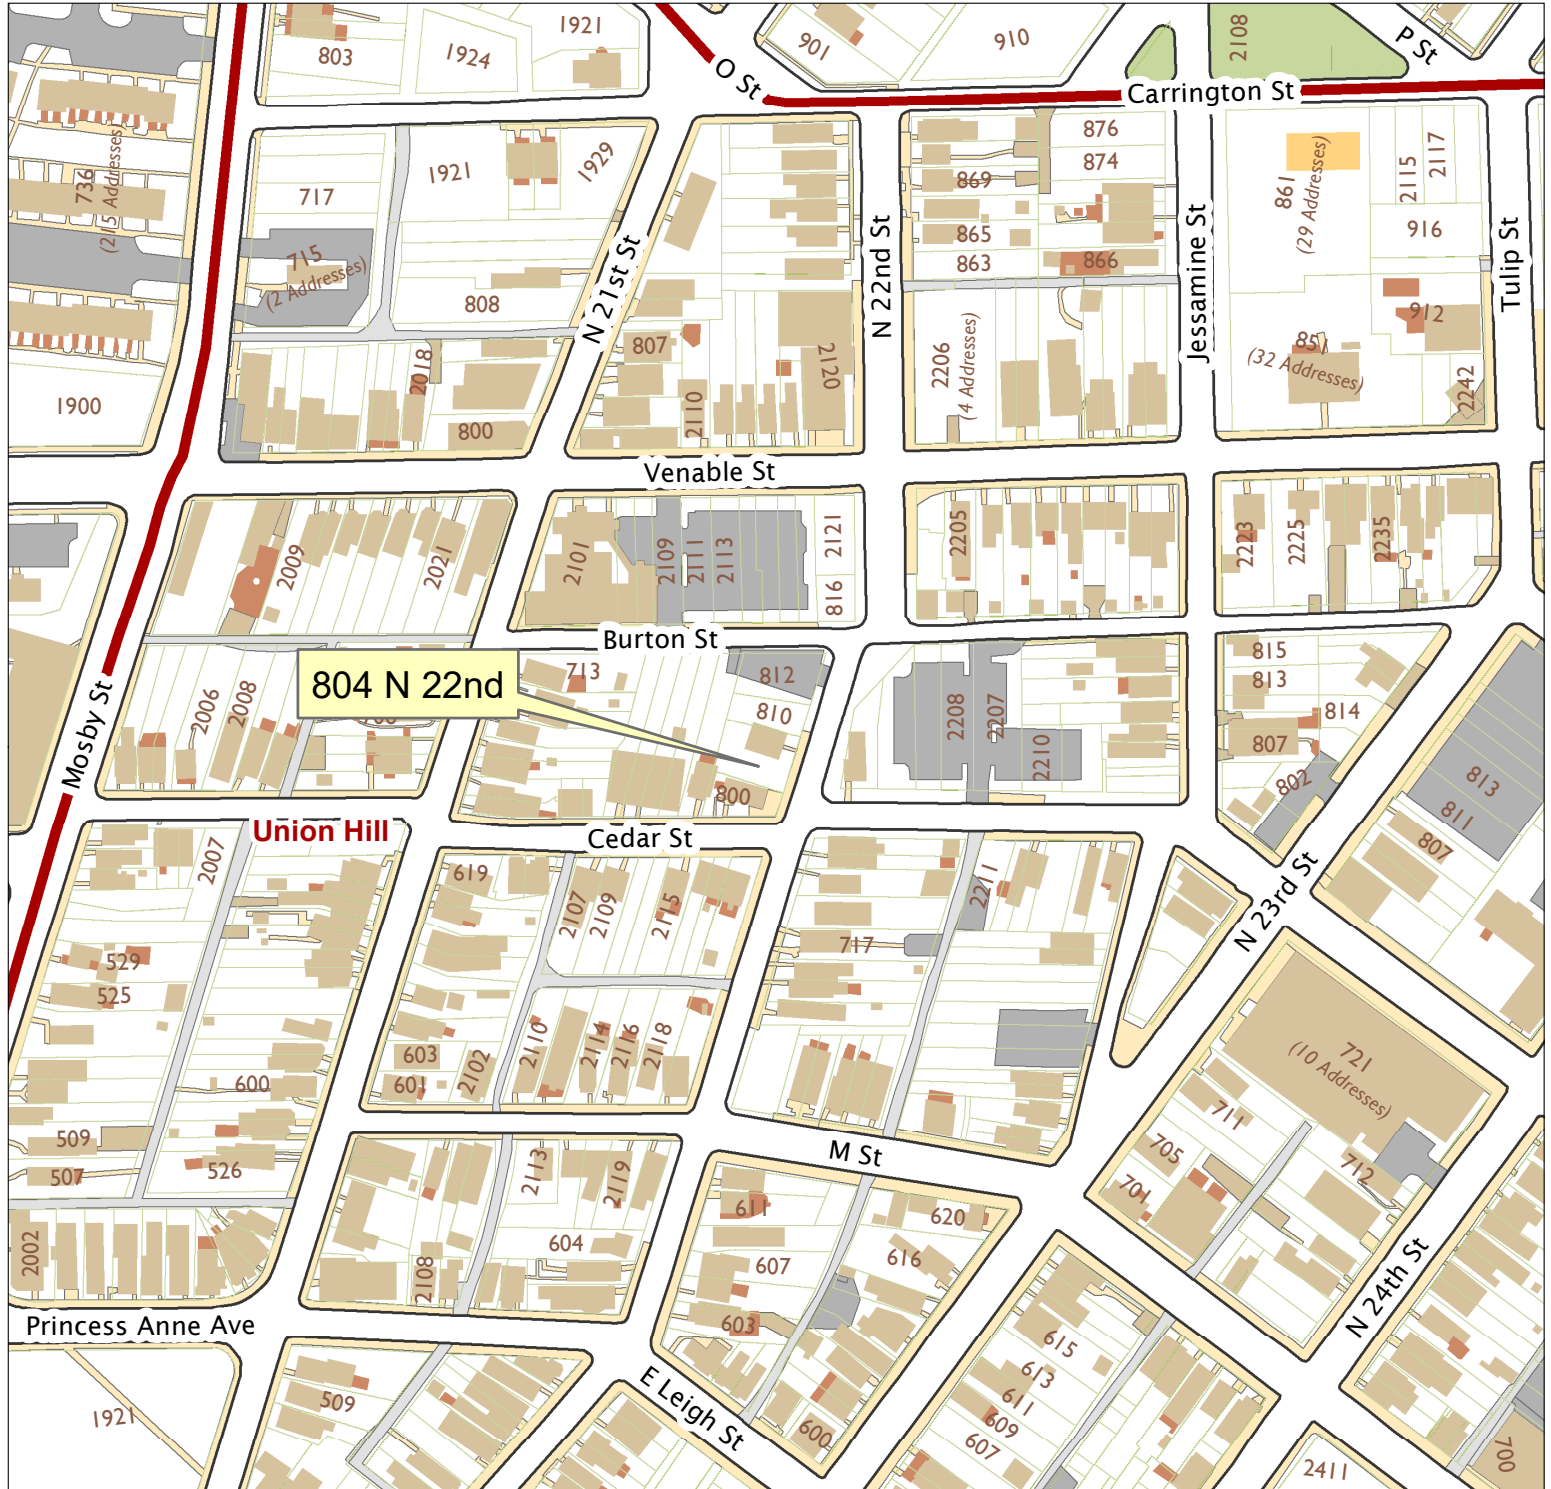

804 N. 22nd Street

City of Richmond, VA

Geographic Information Systems

Map printed by jeffricr on 2018.08.01.

Document Path: \\Dit-file02-pv\commdev\$\PDR\Planning & Preservation\CAR\Applications\Base Maps\Base Map.mxd

Disclaimer:
The City of Richmond assumes no liability either for any errors, omissions, or inaccuracies in the information provided regardless of the cause of such or for any decision made, action taken, or action not taken by the user in reliance upon any maps or information provided herein.