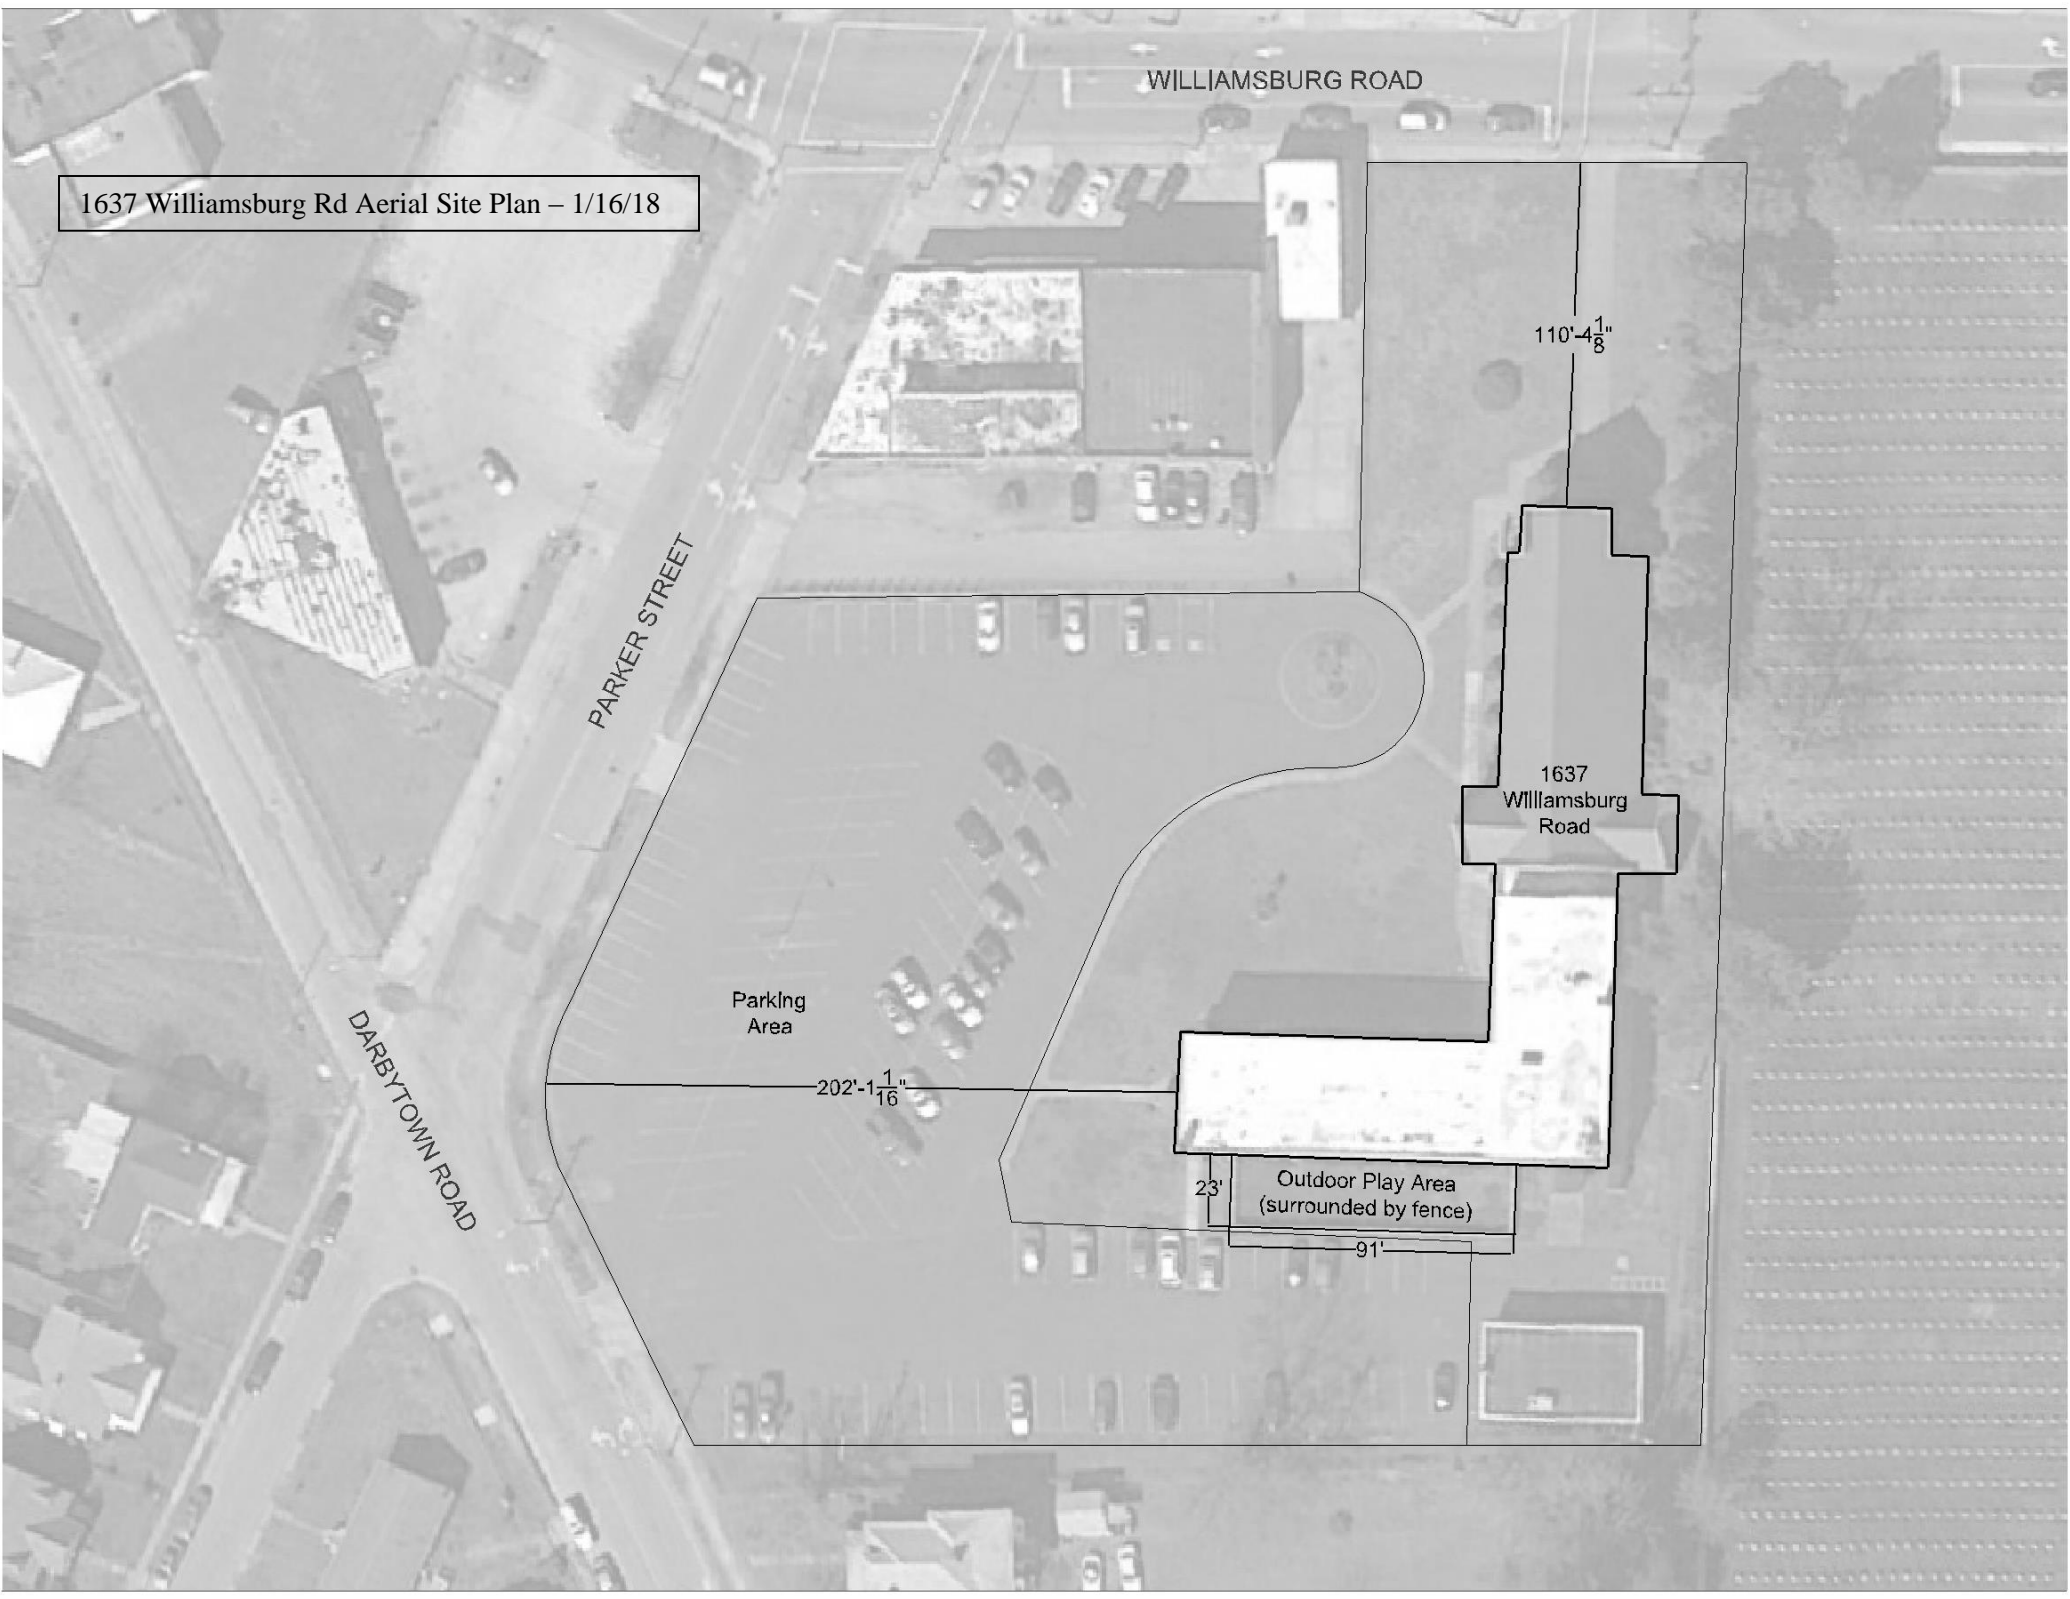

1637 Williamsburg Rd Aerial Site Plan – 1/16/18

WILLIAMSBURG ROAD

110'- $\frac{1}{8}$ "

1637
Williamsburg
Road

Parking
Area

202'- $1\frac{1}{16}$ "

23'

Outdoor Play Area
(surrounded by fence)

91'

PARKER STREET

DARBYTOWN ROAD