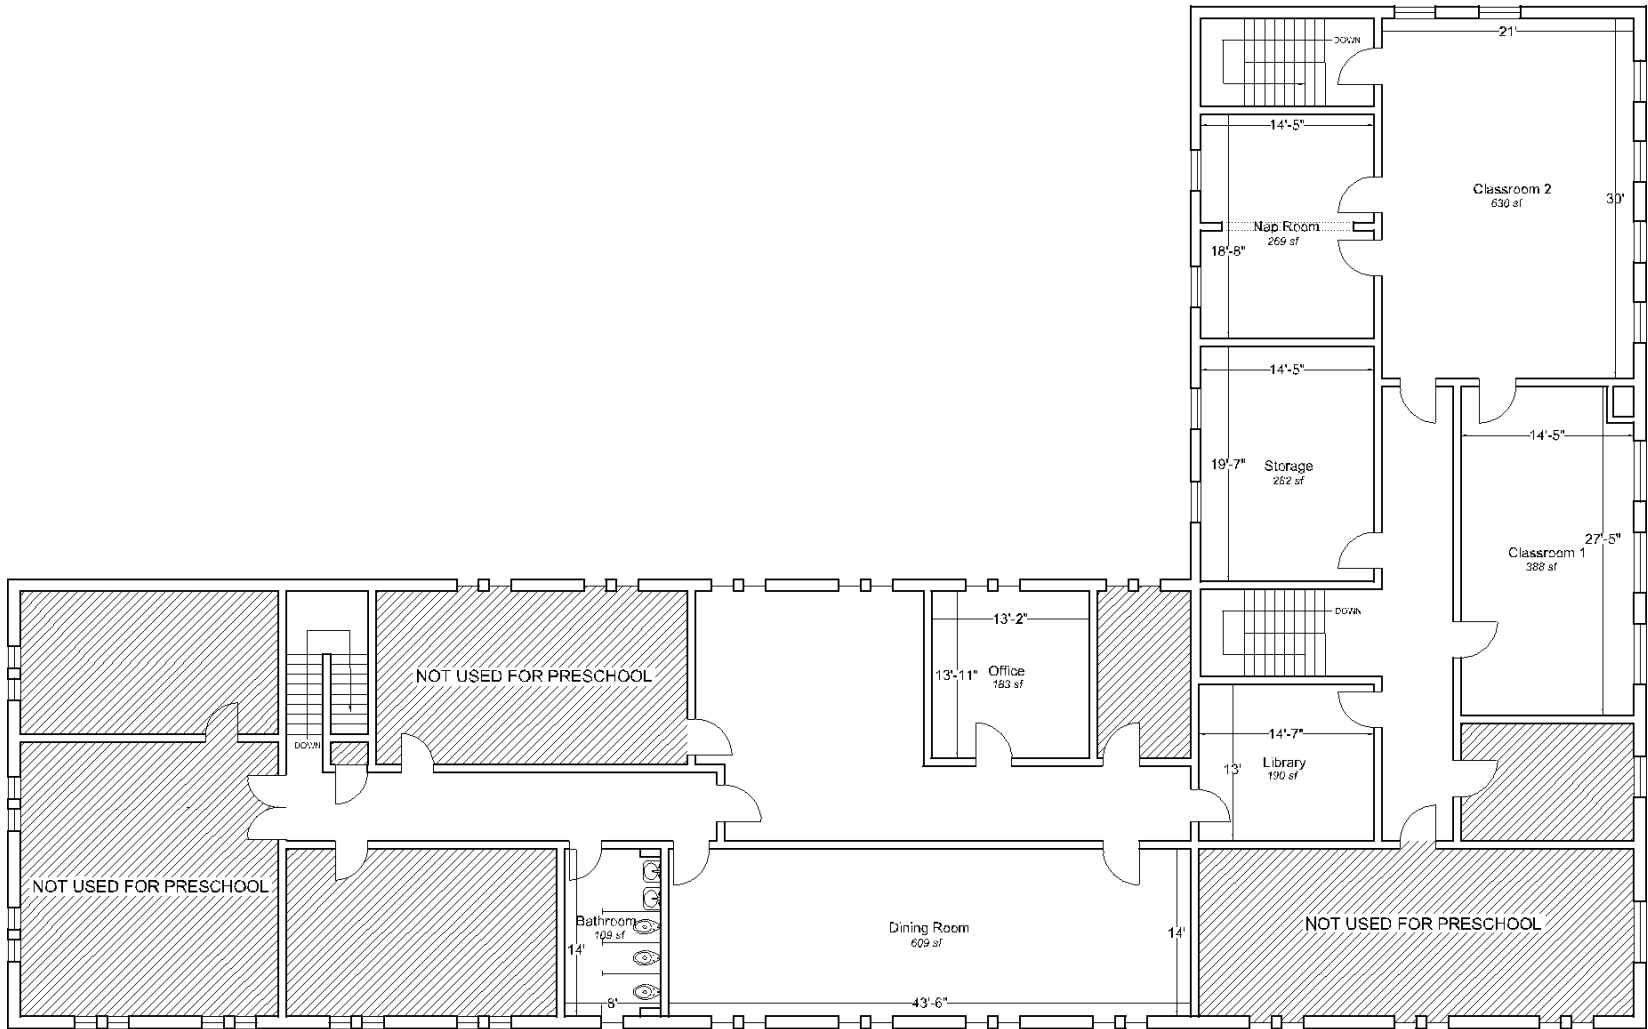

2nd Floor
Fulton Montessori
Mt. Calvary United Methodist Church
1637 Williamsburg Rd