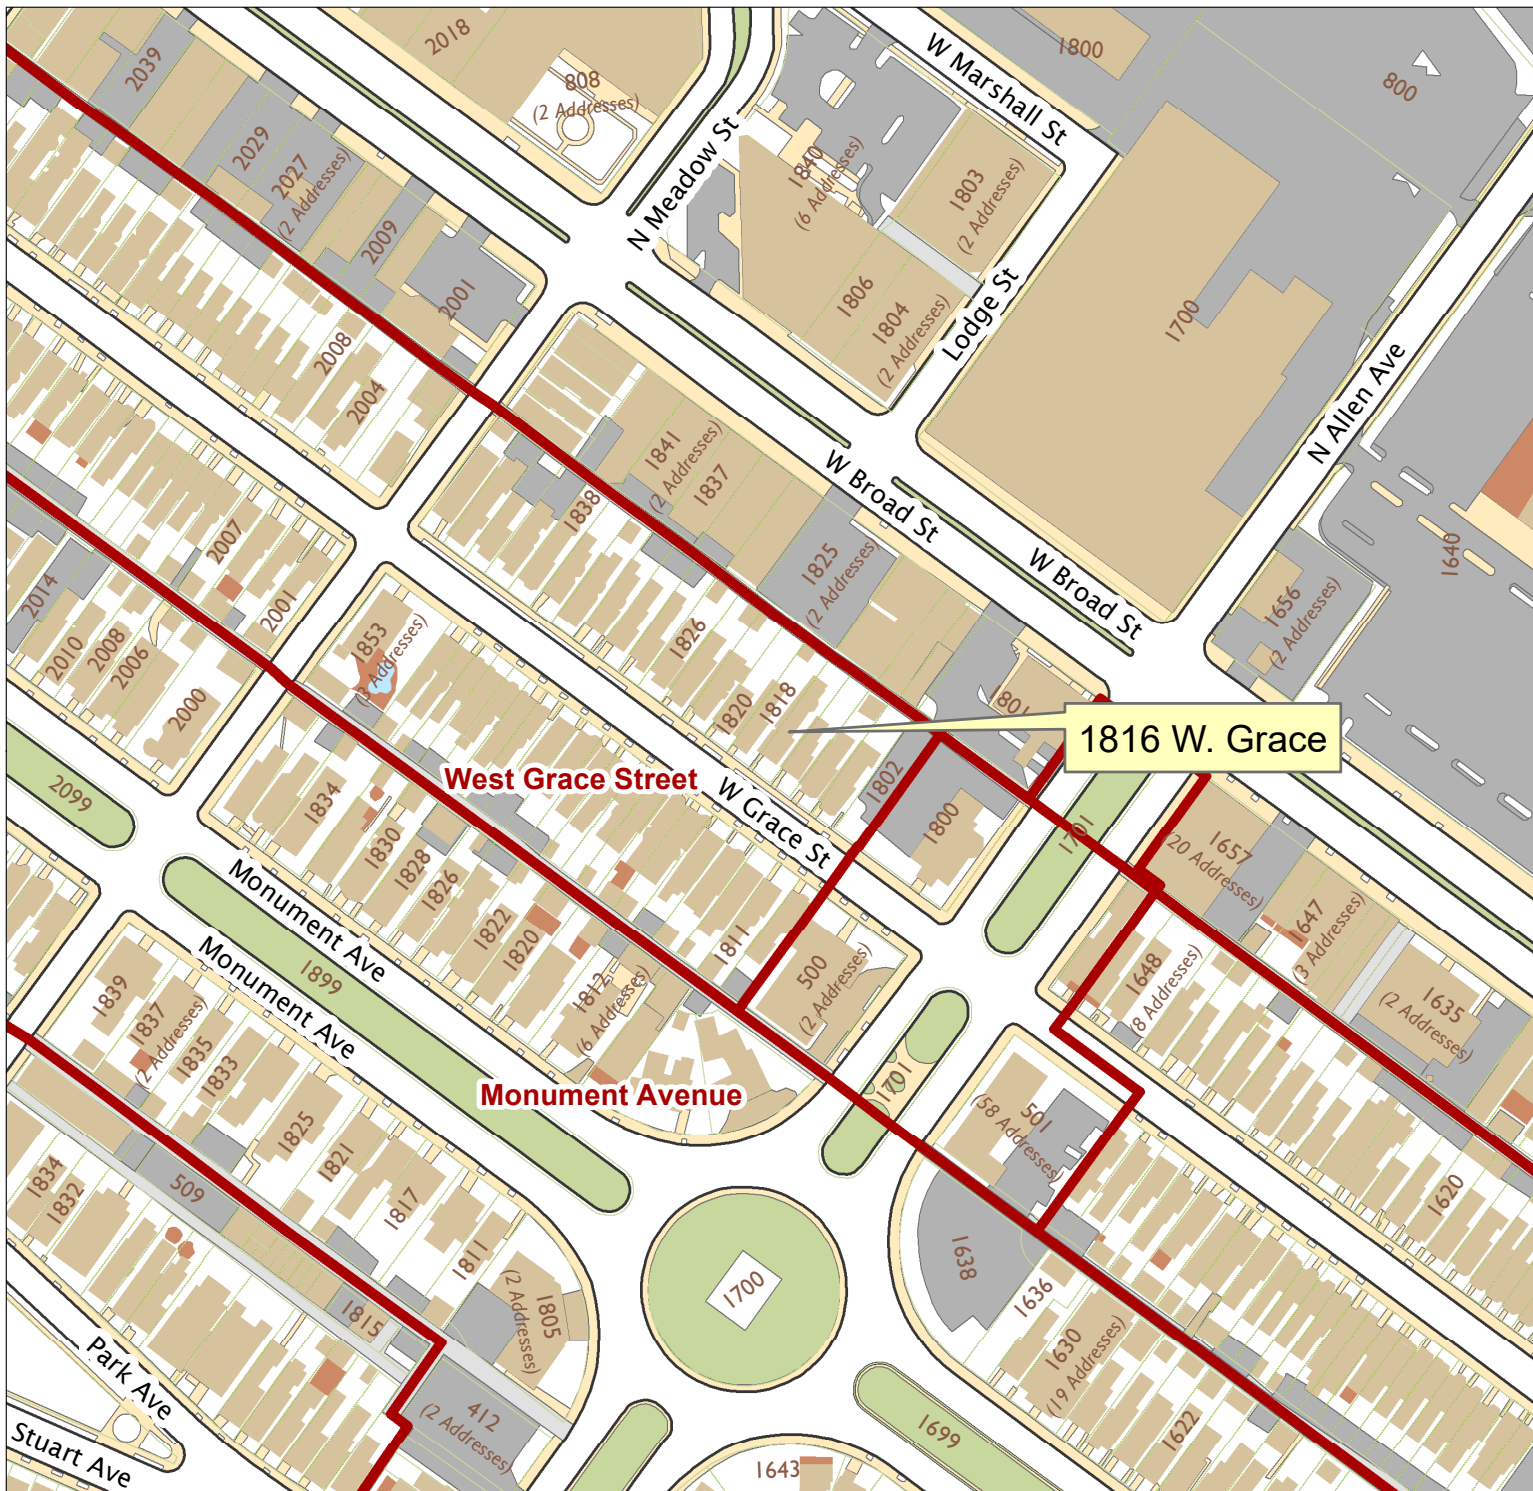

1816 W. Grace Street

City of Richmond, VA

Geographic Information Systems

Map printed by jeffricr on 2018.07.05.

Document Path: \\Dit-file02-pv\commdev\$\PDR\Planning & Preservation\CAR\Applications\Base Maps\Base Map.mxd

Disclaimer:
The City of Richmond assumes no liability either for any errors, omissions, or inaccuracies in the information provided regardless of the cause of such or for any decision made, action taken, or action not taken by the user in reliance upon any maps or information provided herein.