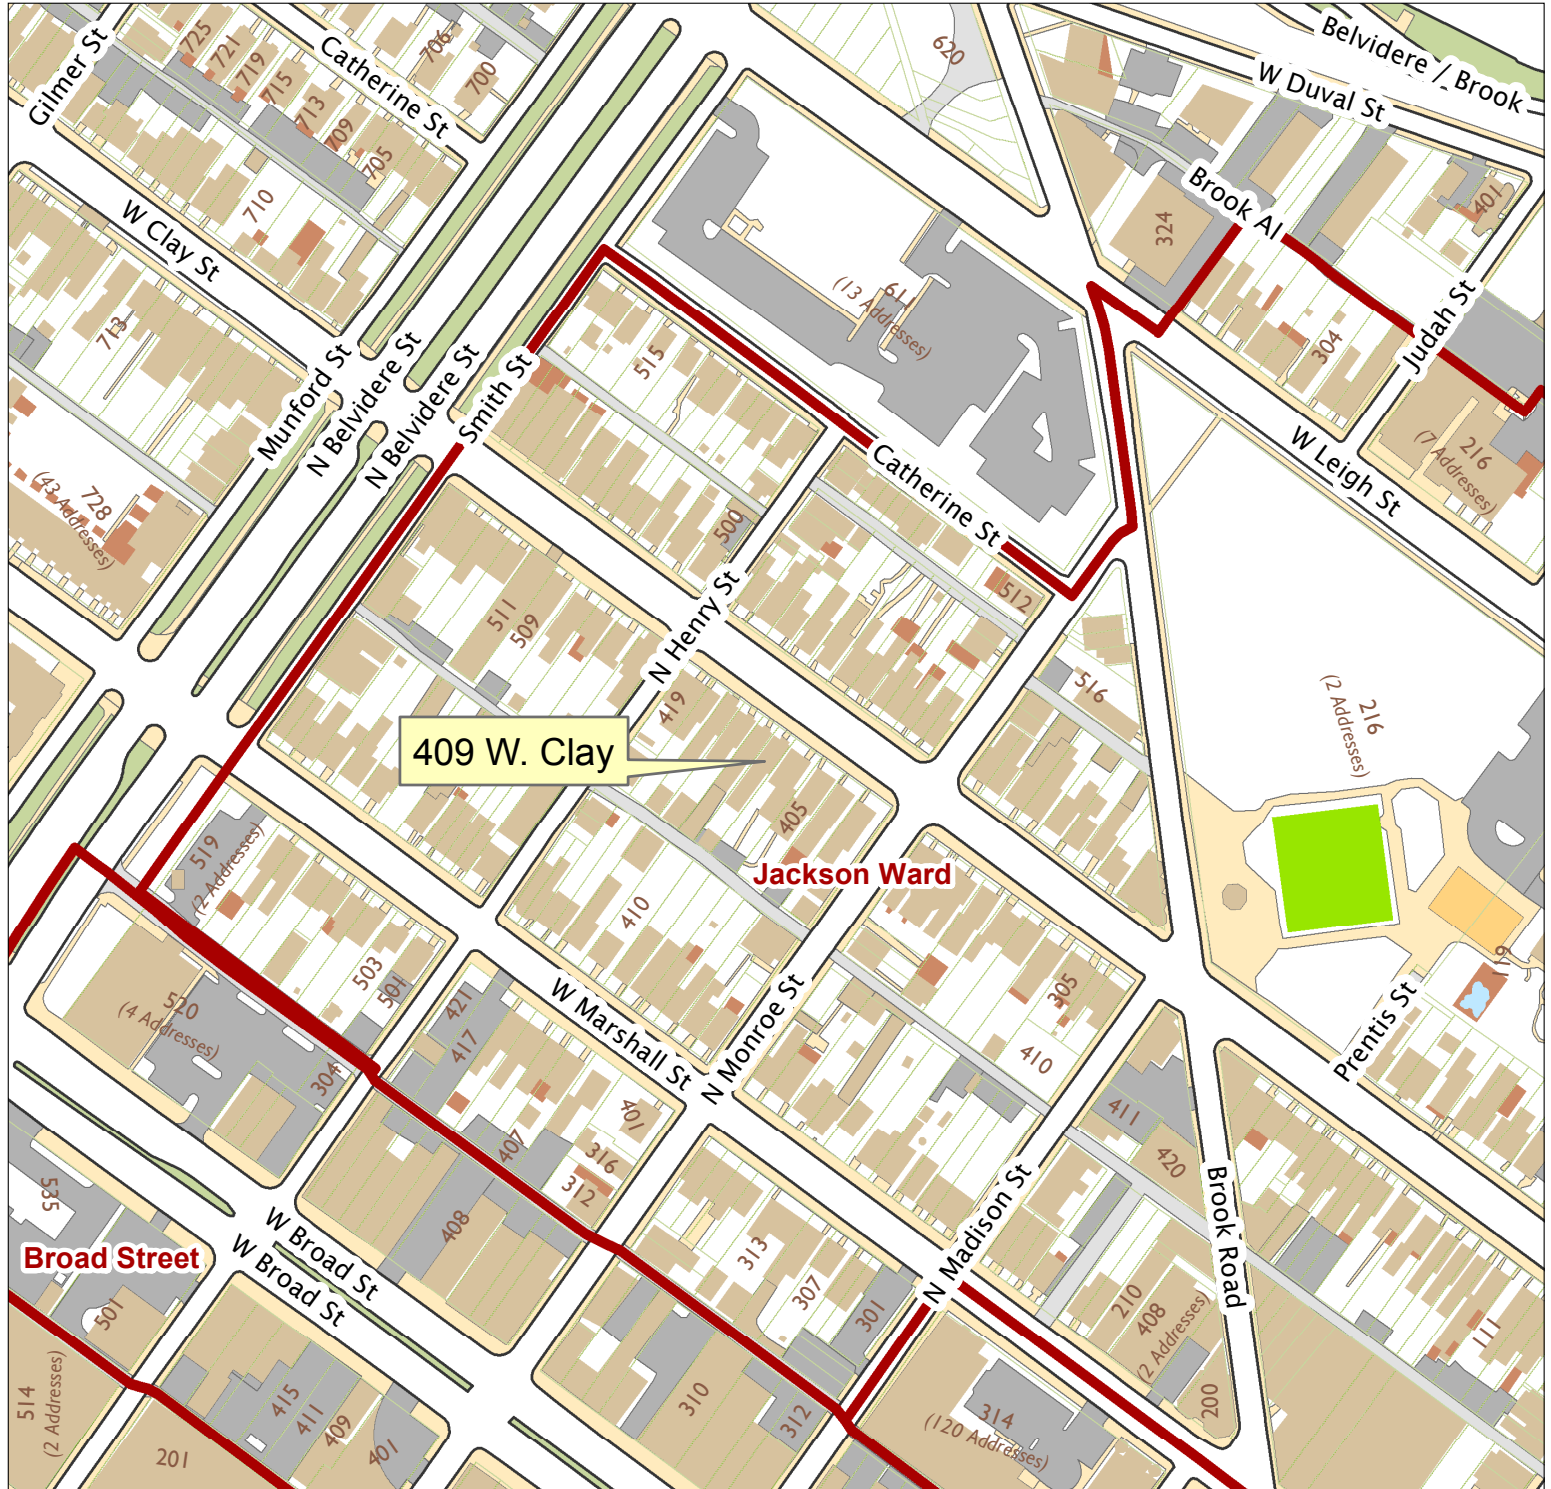

409 W. Clay Street

City of Richmond, VA

Geographic Information Systems

409 W. Clay

Jackson Ward

Broad Street

1 inch = 200 feet

Map printed by jeffricr on 2017.07.06.

Document Path: \\Dit-file02-pv\commdev\S\PDR\Planning & Preservation\CAR\Applications\Base Maps\Base Map.mxd

Disclaimer:
The City of Richmond assumes no liability either for any errors, omissions, or inaccuracies in the information provided regardless of the cause of such or for any decision made, action taken, or action not taken by the user in reliance upon any maps or information provided herein.

Location Reference