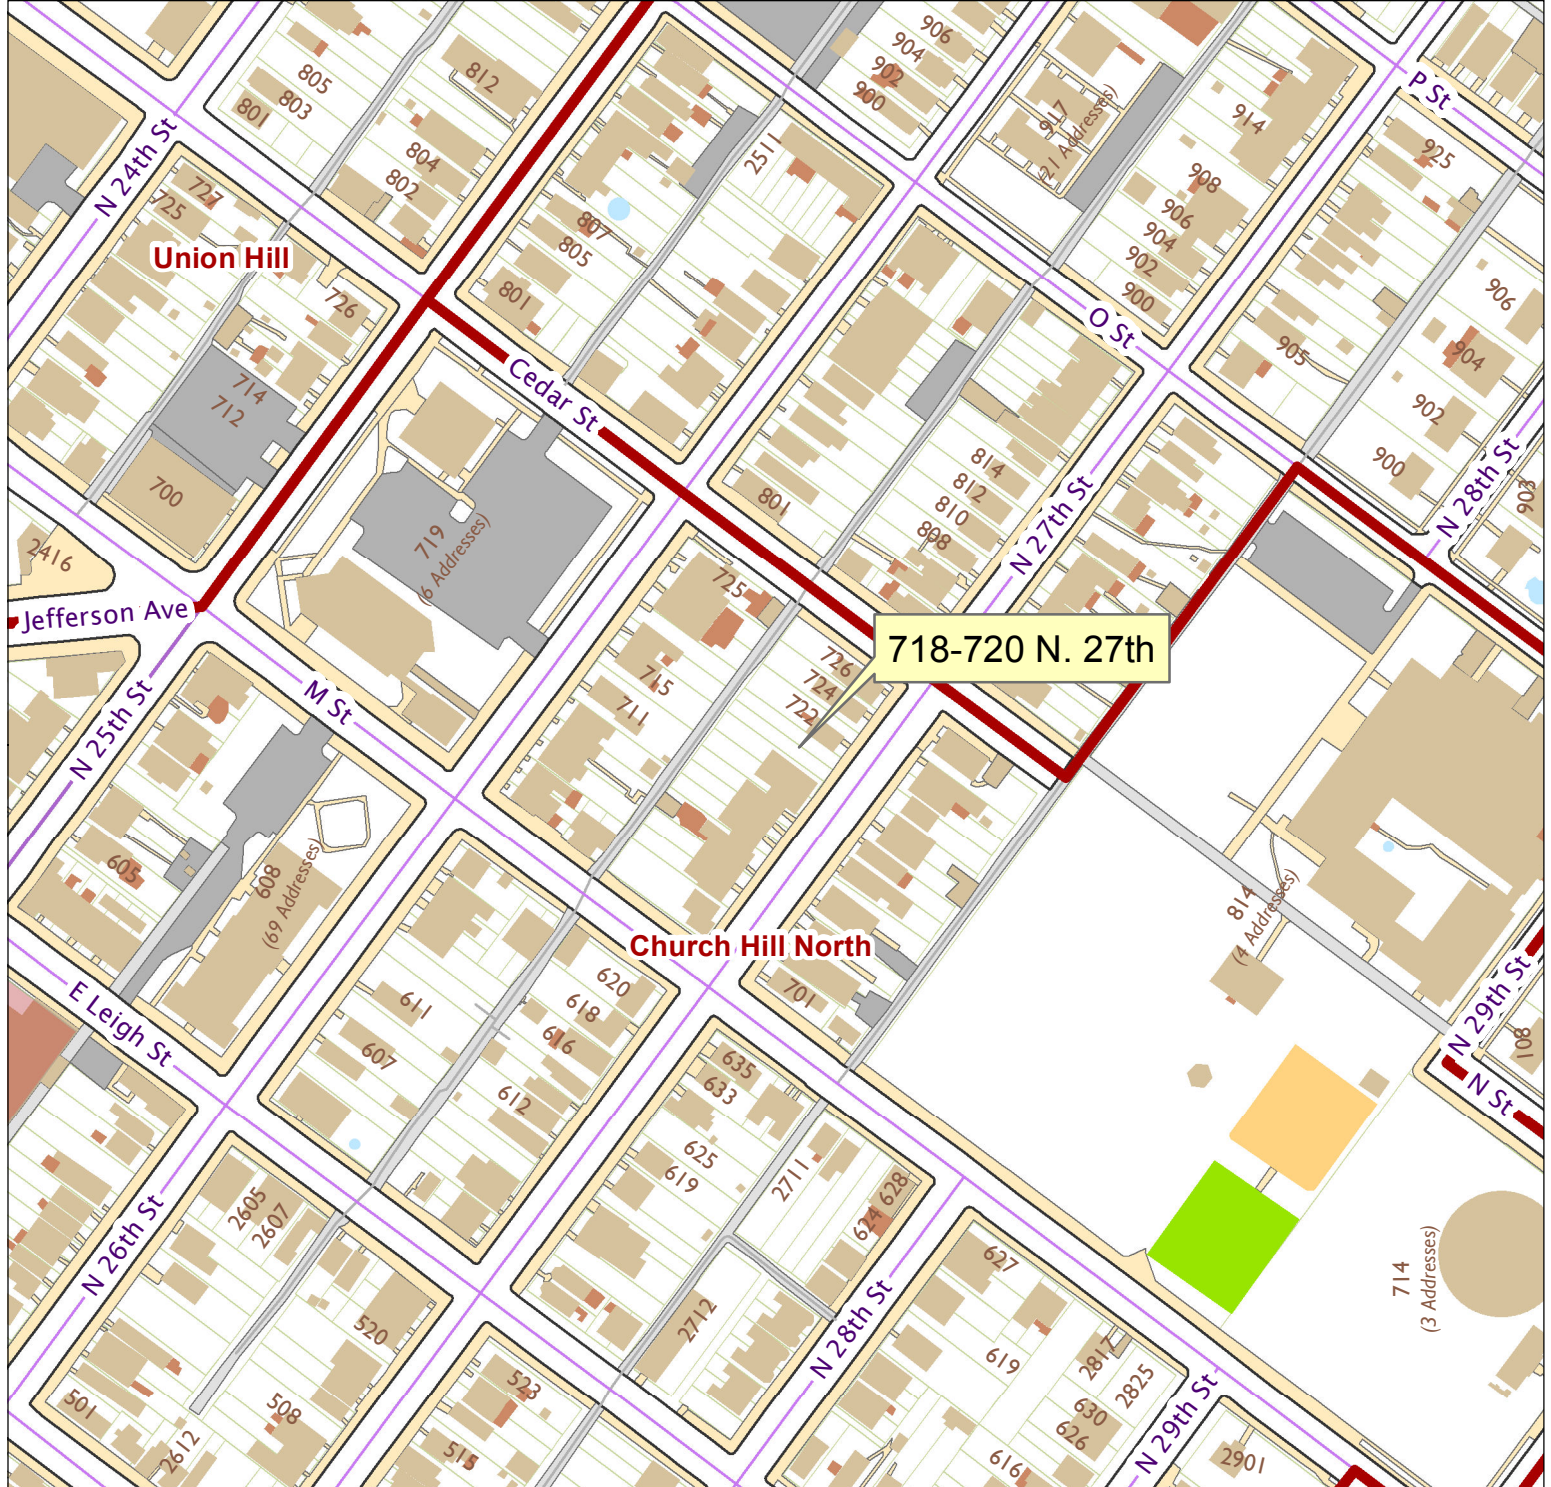

718-720 N. 27th Street

City of Richmond, VA

Geographic Information Systems

1 inch = 200 feet

Map printed by palmquwd on 2014.09.03.

Document Path: G:\PDR\Planning & Preservation\CAR\Applications\Base Maps\Base Map.mxd

Disclaimer:

The City of Richmond assumes no liability either for any errors, omissions, or inaccuracies in the information provided regardless of the cause of such or for any decision made, action taken, or action not taken by the user in reliance upon any maps or information provided herein.

Location Reference