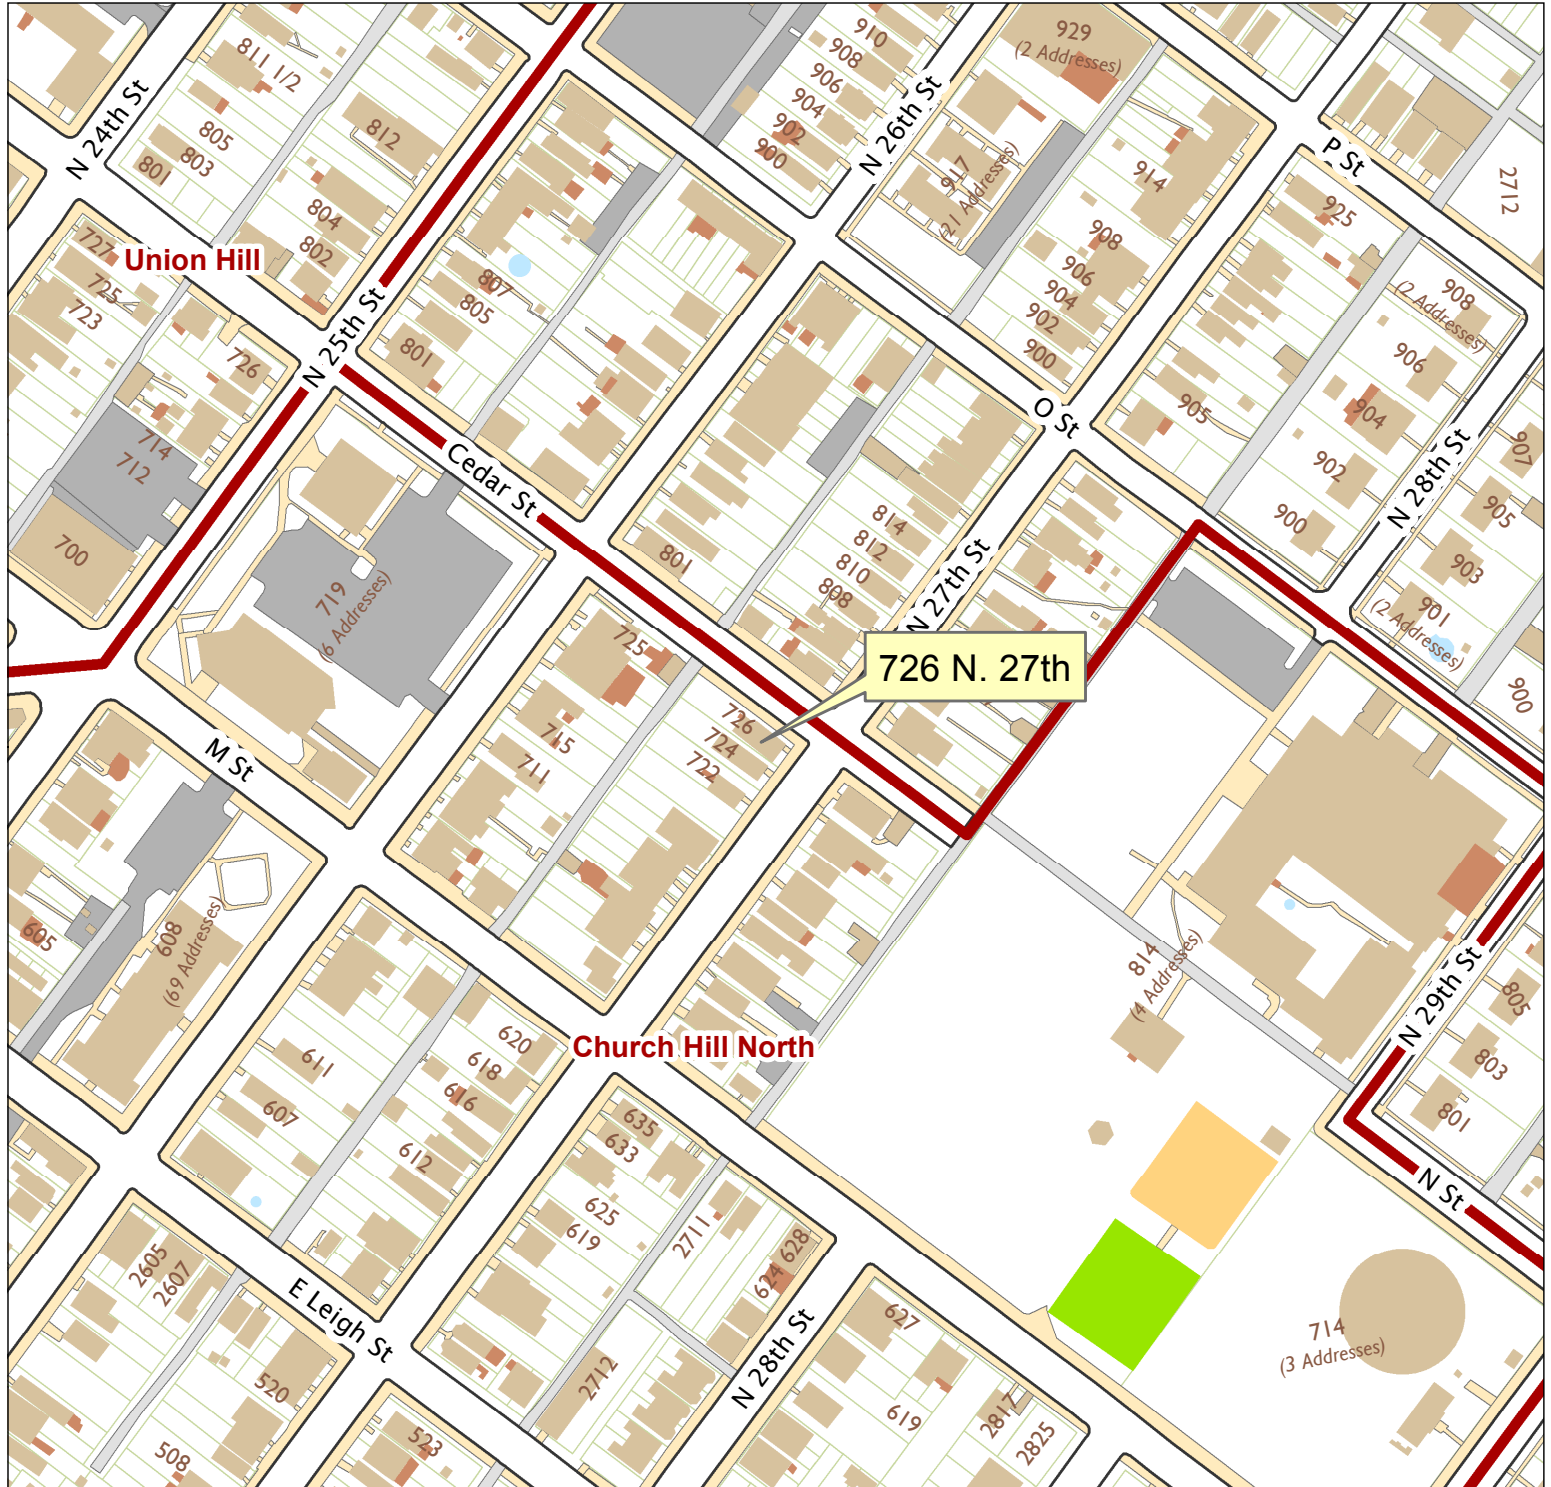

# 726 N. 27th Street

City of Richmond, VA

Geographic Information Systems

1 inch = 200 feet

Map printed by palmquwd on 2015.07.14.

Document Path: G:\PDR\Planning & Preservation\CAR\Applications\Base Maps\Base Map.mxd

Disclaimer:  
The City of Richmond assumes no liability either for any errors, omissions, or inaccuracies in the information provided regardless of the cause of such or for any decision made, action taken, or action not taken by the user in reliance upon any maps or information provided herein.

Location Reference