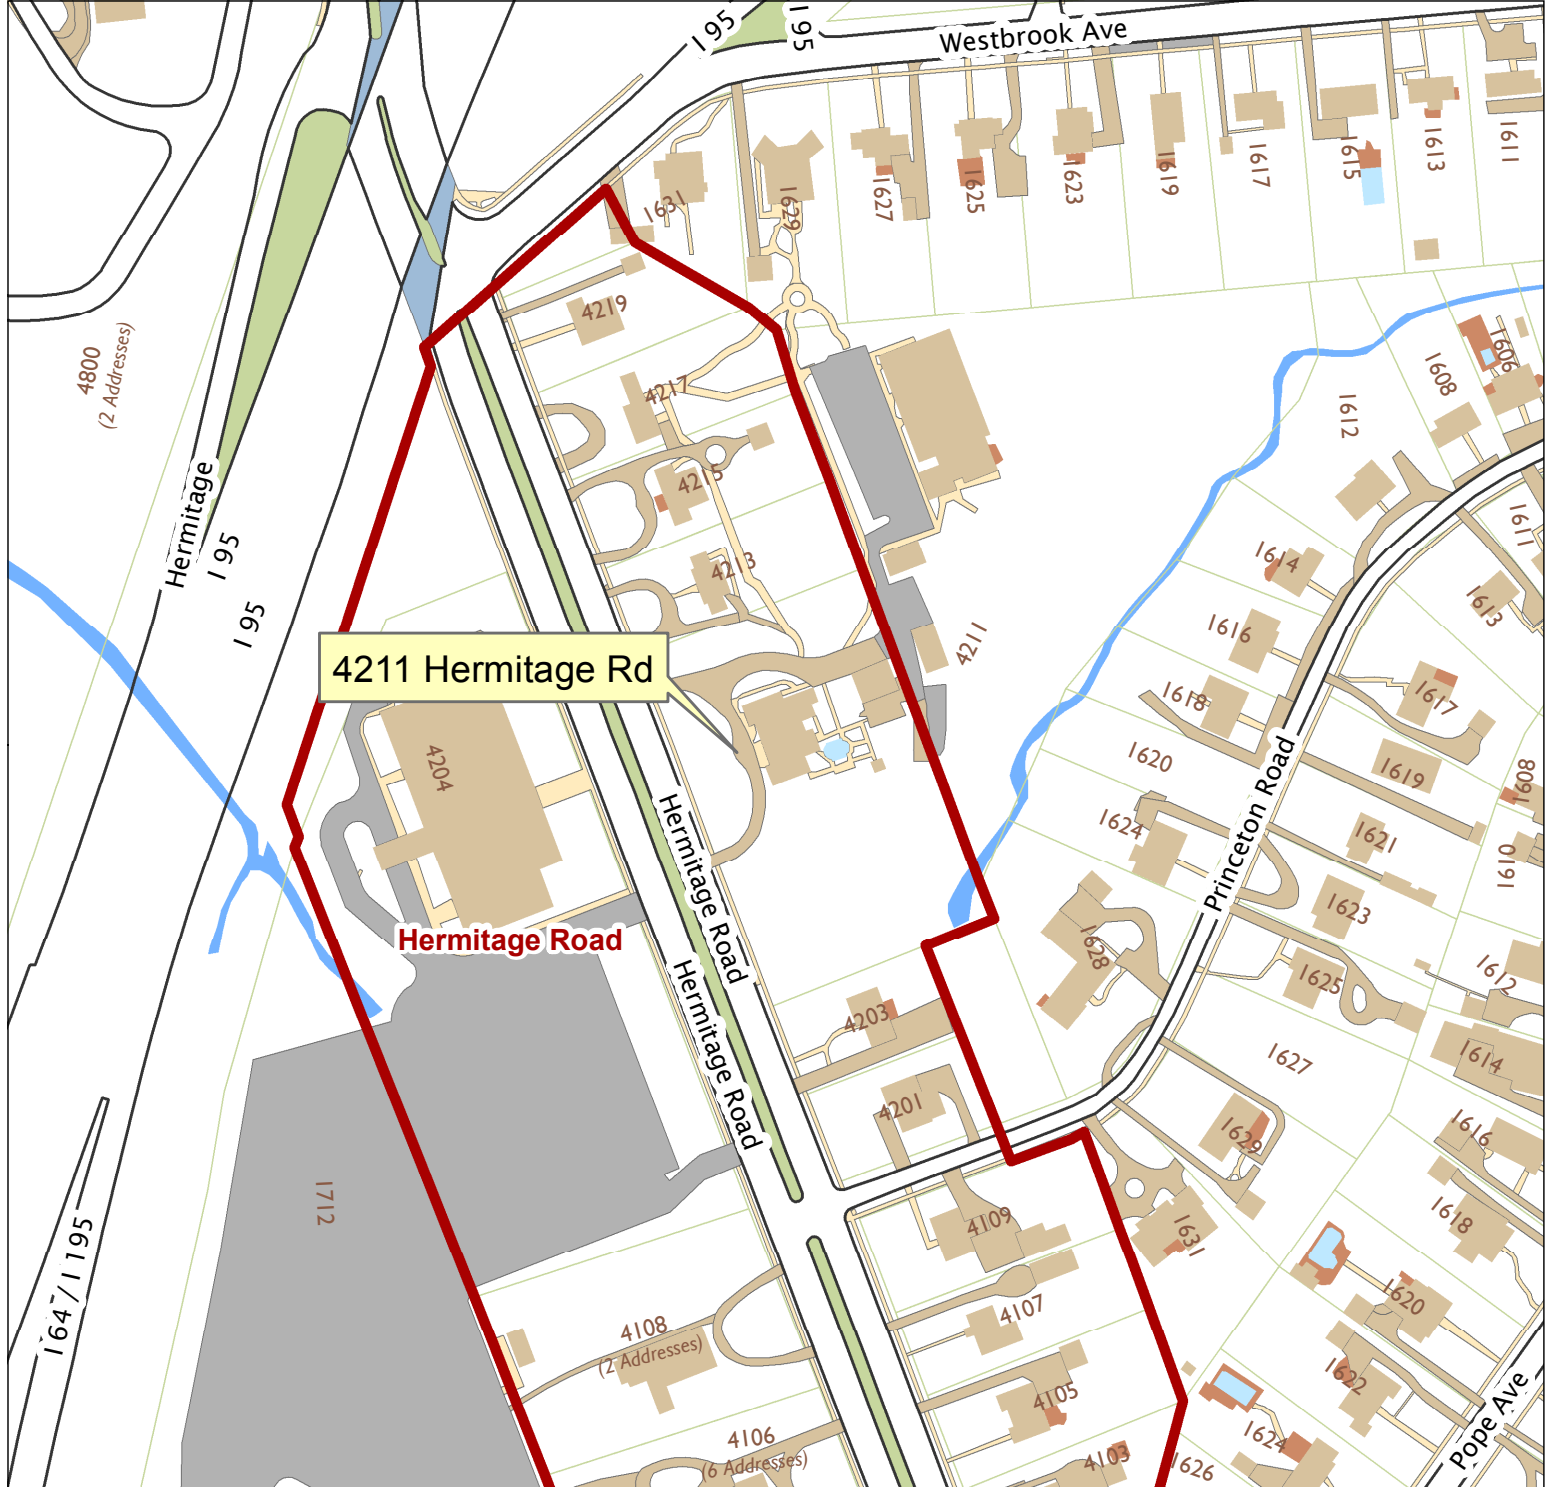

4211 Hermitage Road

City of Richmond, VA

Geographic Information Systems

1 inch = 200 feet

0 0.0125 0.025 0.05 0.075 0.1 Miles

Map printed by palmquwd on 2015.04.16.

Document Path: G:\PDR\Planning & Preservation\CAR\Applications\Base Maps\Base Map.mxd

Disclaimer:

The City of Richmond assumes no liability either for any errors, omissions, or inaccuracies in the information provided regardless of the cause of such or for any decision made, action taken, or action not taken by the user in reliance upon any maps or information provided herein.

Location Reference