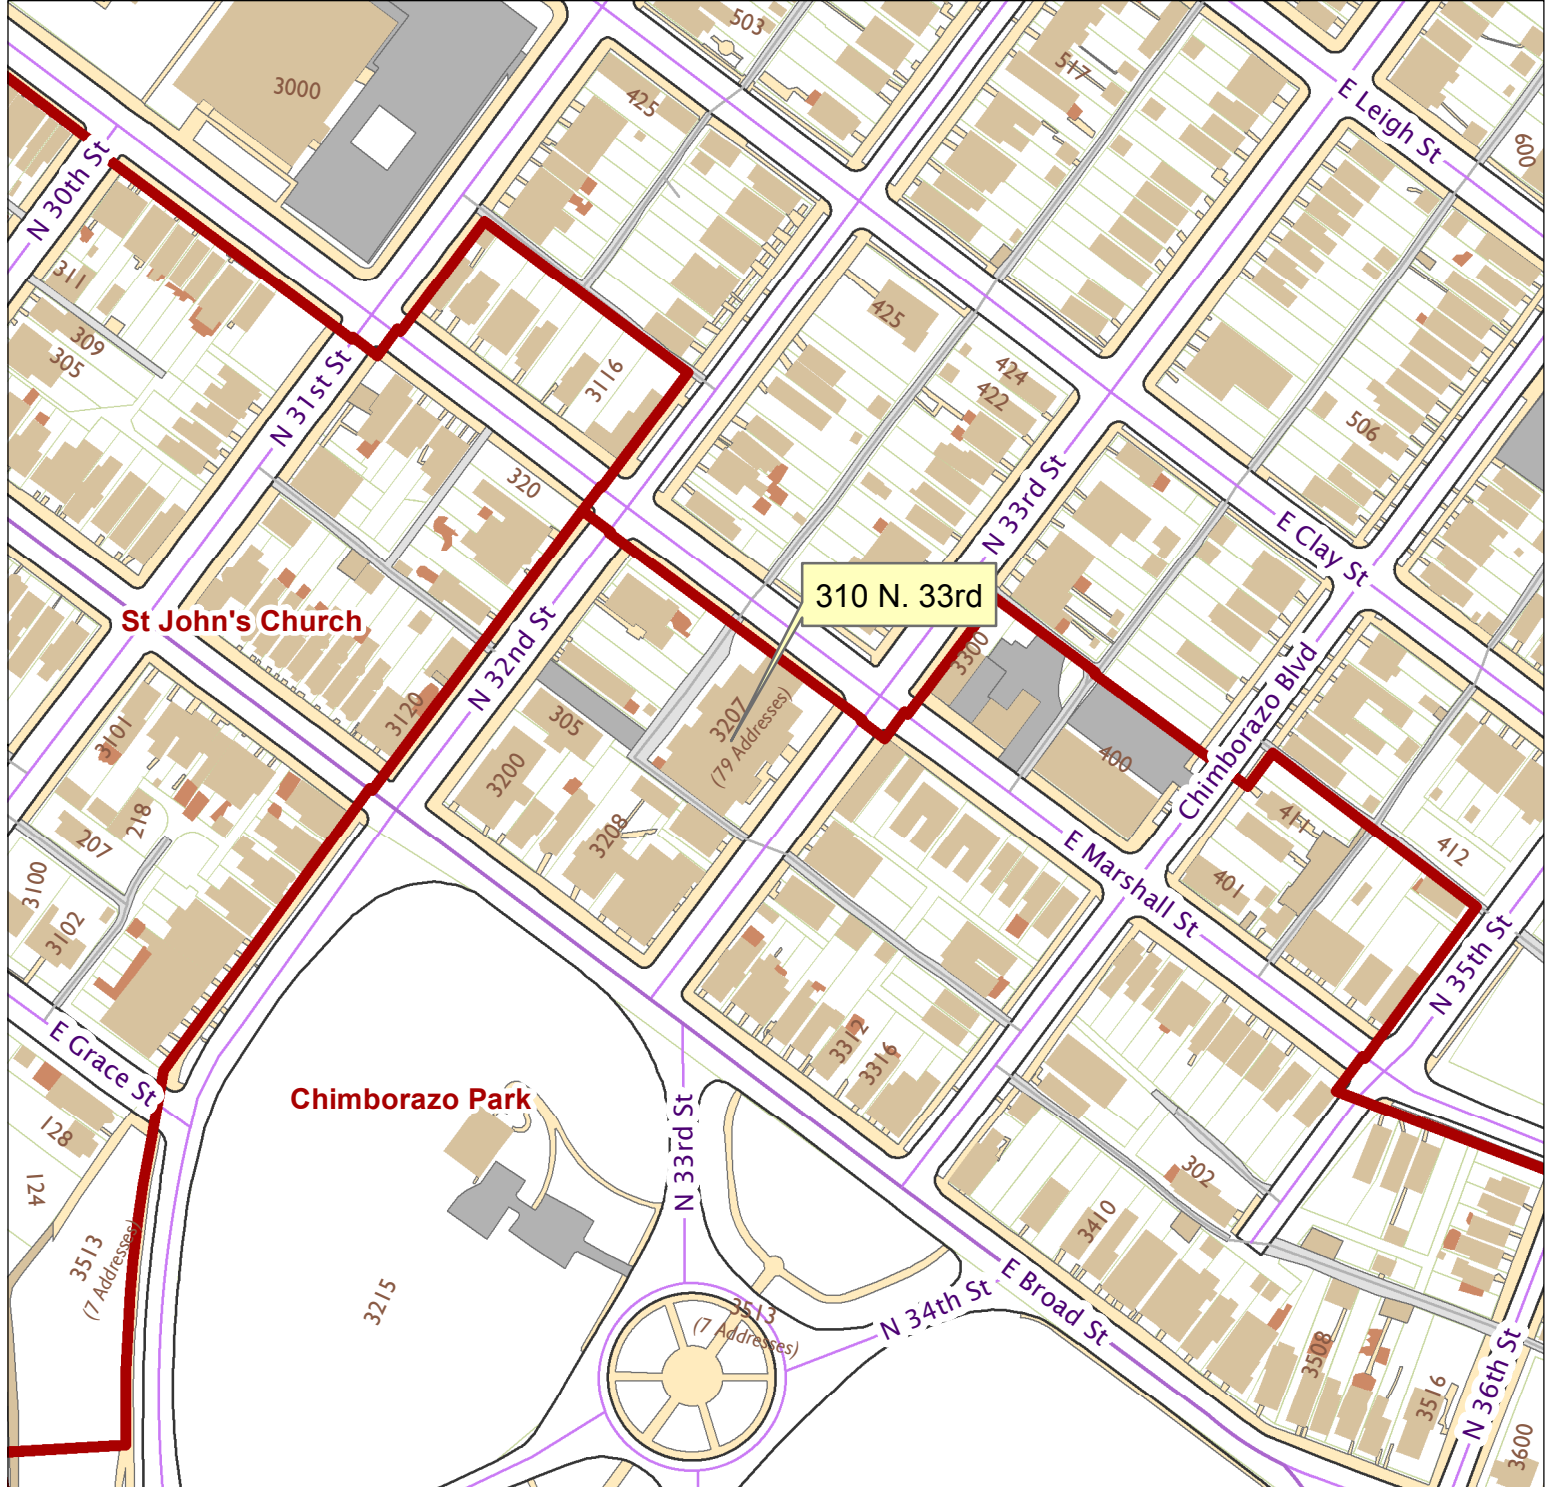

310 N. 33rd Street

City of Richmond, VA

Geographic Information Systems

1 inch = 200 feet

Map printed by palmquwd on 2014.10.10.

Document Path: G:\PDR\Planning & Preservation\CAR\Applications\Base Maps\Base Map.mxd

Disclaimer:

The City of Richmond assumes no liability either for any errors, omissions, or inaccuracies in the information provided regardless of the cause of such or for any decision made, action taken, or action not taken by the user in reliance upon any maps or information provided herein.

Location Reference