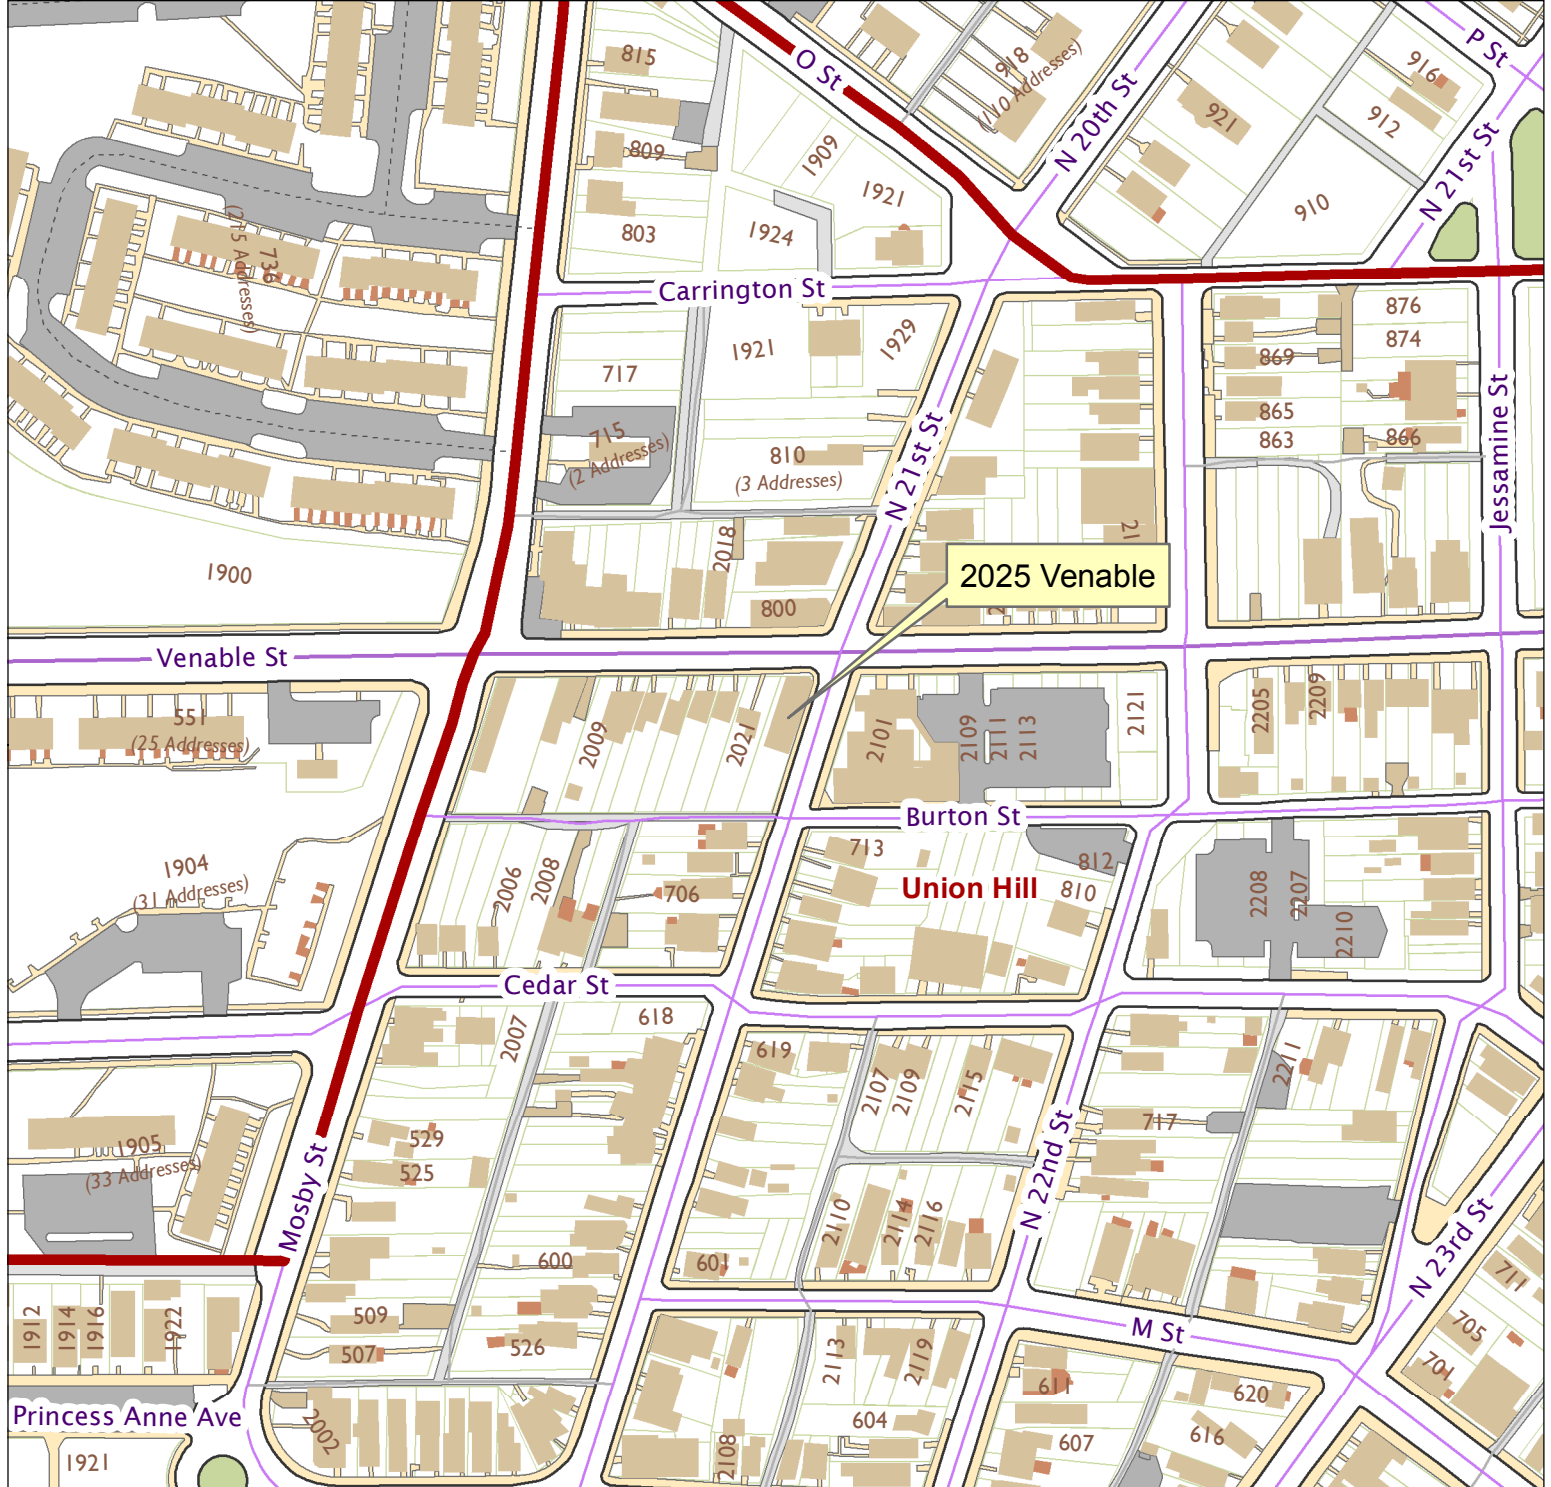

2025 Venable St

City of Richmond, VA

Geographic Information Systems

1 inch = 200 feet

Map printed by palmquwd on 2014.11.07.

Document Path: G:\PDR\Planning & Preservation\CAR\Applications\Base Maps\Base Map.mxd

Disclaimer:

The City of Richmond assumes no liability either for any errors, omissions, or inaccuracies in the information provided regardless of the cause of such or for any decision made, action taken, or action not taken by the user in reliance upon any maps or information provided herein.

Location Reference