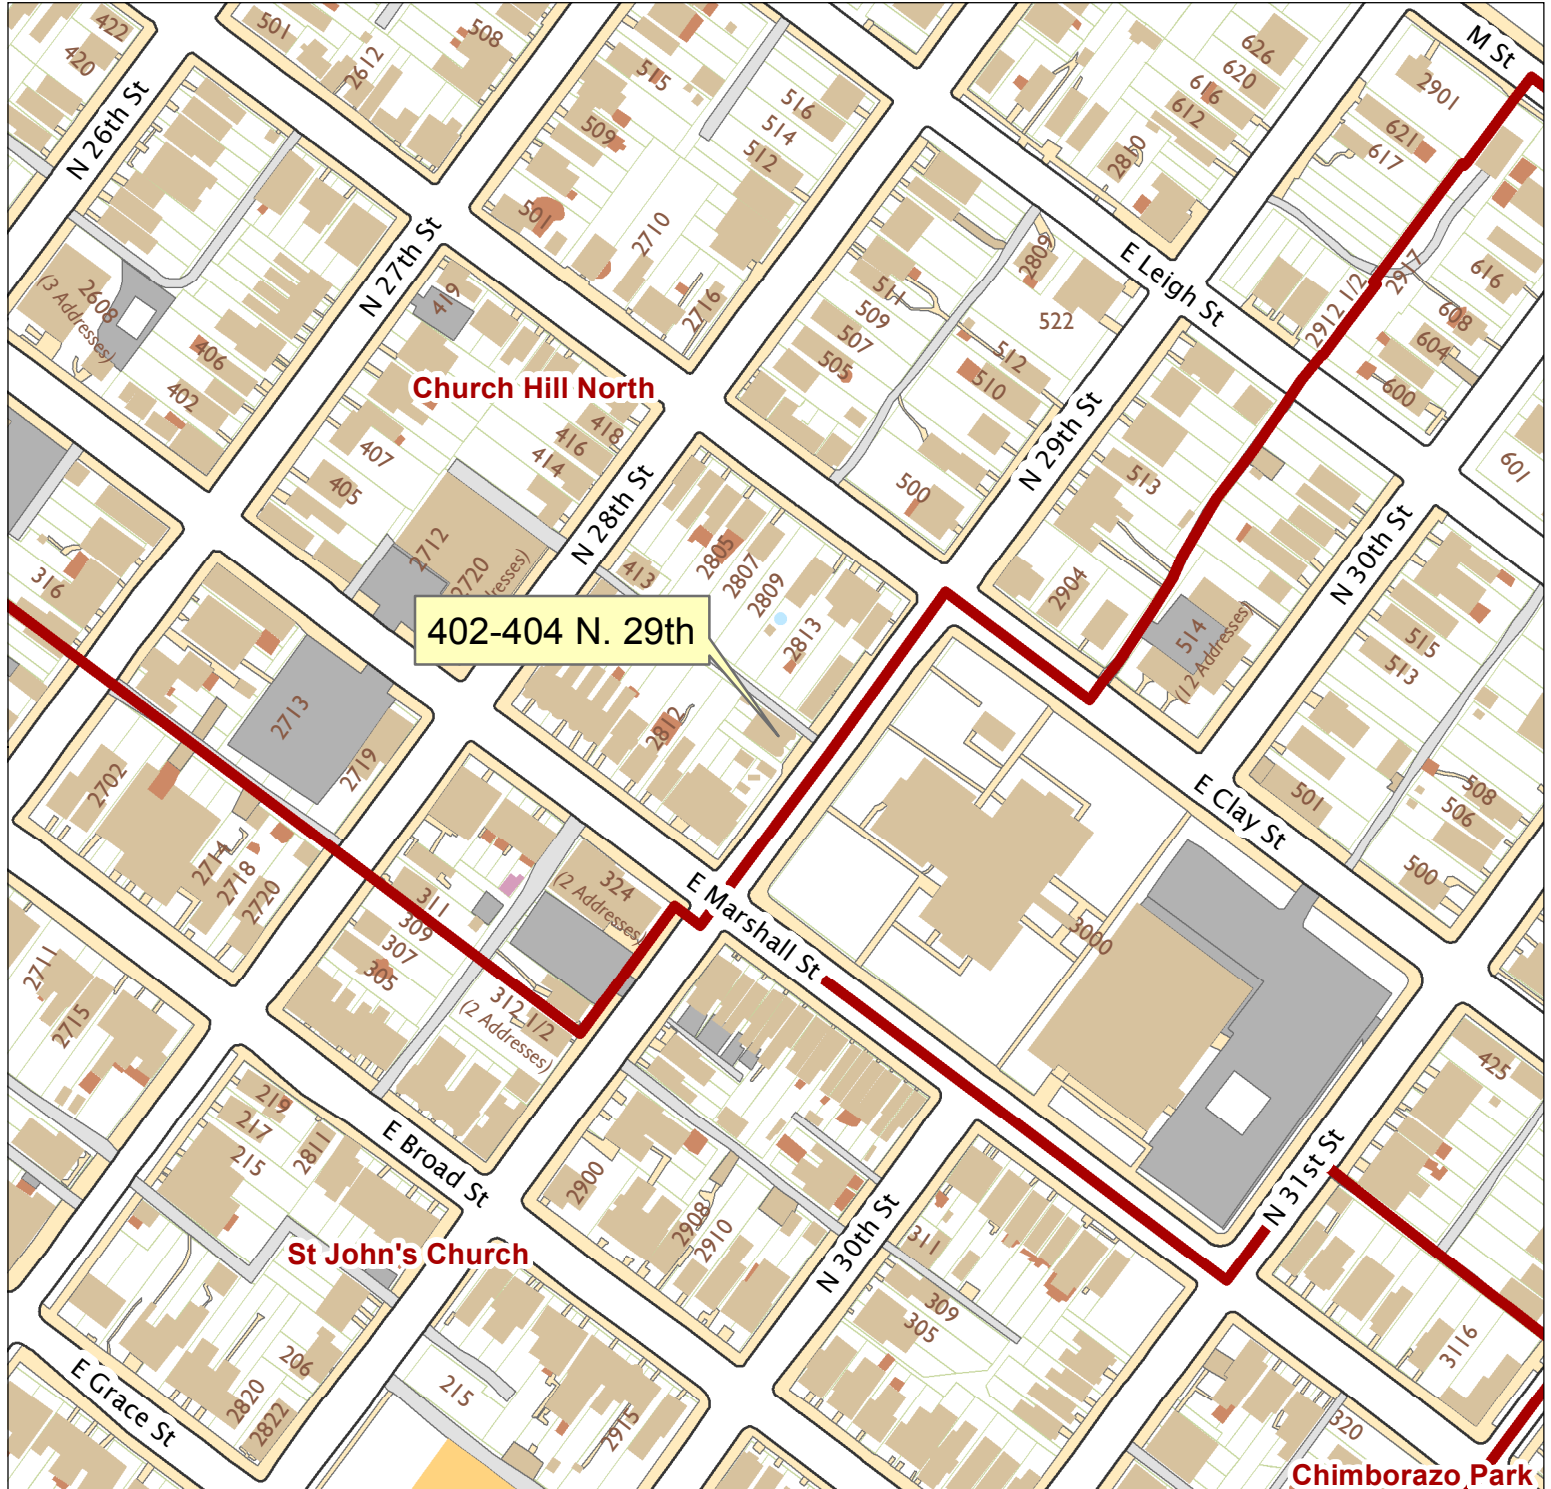

# 402-404 N. 29th Street

City of Richmond, VA

Geographic Information Systems

1 inch = 200 feet

Map printed by palmquwd on 2015.02.06.

Document Path: G:\PDR\Planning & Preservation\CAR\Applications\Base Maps\Base Map.mxd

**Disclaimer:**

The City of Richmond assumes no liability either for any errors, omissions, or inaccuracies in the information provided regardless of the cause of such or for any decision made, action taken, or action not taken by the user in reliance upon any maps or information provided herein.

Location Reference