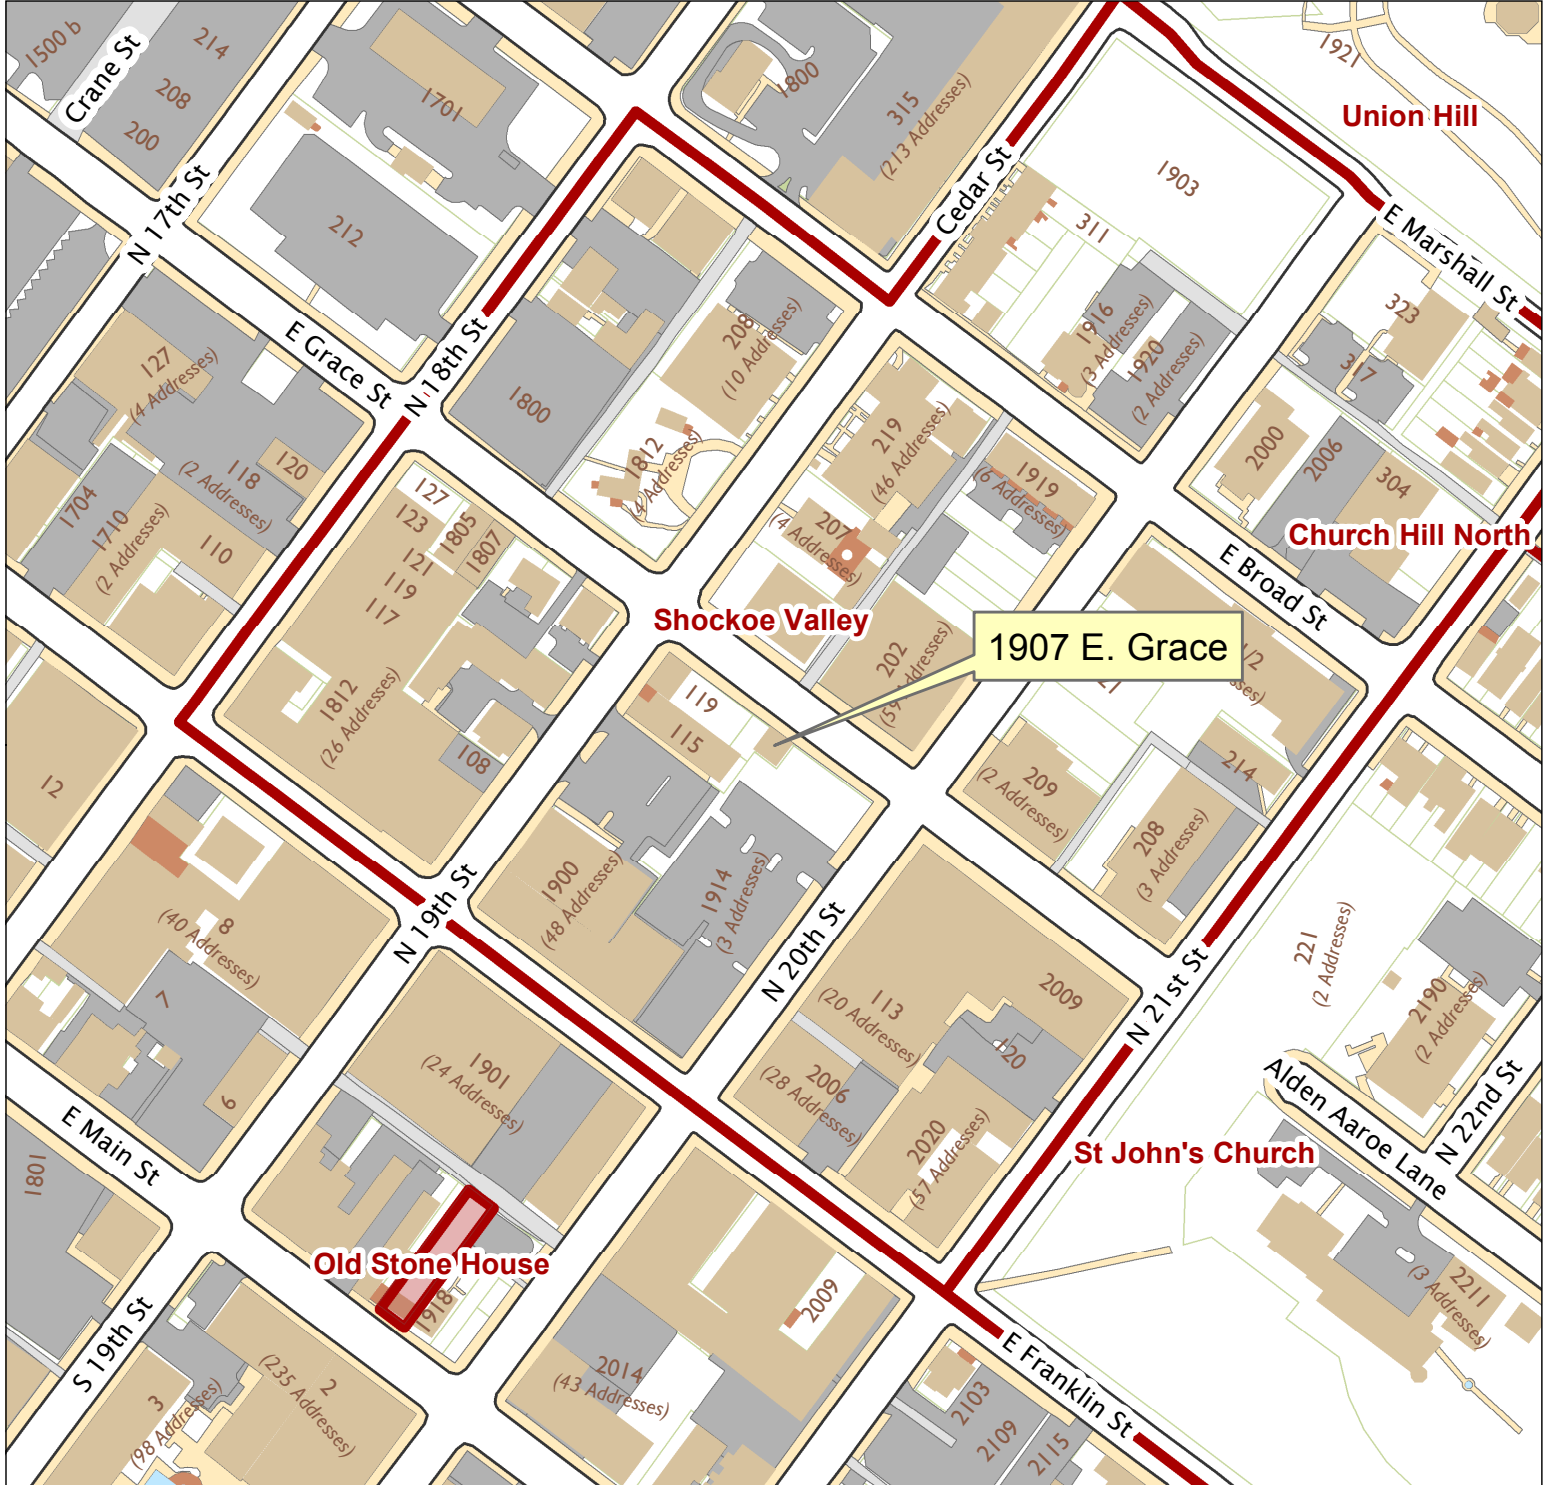

1907 E. Grace Street

City of Richmond, VA

Geographic Information Systems

1 inch = 200 feet

Map printed by palmquwd on 2016.09.13.

Document Path: G:\PDR\Planning & Preservation\CAR\Applications\Base Maps\Base Map.mxd

Disclaimer:

The City of Richmond assumes no liability either for any errors, omissions, or inaccuracies in the information provided regardless of the cause of such or for any decision made, action taken, or action not taken by the user in reliance upon any maps or information provided herein.

Location Reference