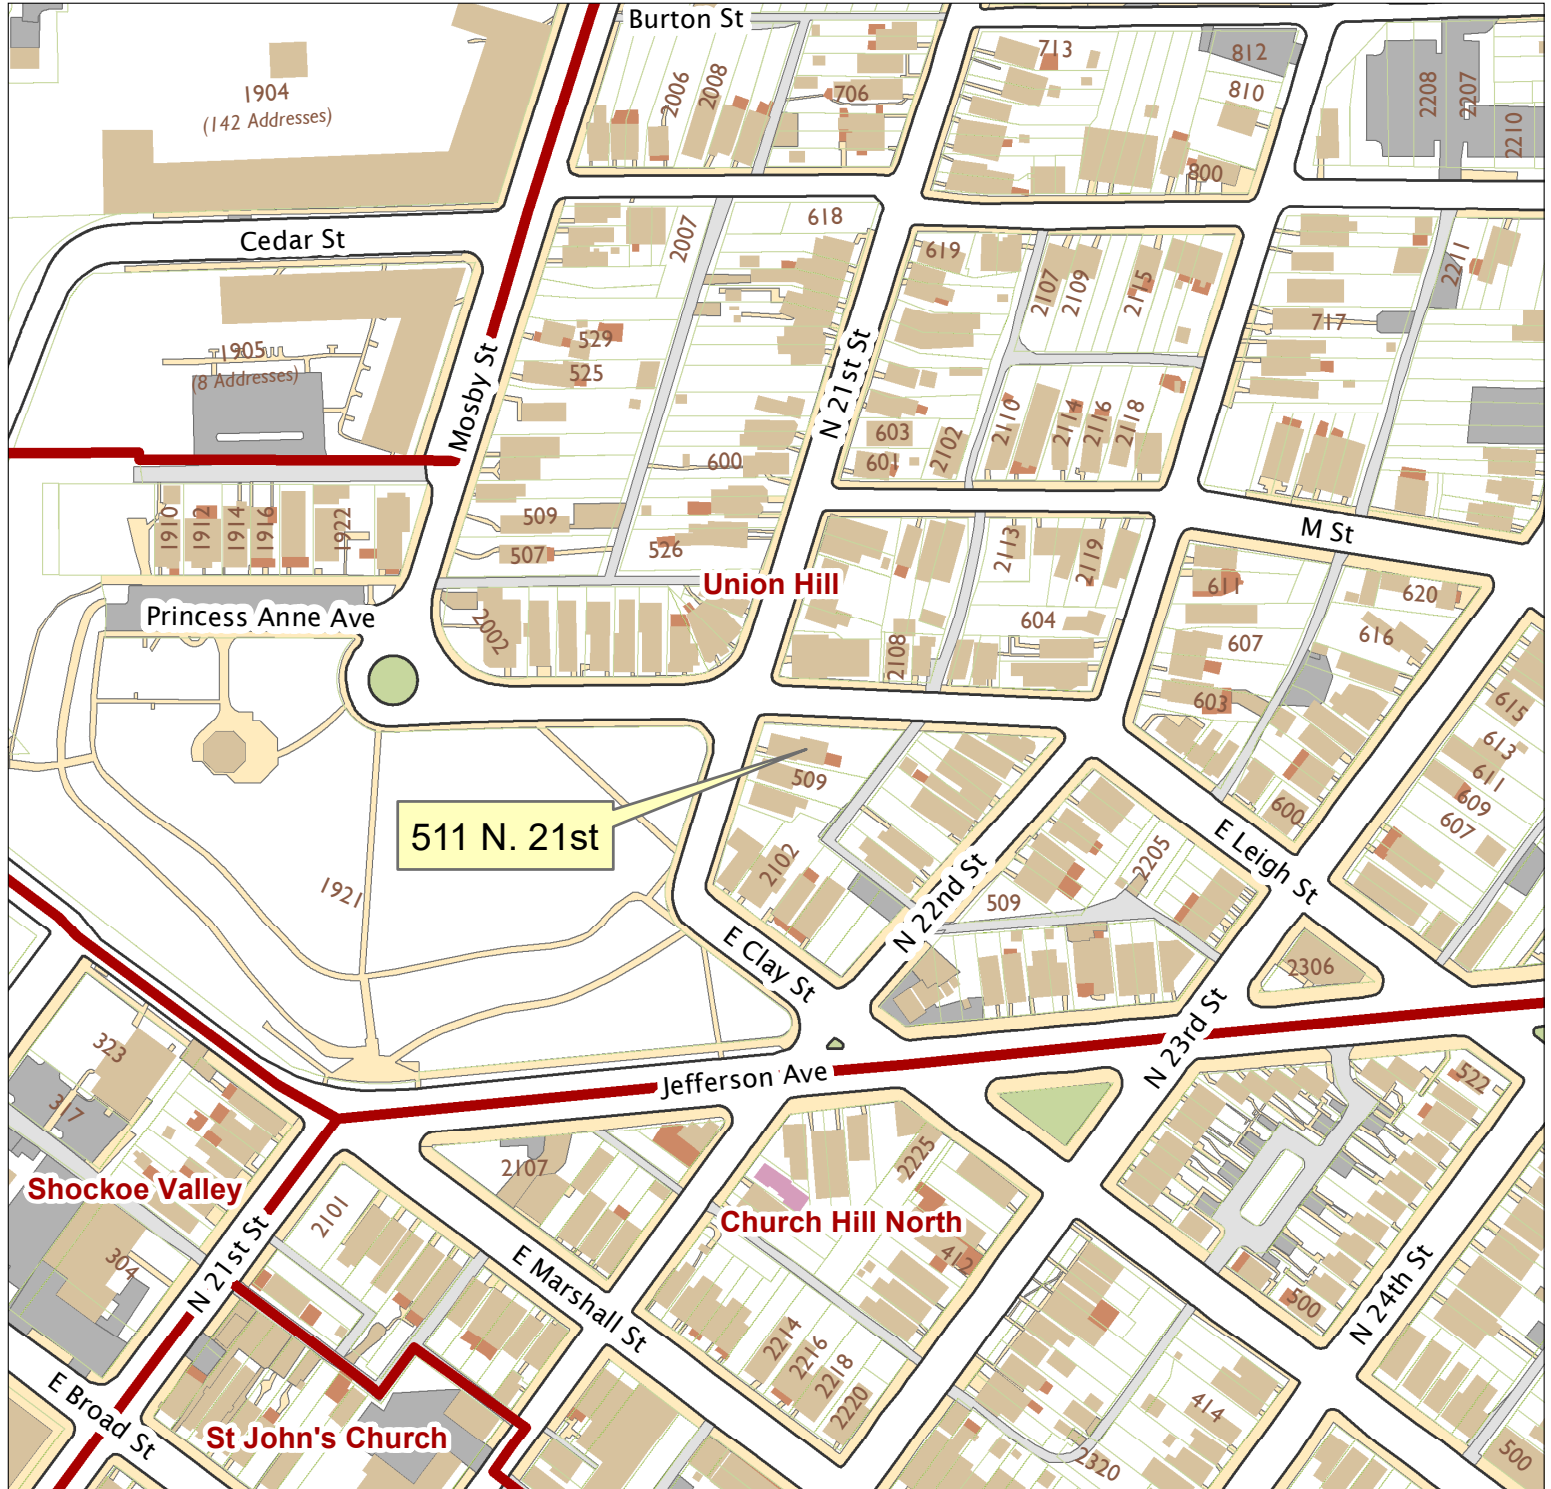

# 511 N. 21st Street

City of Richmond, VA

Geographic Information Systems

511 N. 21st

Union Hill

Shockoe Valley

Church Hill North

St John's Church

1 inch = 200 feet

Map printed by jeffricr on 2018.09.10.

Document Path: \\Dit-file02-pv\commdev\$\PDR\Planning & Preservation\CAR\Applications\Base Maps\Base Map.mxd

Disclaimer:  
The City of Richmond assumes no liability either for any errors, omissions, or inaccuracies in the information provided regardless of the cause of such or for any decision made, action taken, or action not taken by the user in reliance upon any maps or information provided herein.

Location Reference