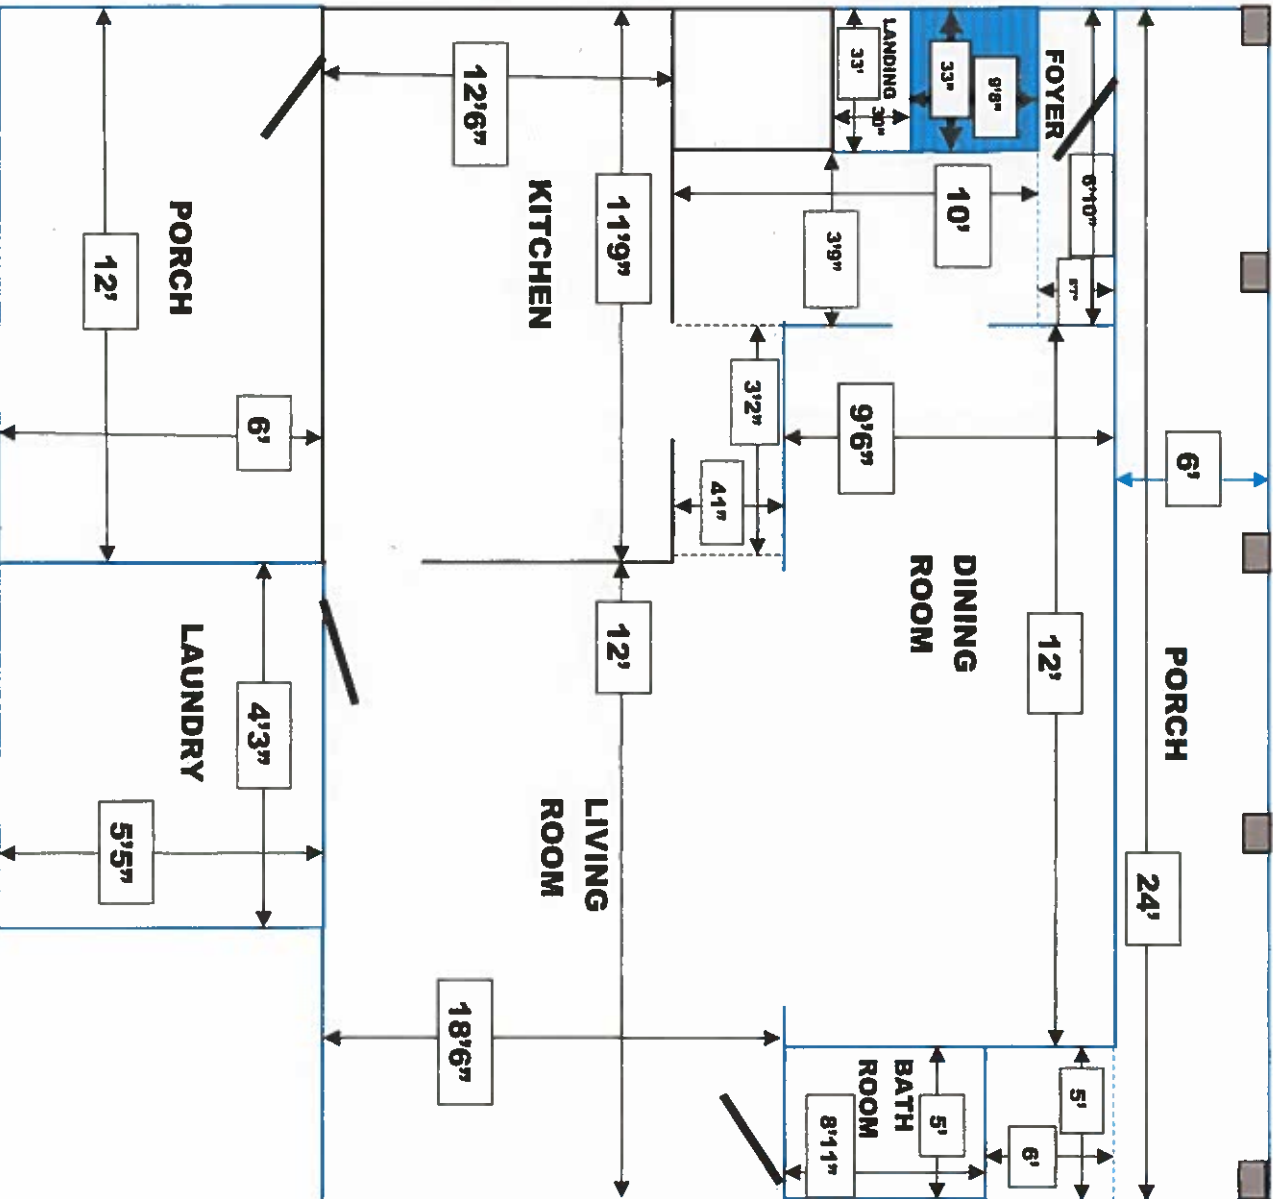

FIRST FLOOR DIMENSIONS - 3211 DELAWARE AVE.

SECOND FLOOR DIMENSIONS OF 3211 DELAWARE AVE.