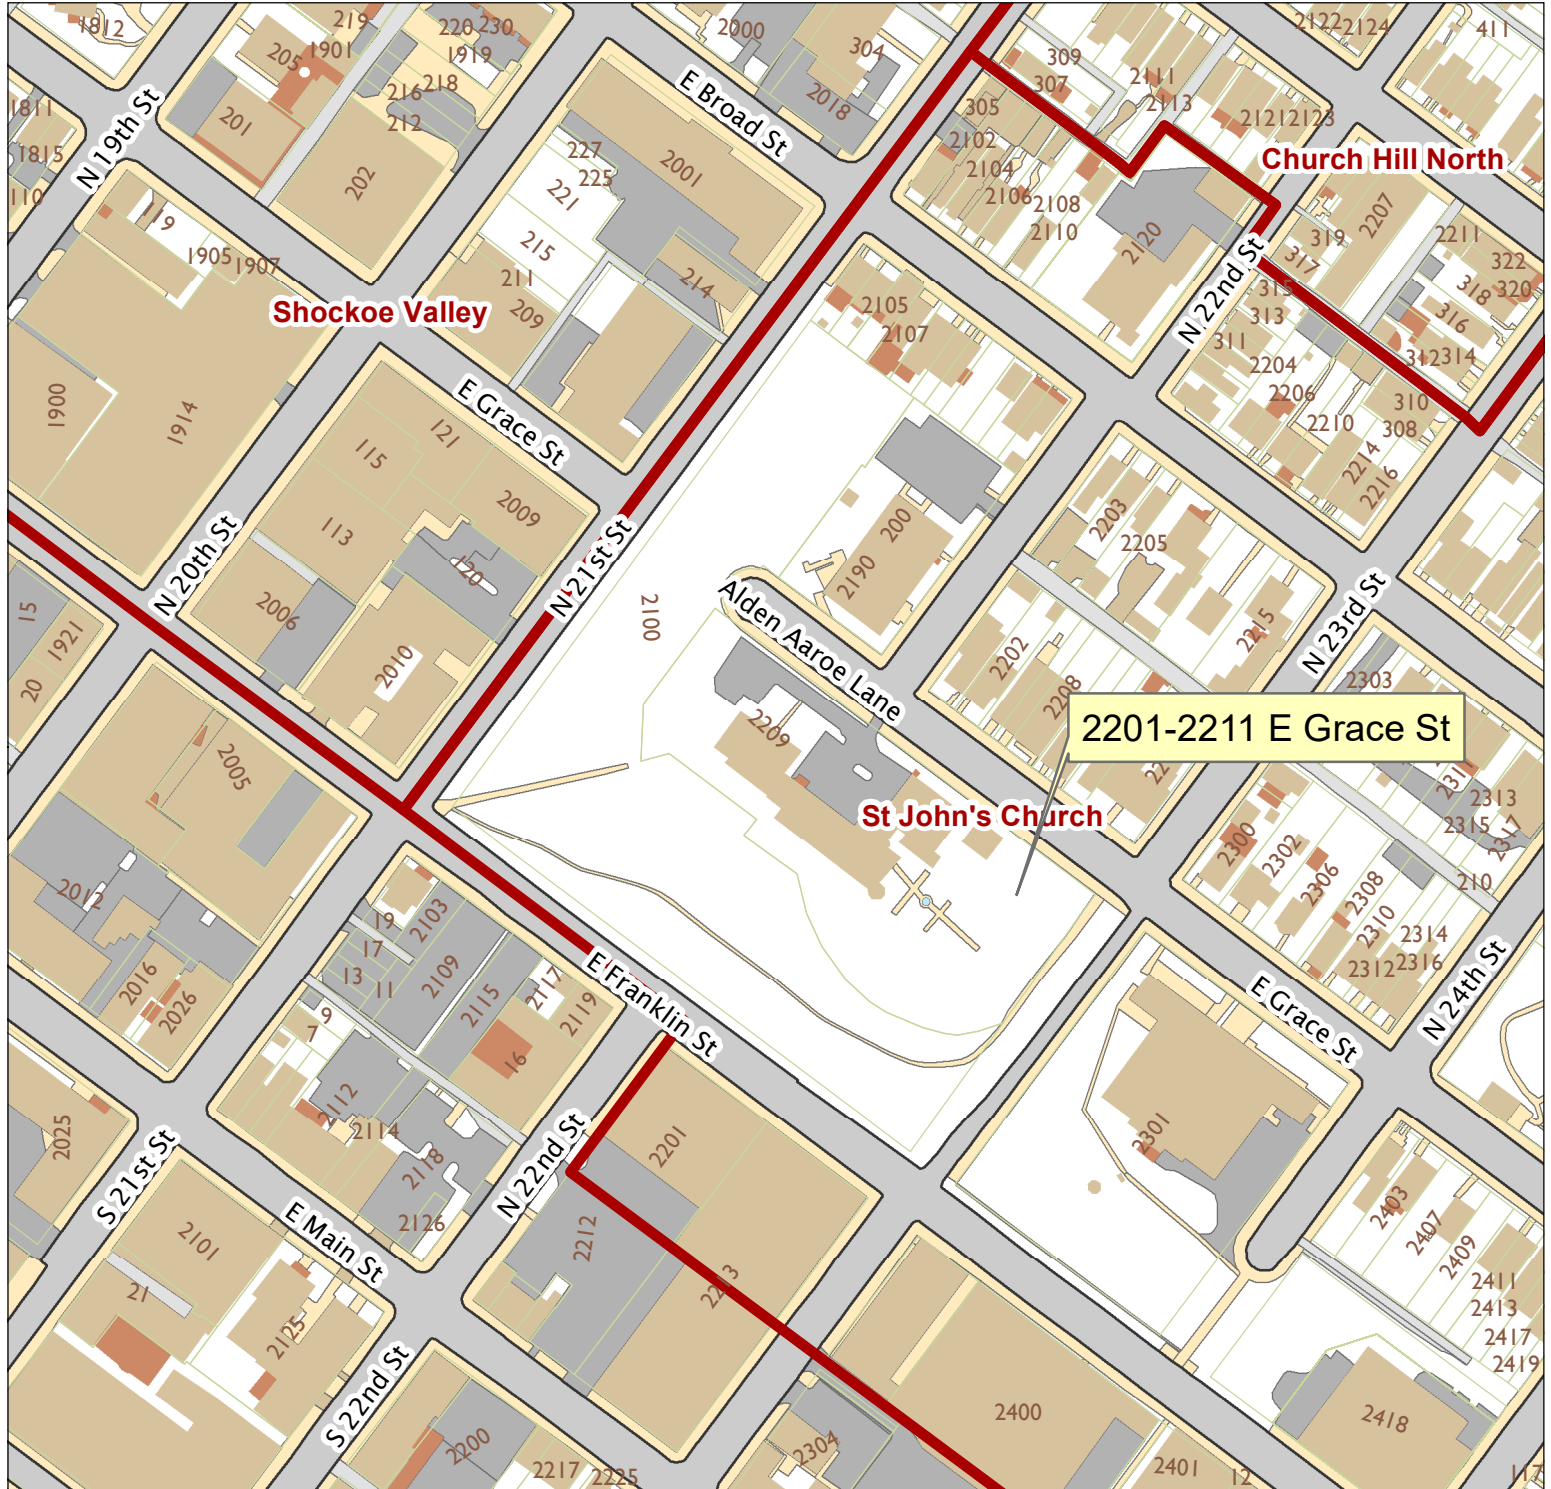

2201-2211 East Grace Street

City of Richmond, VA

Geographic Information Systems

1 inch = 200 feet

Map printed by jonescl2 on 2019.03.07.

Document Path: G:\PDR\Planning & Preservation\CAR\Meetings\00 Current Meeting\Base Maps\Tools\Base Map.mxd

Disclaimer:

The City of Richmond assumes no liability either for any errors, omissions, or inaccuracies in the information provided regardless of the cause of such or for any decision made, action taken, or action not taken by the user in reliance upon any maps or information provided herein.

Location Reference