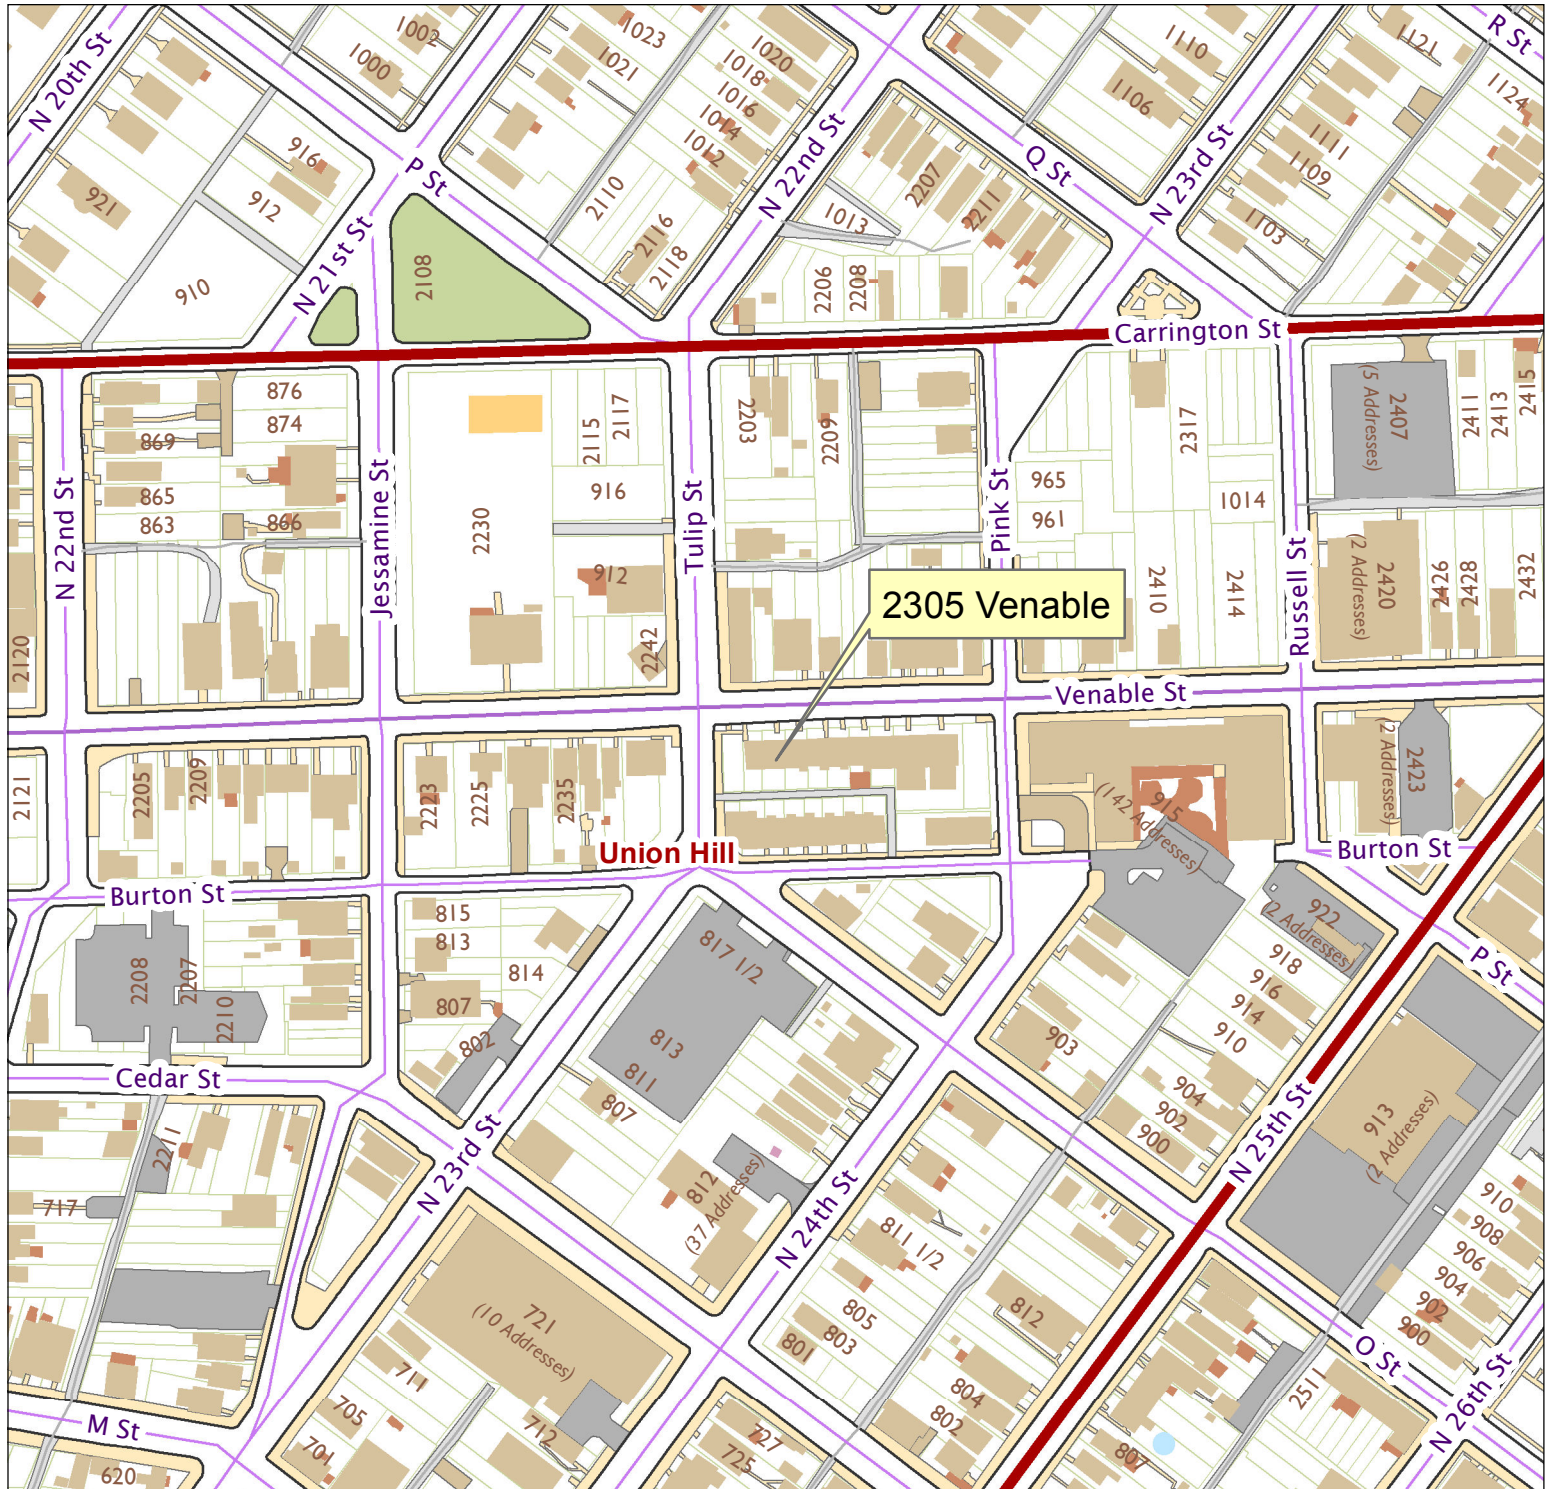

# 2305 Venable Street

City of Richmond, VA

Geographic Information Systems

Map printed by palmquwd on 2014.09.03.

Document Path: G:\PDR\Planning & Preservation\CAR\Applications\Base Maps\Base Map.mxd

Disclaimer:  
The City of Richmond assumes no liability either for any errors, omissions, or inaccuracies in the information provided regardless of the cause of such or for any decision made, action taken, or action not taken by the user in reliance upon any maps or information provided herein.