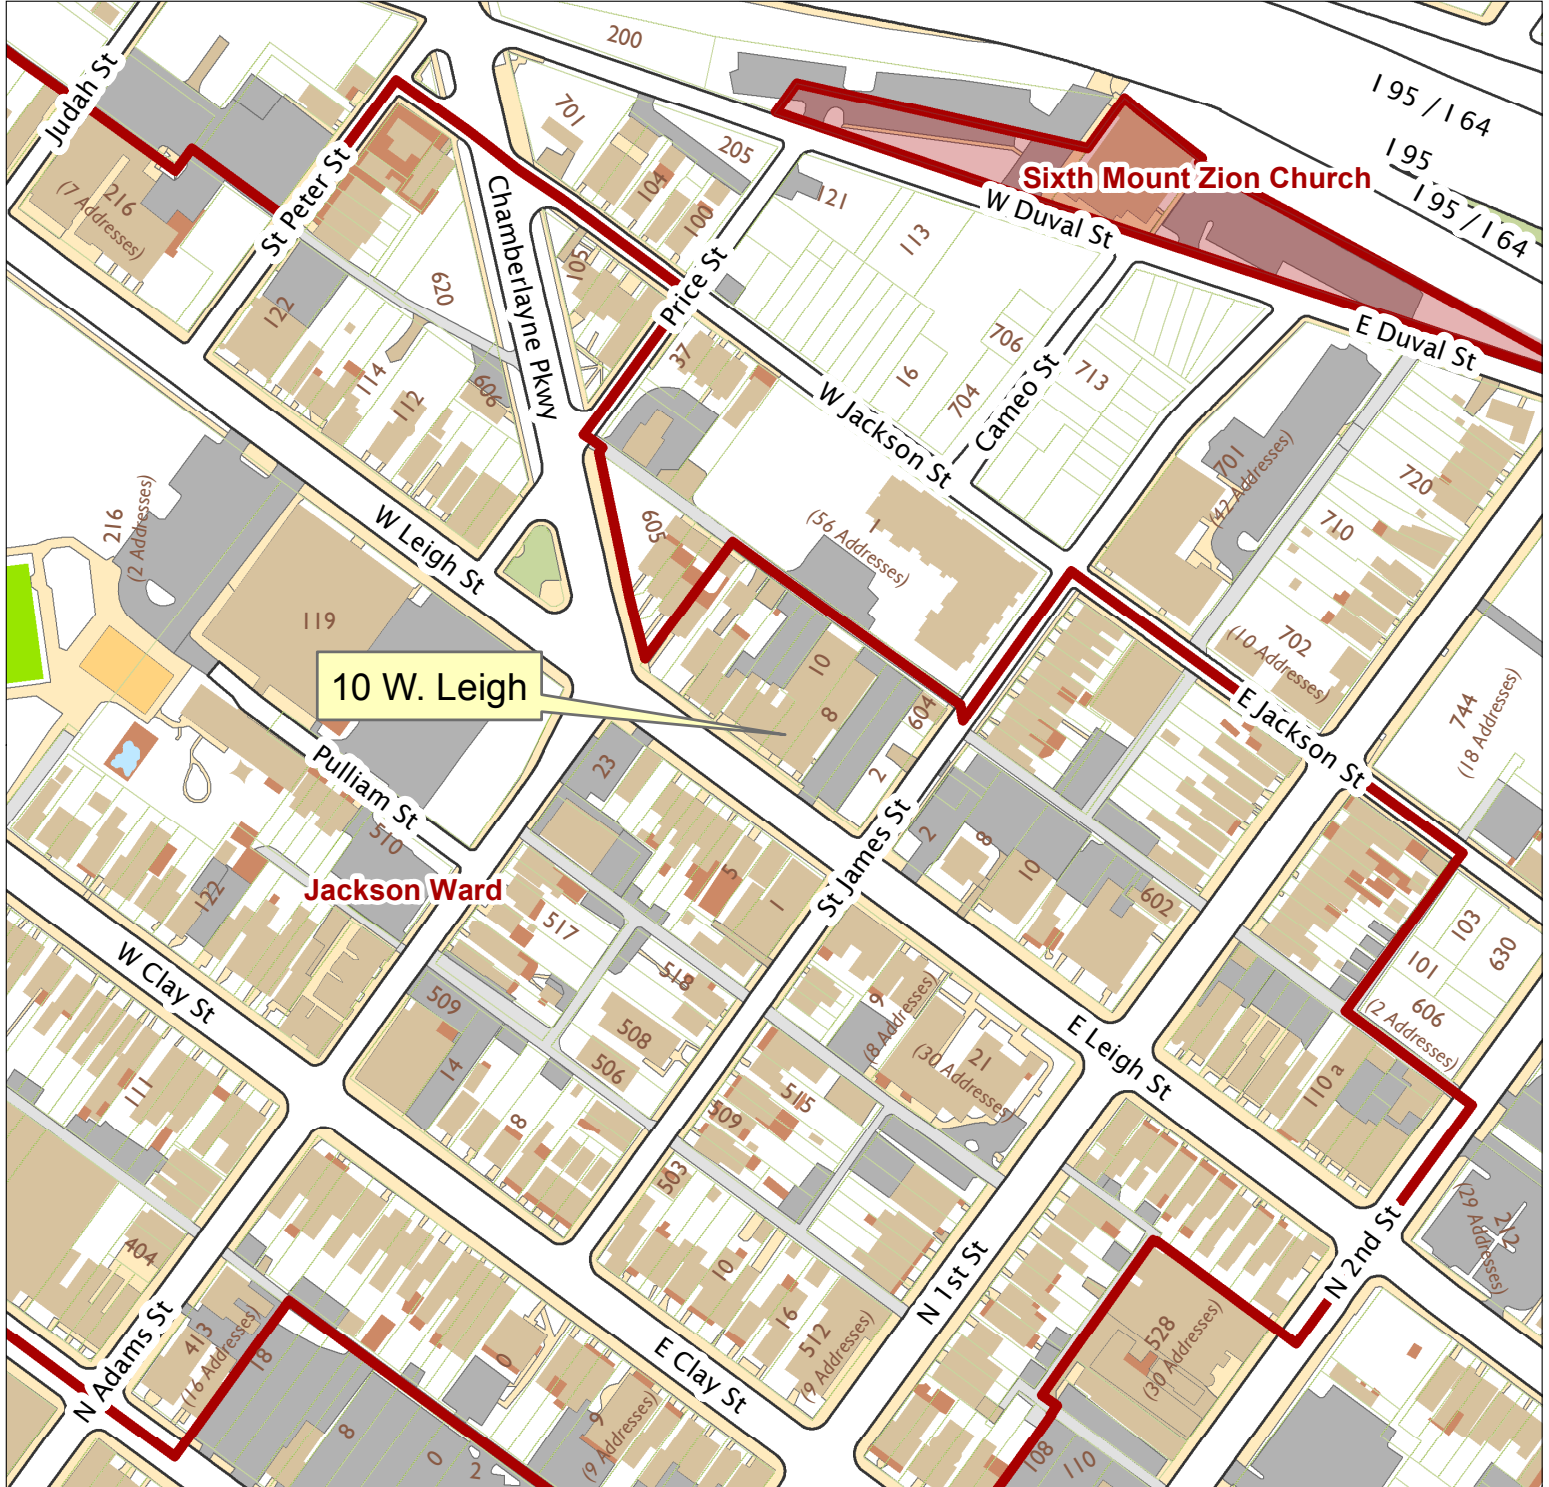

10 W. Leigh Street

City of Richmond, VA

Geographic Information Systems

1 inch = 200 feet

Map printed by jeffricr on 2017.07.06.

Document Path: \\Dit-file02-pv\commdev\S\PDR\Planning & Preservation\CAR\Applications\Base Maps\Base Map.mxd

Disclaimer:

The City of Richmond assumes no liability either for any errors, omissions, or inaccuracies in the information provided regardless of the cause of such or for any decision made, action taken, or action not taken by the user in reliance upon any maps or information provided herein.

Location Reference