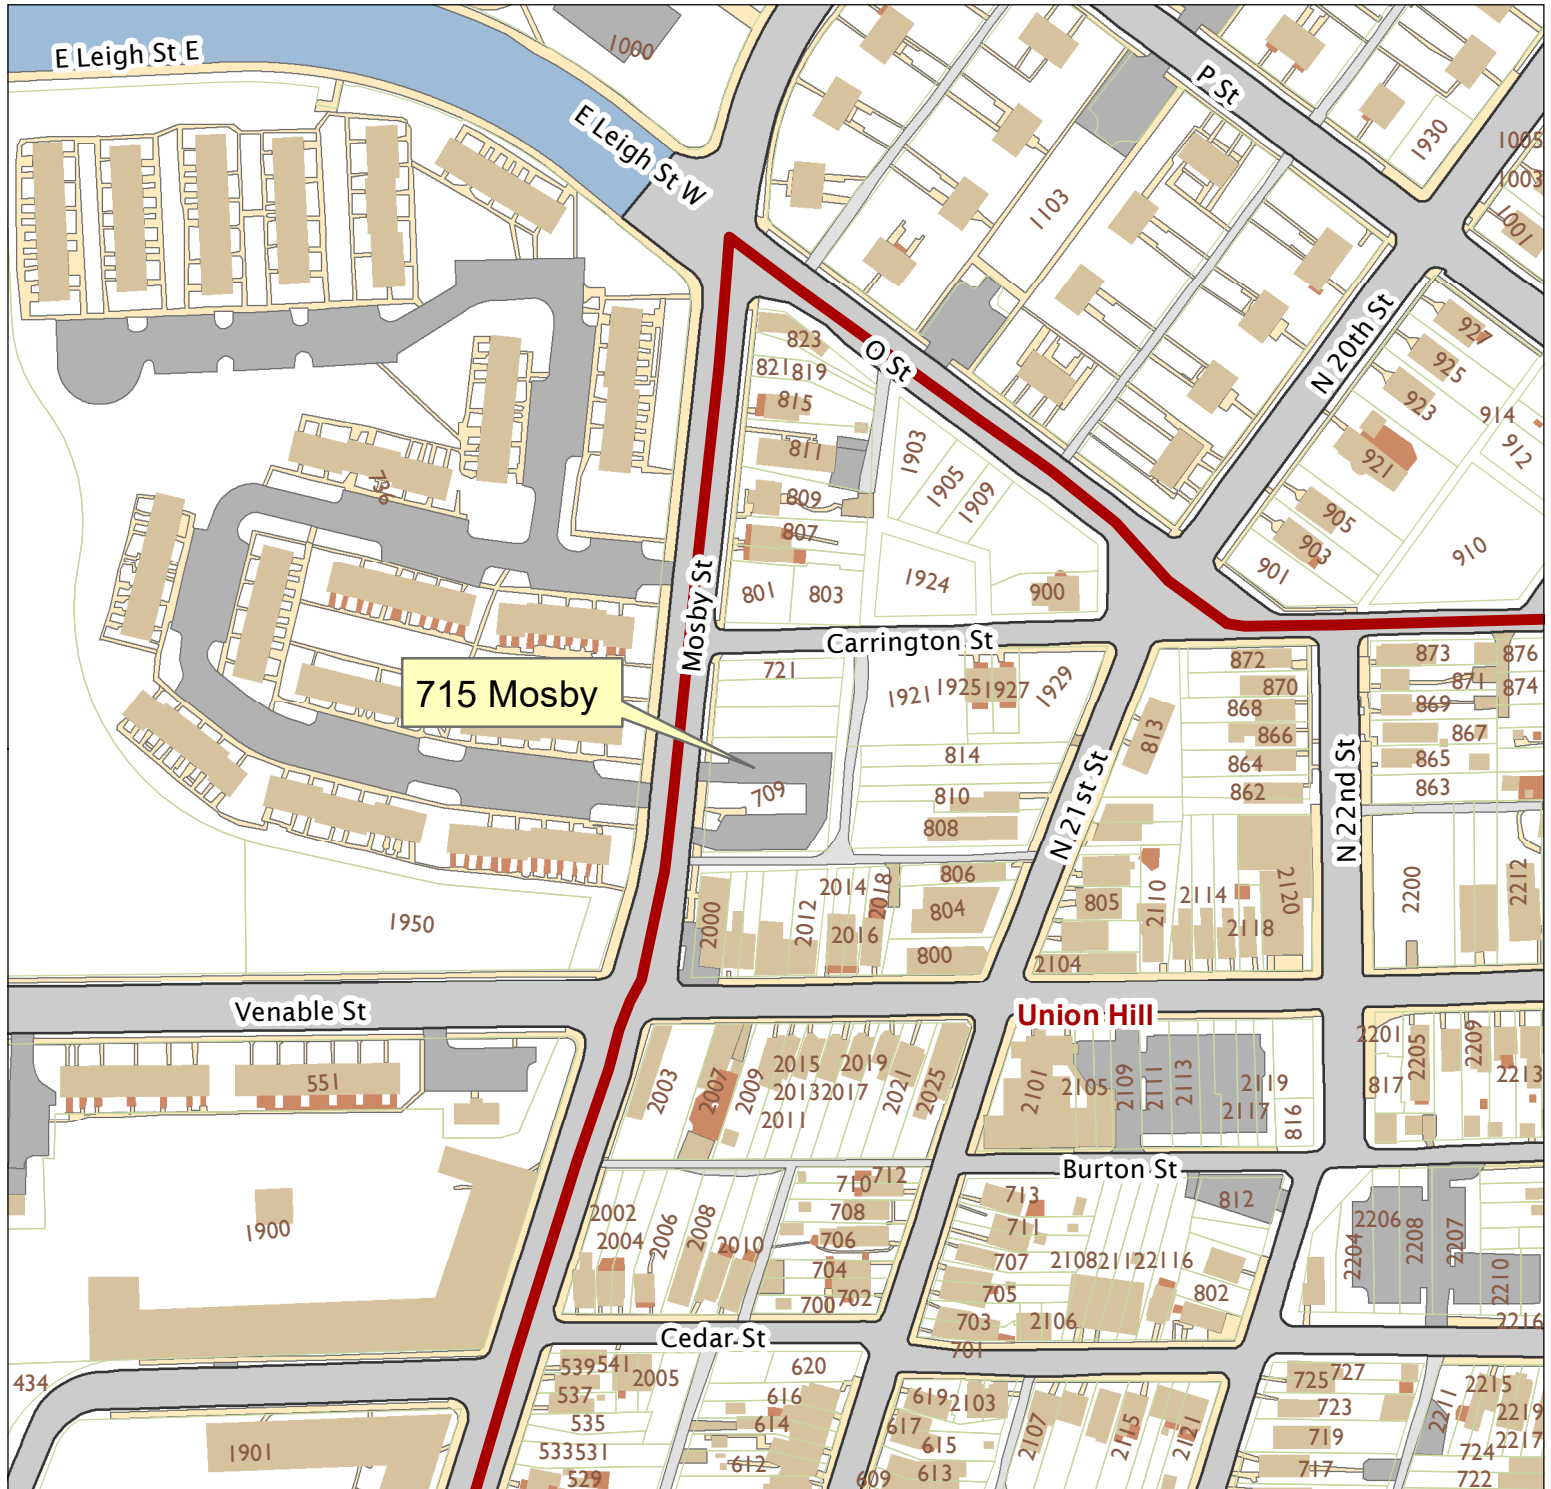

715 Mosby Street

City of Richmond, VA

Geographic Information Systems

Map printed by jonesl2 on 2019.03.07.

Document Path: G:\PDR\Planning & Preservation\CAR\Meetings\00 Current Meeting\Base Maps\Tools\Base Map.mxd

Disclaimer:
The City of Richmond assumes no liability either for any errors, omissions, or inaccuracies in the information provided regardless of the cause of such or for any decision made, action taken, or action not taken by the user in reliance upon any maps or information provided herein.