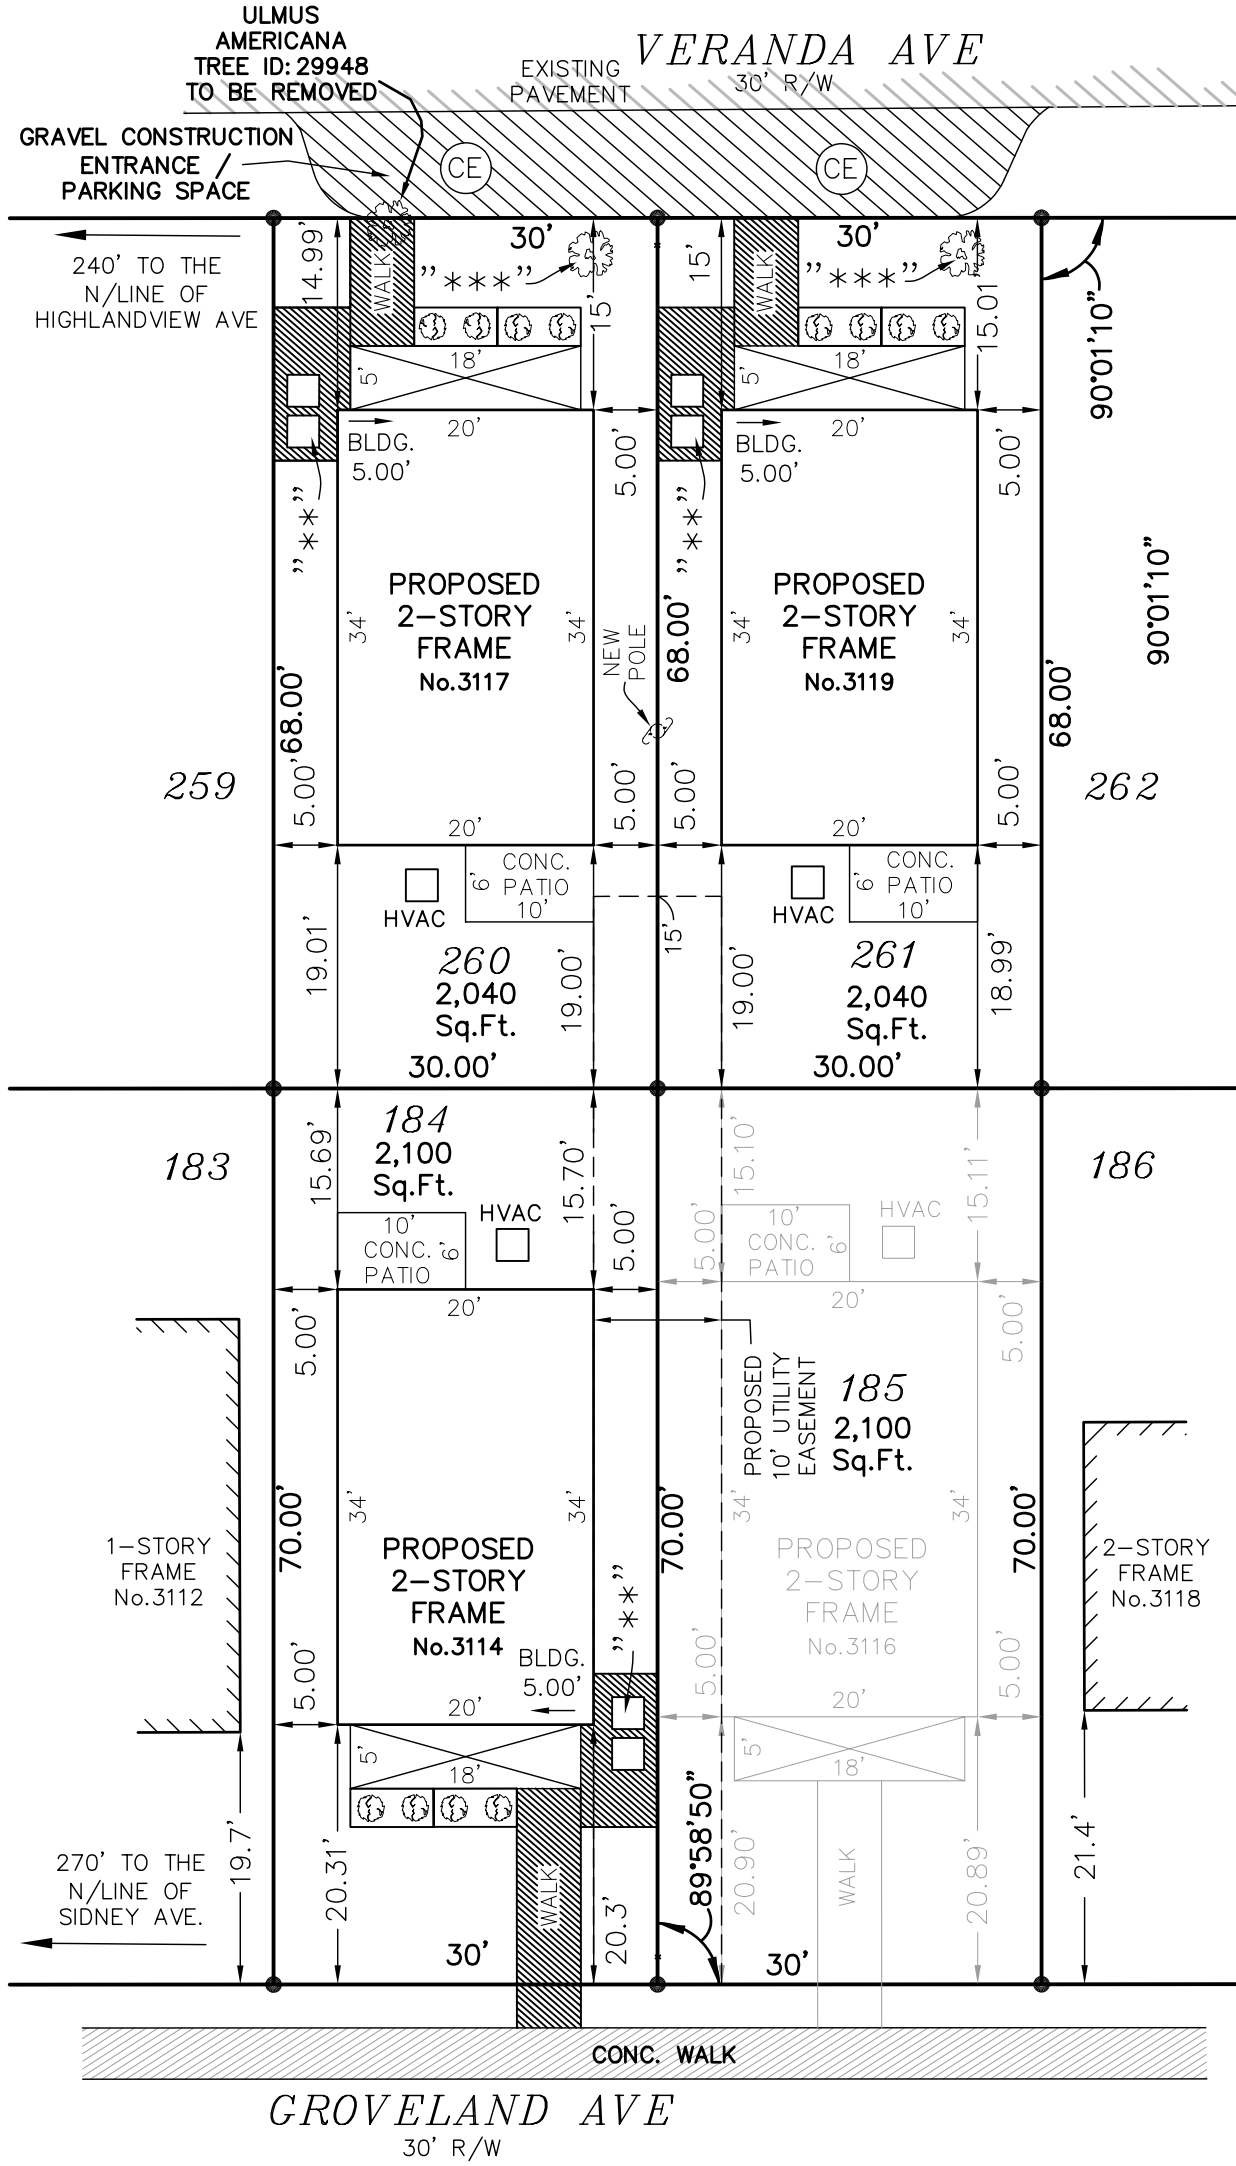

- ***
NEW TREE
"NYSSA SYLVATICA"
- **
SUPER CANS
WITH SCREENING
< 5' TALL
- 
MULCH BED
WITH
LANDSCAPING

SKETCH SHOWING THE
PROPOSED IMPROVEMENTS
ON LOTS 184, 260 AND 261,
"HIGHLAND TERRACE"
IN CITY OF RICHMOND, VA.

SCALE: 1"=15'
JOB NO. 201013724