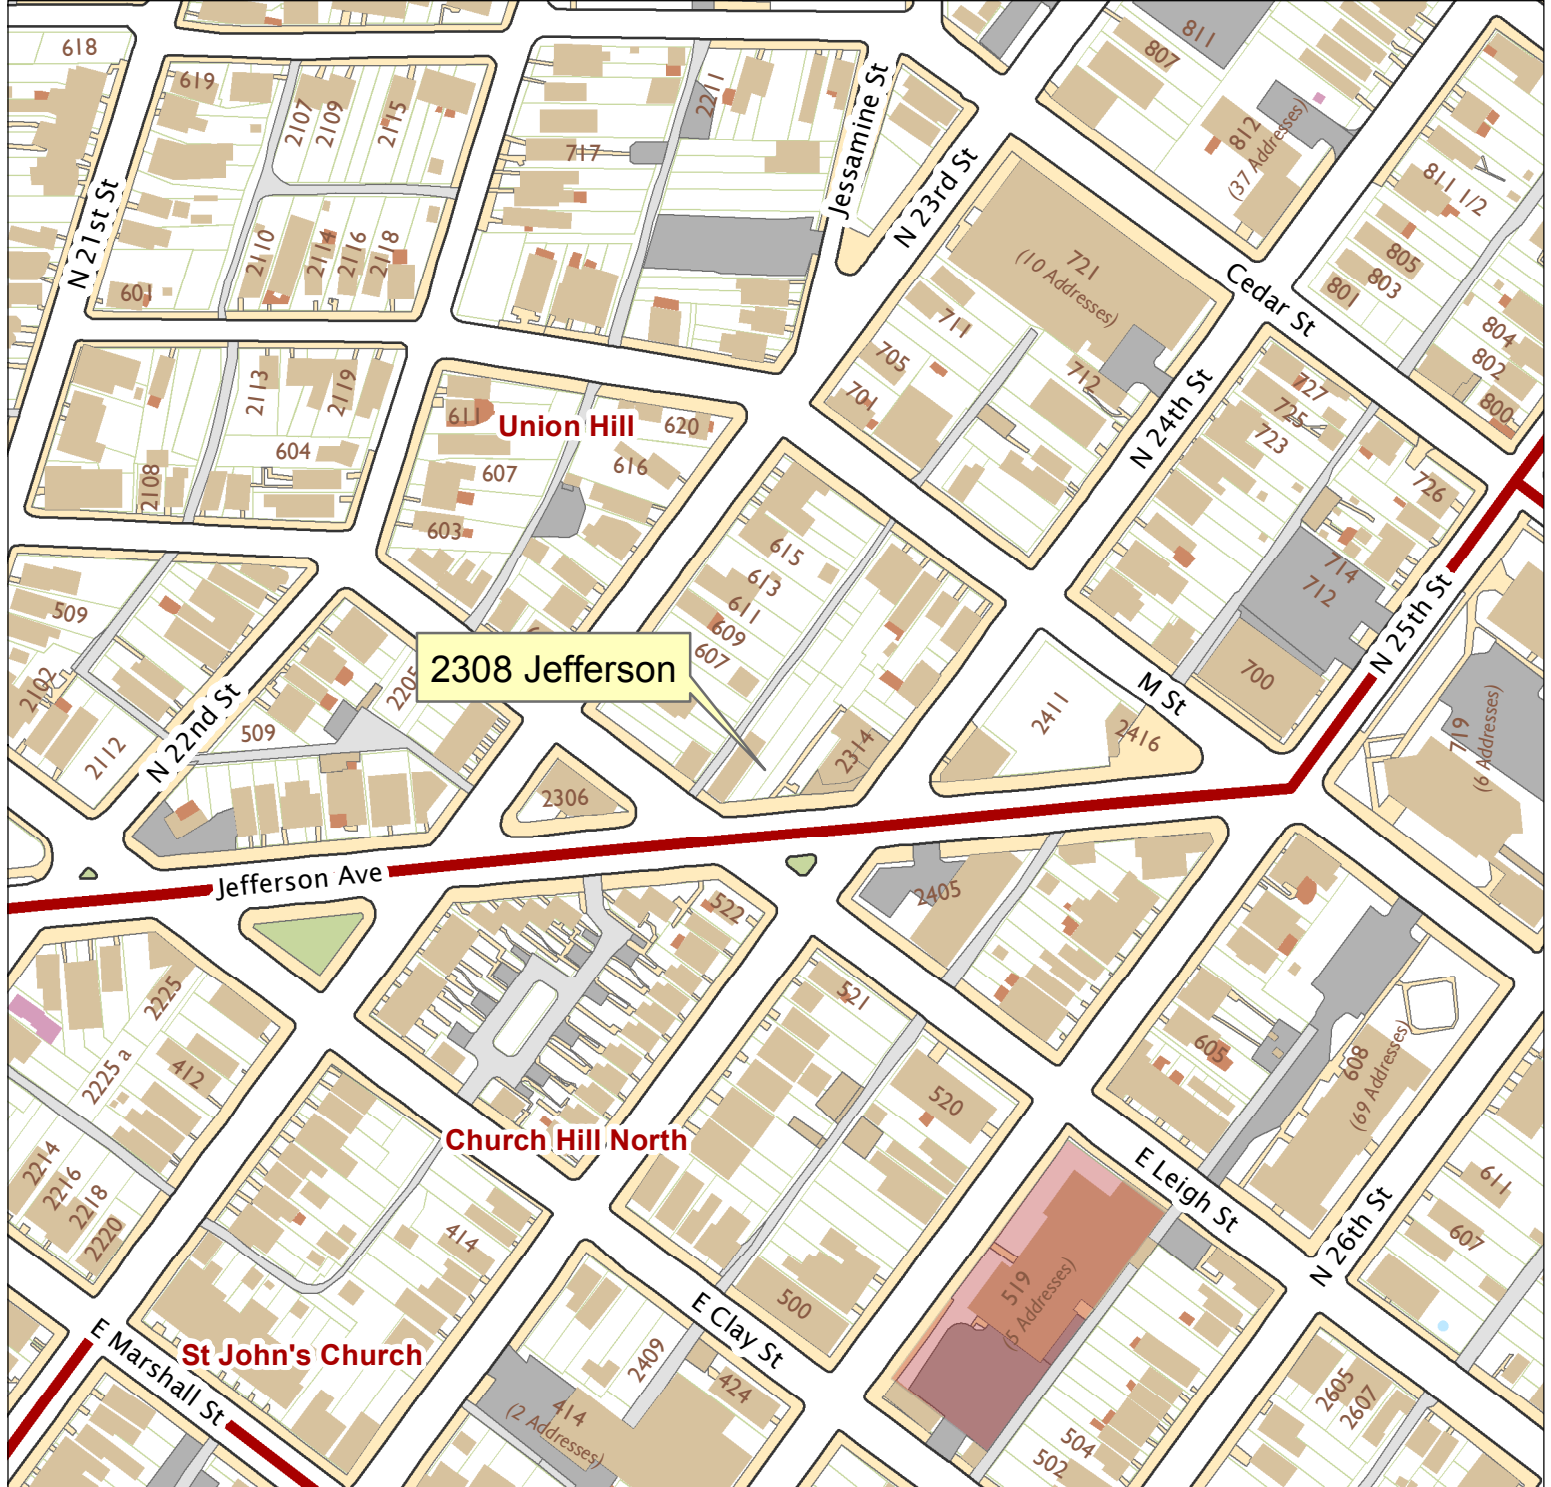

# 2308 Jefferson Avenue

City of Richmond, VA

Geographic Information Systems

2308 Jefferson

Union Hill

Church Hill North

St John's Church

1 inch = 200 feet

Map printed by palmquwd on 2016.01.13.

Document Path: G:\PDR\Planning & Preservation\CAR\Applications\Base Maps\Base Map.mxd

**Disclaimer:**

The City of Richmond assumes no liability either for any errors, omissions, or inaccuracies in the information provided regardless of the cause of such or for any decision made, action taken, or action not taken by the user in reliance upon any maps or information provided herein.

Location Reference