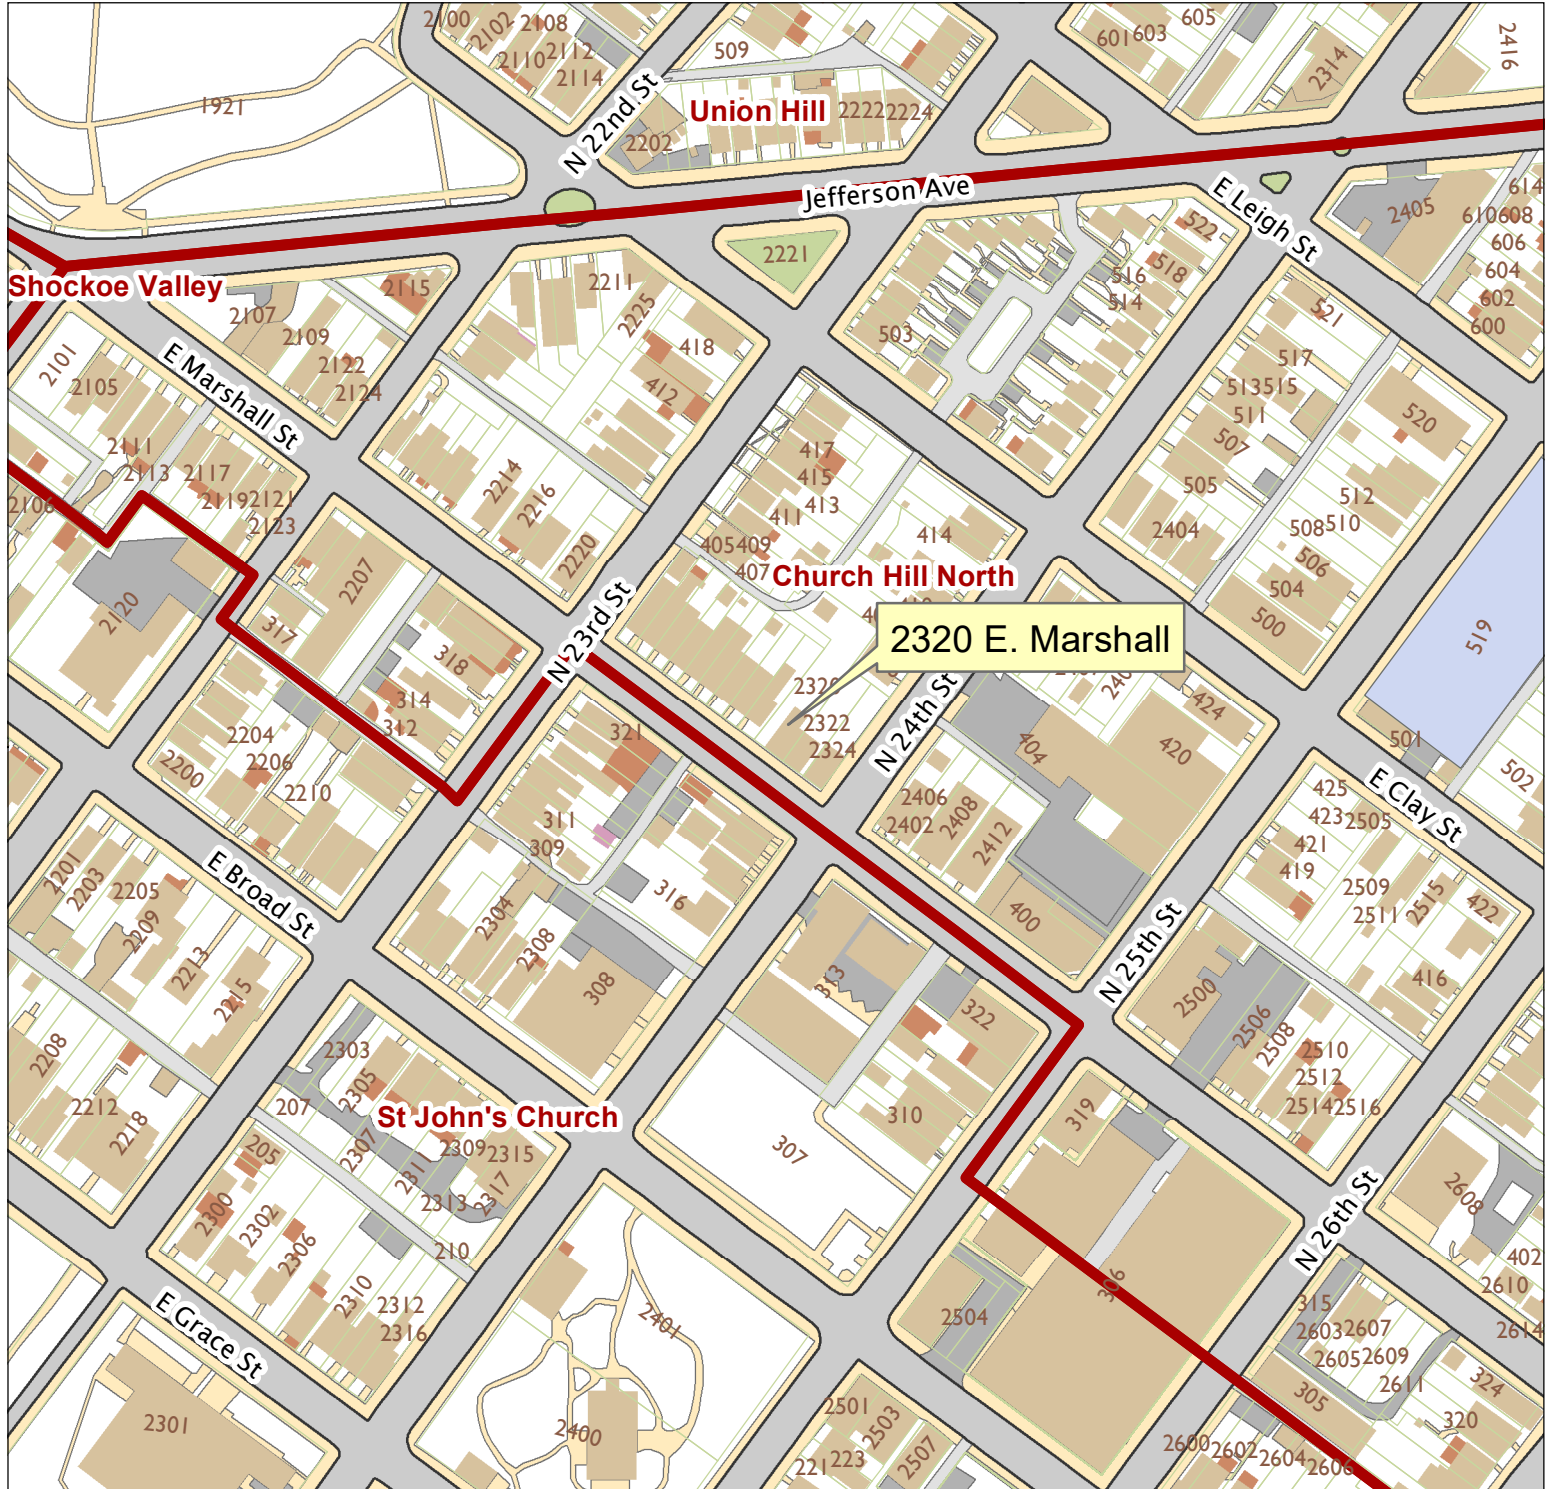

2320 E. Marshall Street

City of Richmond, VA

Geographic Information Systems

1 inch = 200 feet

Map printed by jonescl2 on 2019.03.07.

Document Path: G:\PDR\Planning & Preservation\CAR\Meetings\00 Current Meeting\Base Maps\Tools\Base Map.mxd

Disclaimer:

The City of Richmond assumes no liability either for any errors, omissions, or inaccuracies in the information provided regardless of the cause of such or for any decision made, action taken, or action not taken by the user in reliance upon any maps or information provided herein.

Location Reference