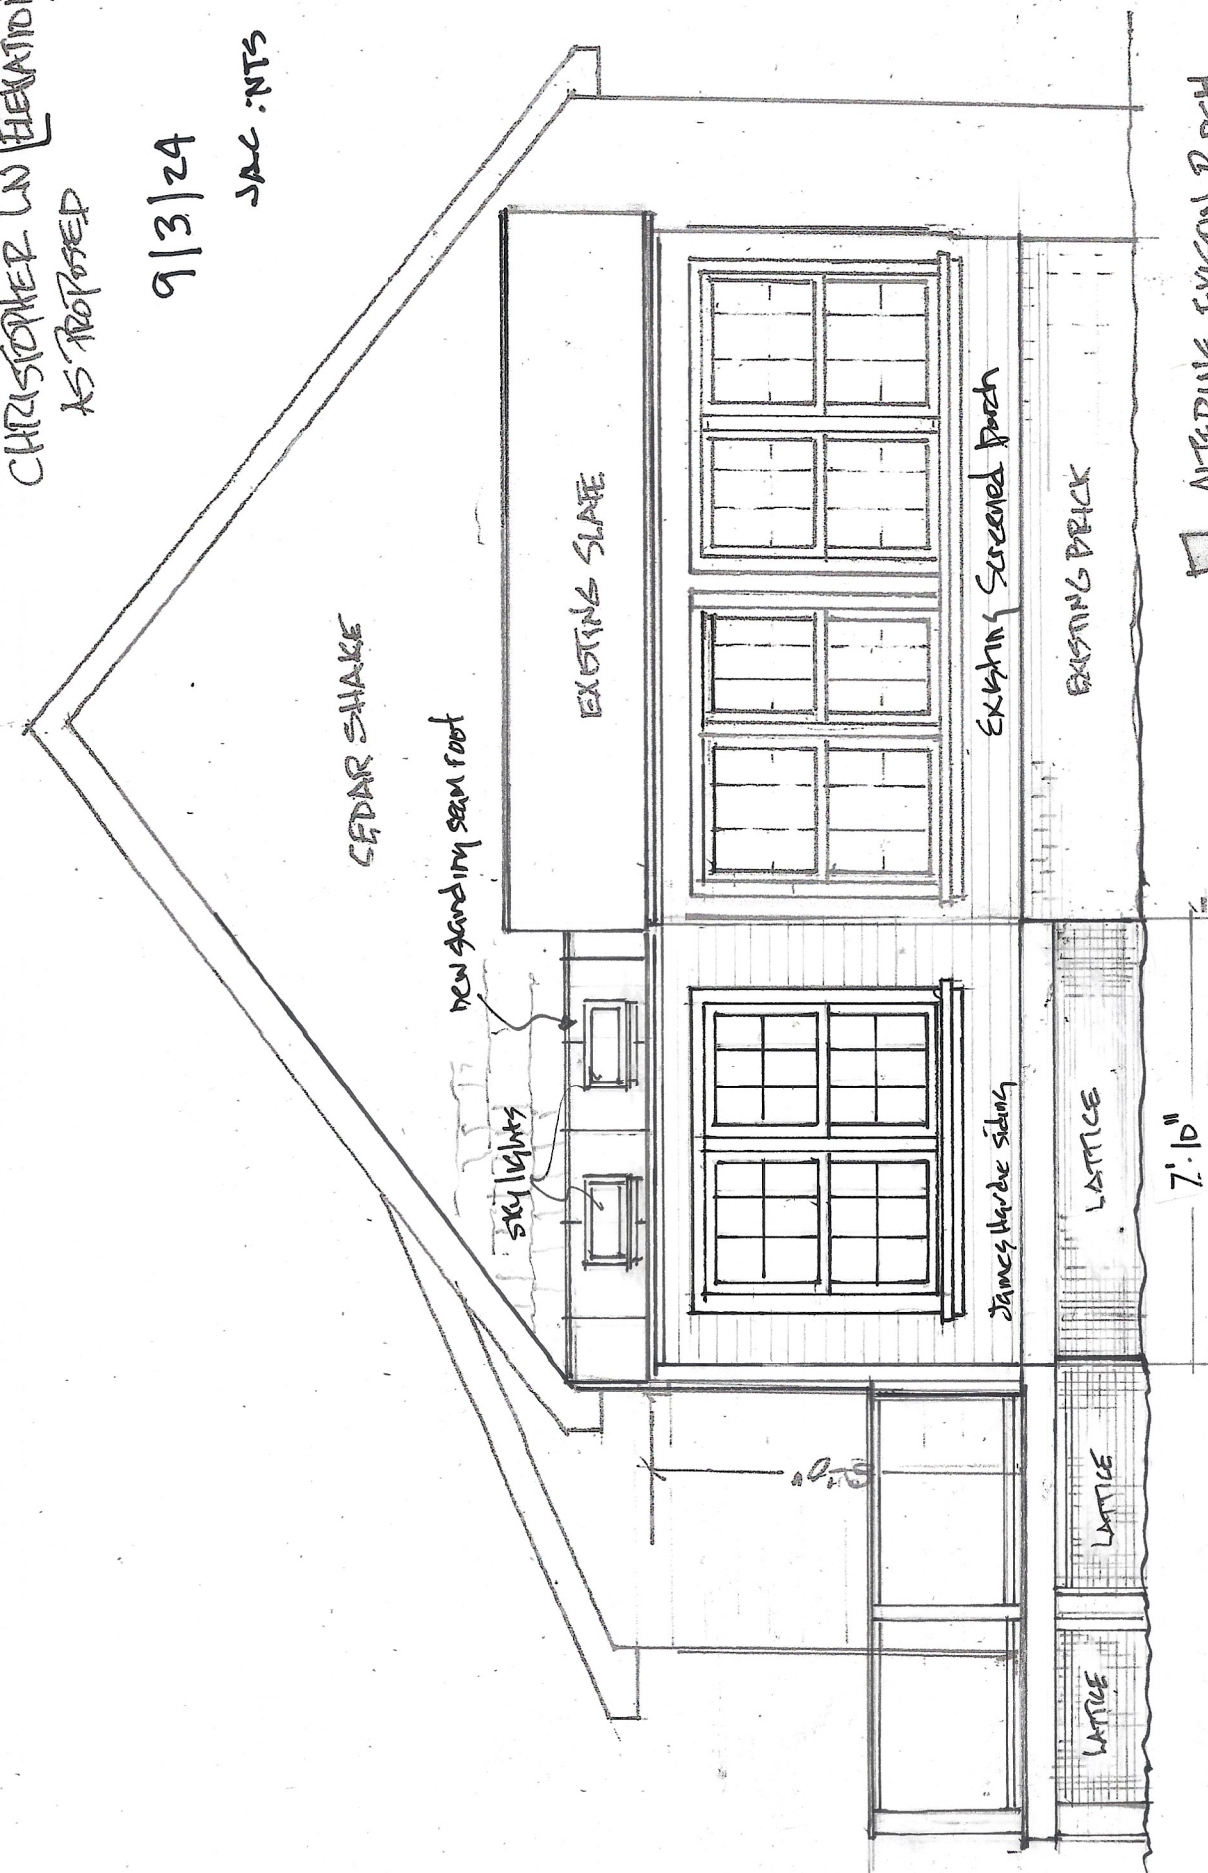

700 LIBBIE AV [ALTERNATE]
CHRISTOPHER LN BEHAVIOR
AS PROPOSED

9/3/24

JAC:NTS

LIBBIE ME

☐ ALTERING EXISTING PORCH

☐ ADDITION

700 11th Ave
Alternate Elevation

9/13/24

JAC: NTS

CHRISTOPHERS LN

ADDITION
REAR VIEW