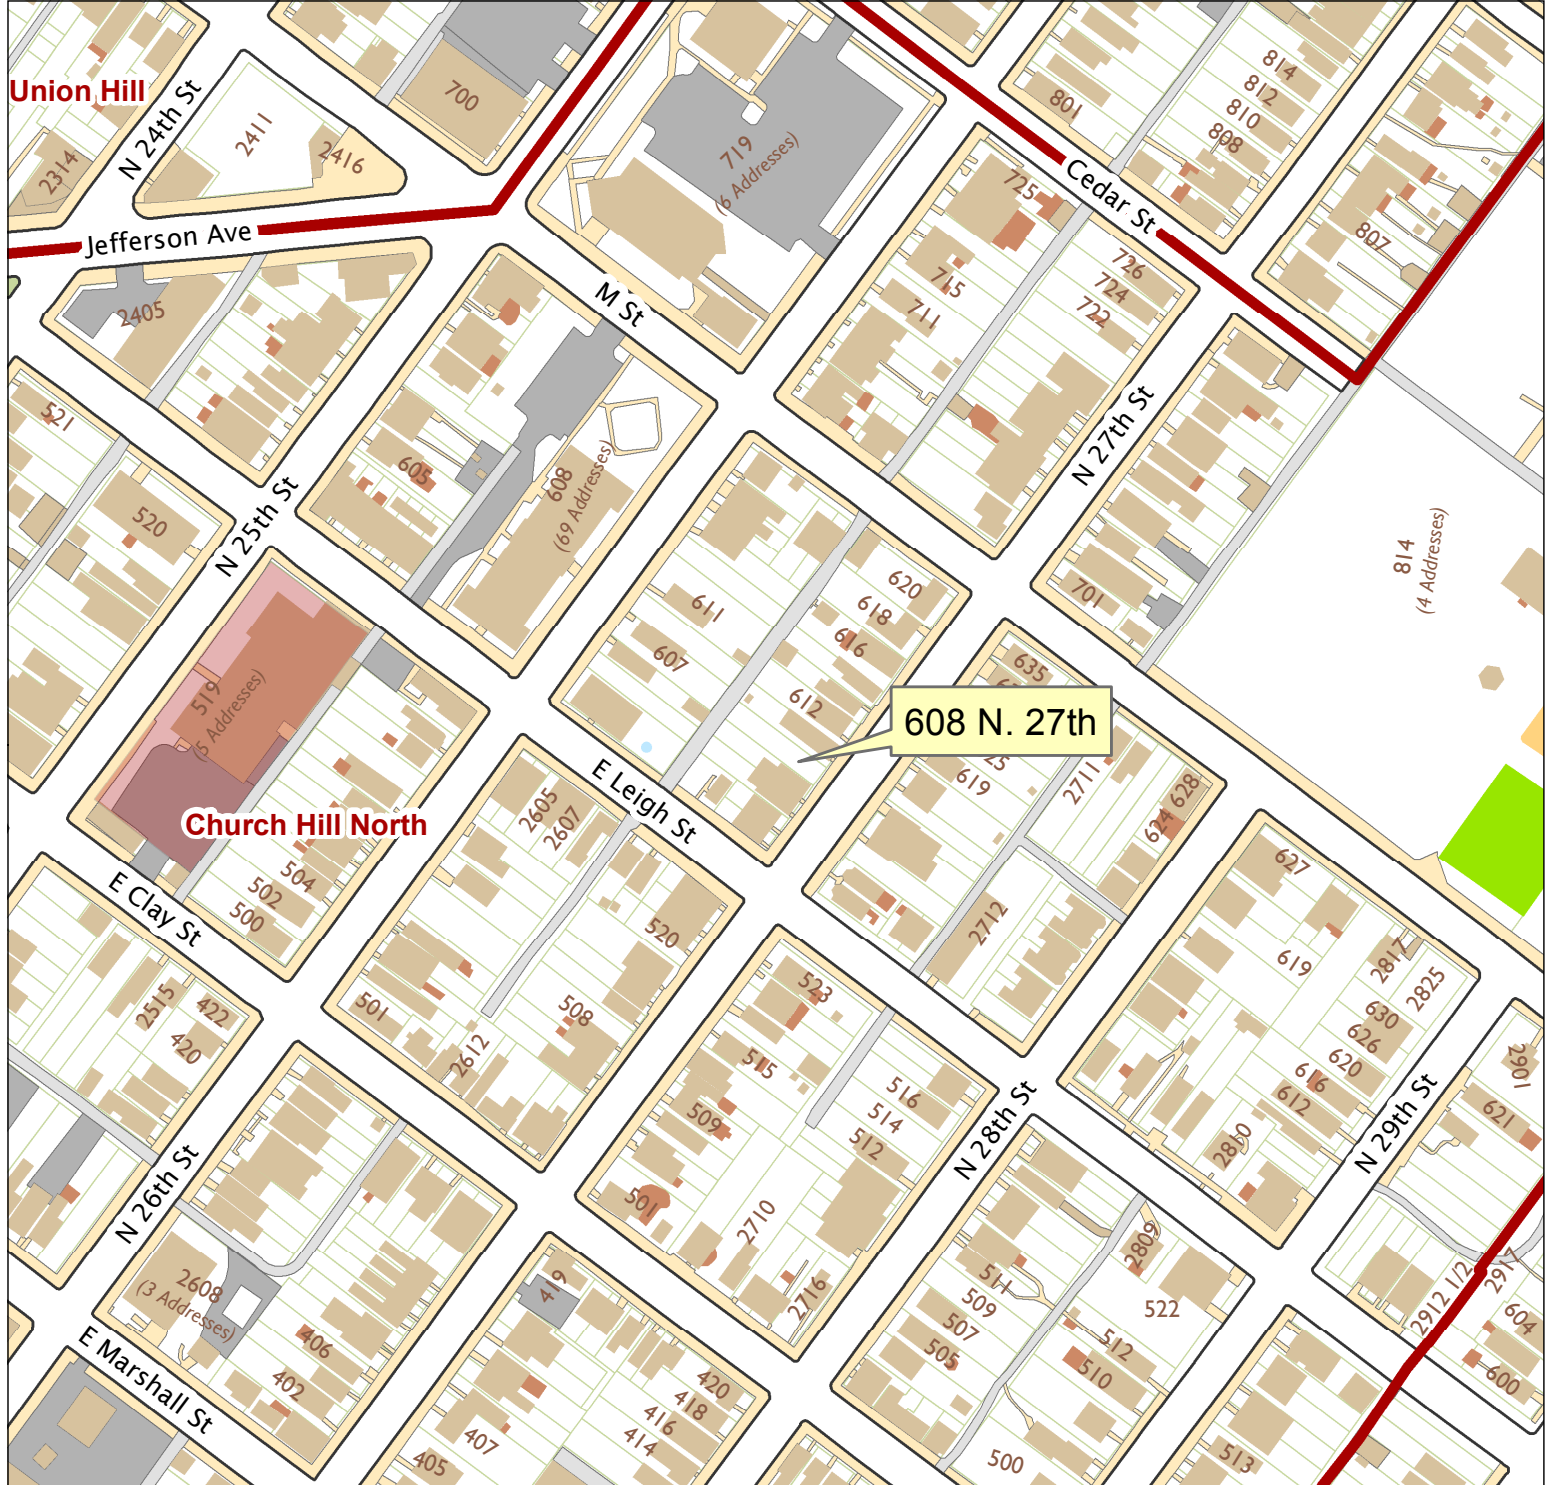

# 608 N. 27th Street

City of Richmond, VA

Geographic Information Systems

Map printed by palmquwd on 2015.05.11.

Document Path: G:\PDR\Planning & Preservation\CAR\Applications\Base Maps\Base Map.mxd

Disclaimer:  
The City of Richmond assumes no liability either for any errors, omissions, or inaccuracies in the information provided regardless of the cause of such or for any decision made, action taken, or action not taken by the user in reliance upon any maps or information provided herein.