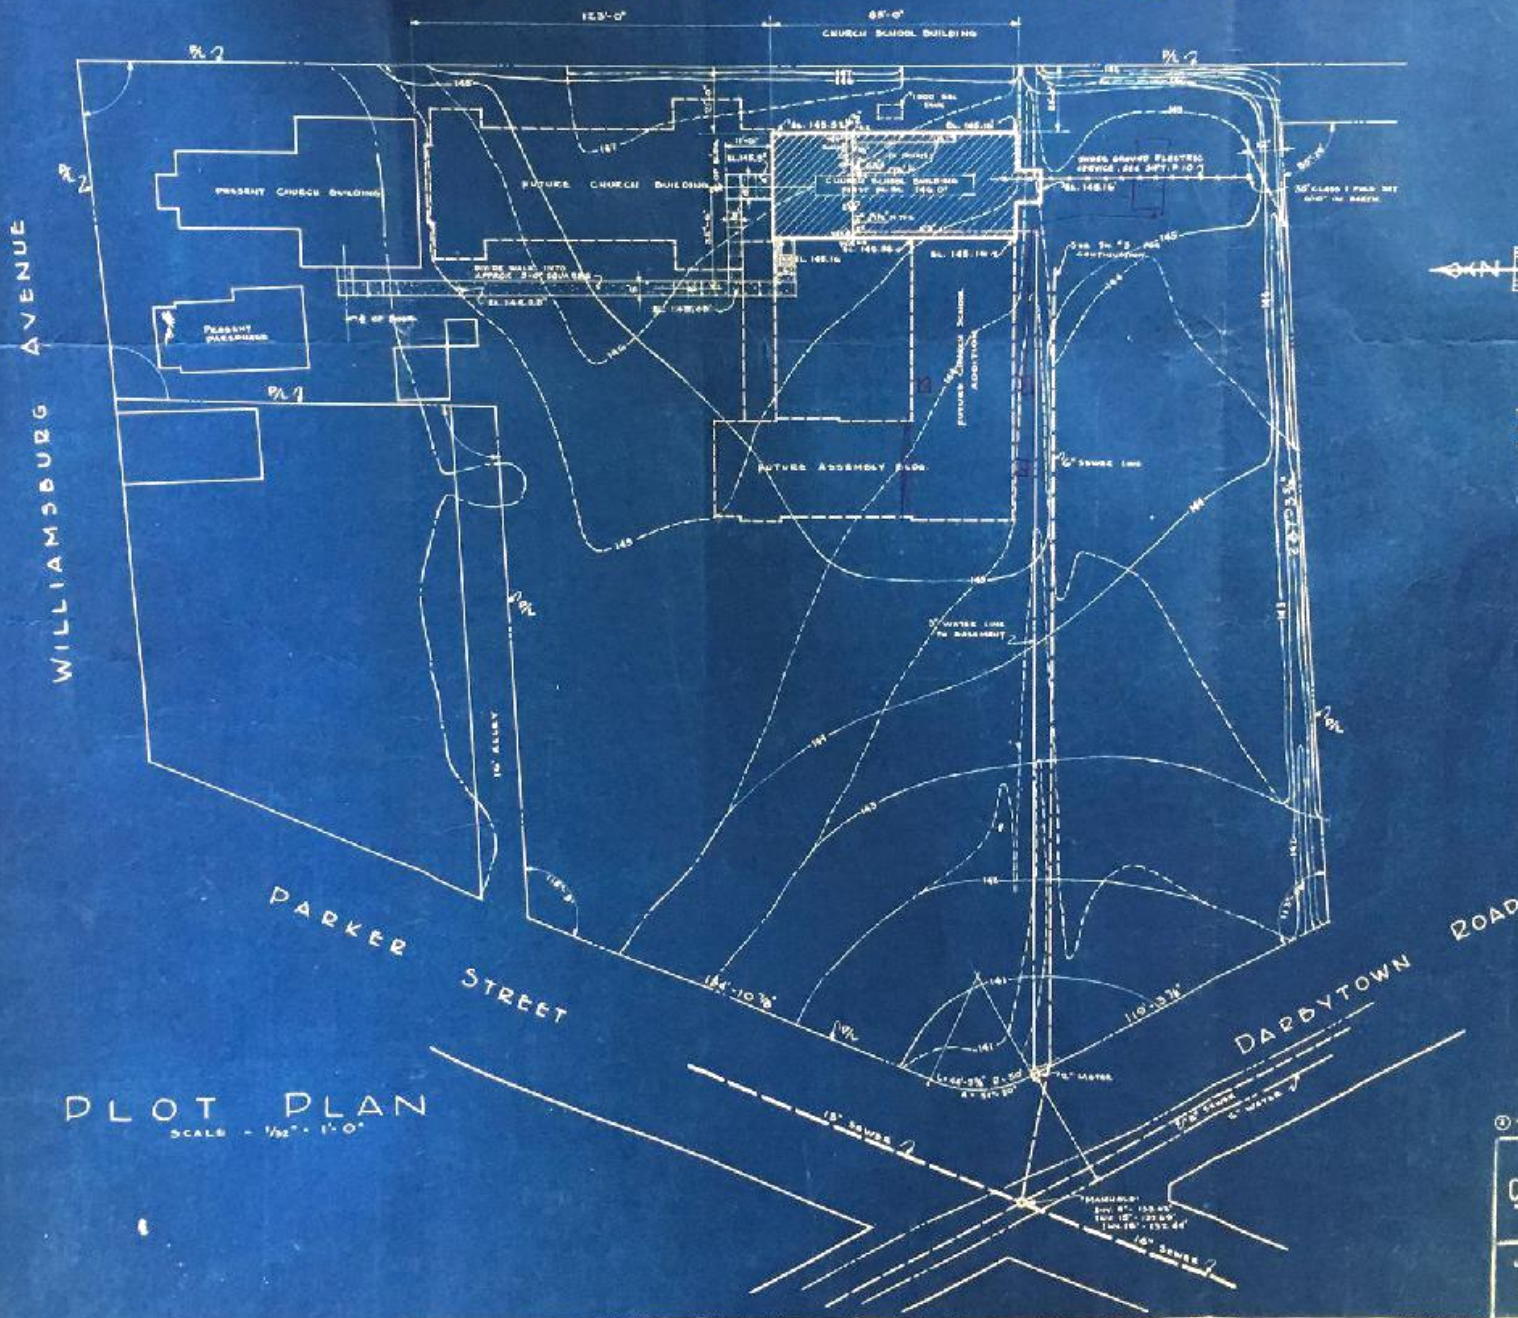

CALVARY METHODIST CHURCH

RICHMOND VIRGINIA

PLOT PLAN
SCALE - 1/32" = 1'-0"

THAT ALL THE PEOPLE OF THE EARTH
MAY KNOW THAT THE LORD IS GOD AND
THAT THERE IS NONE ELSE.
I KINGS, 8: 60

CHURCH SCHOOL BUILDING CALVARY METHODIST CHURCH RICHMOND, VIRGINIA		ISSUED FEB. 21, 1948 DRAWN BY A. J. S. C. CHECKED BY J. H. CROOK
JOHN STAFFORD EFFORD ARCHITECT CENTRAL NATIONAL BANK BUILDING RICHMOND, VIRGINIA		SHEET NO 1 OF 5