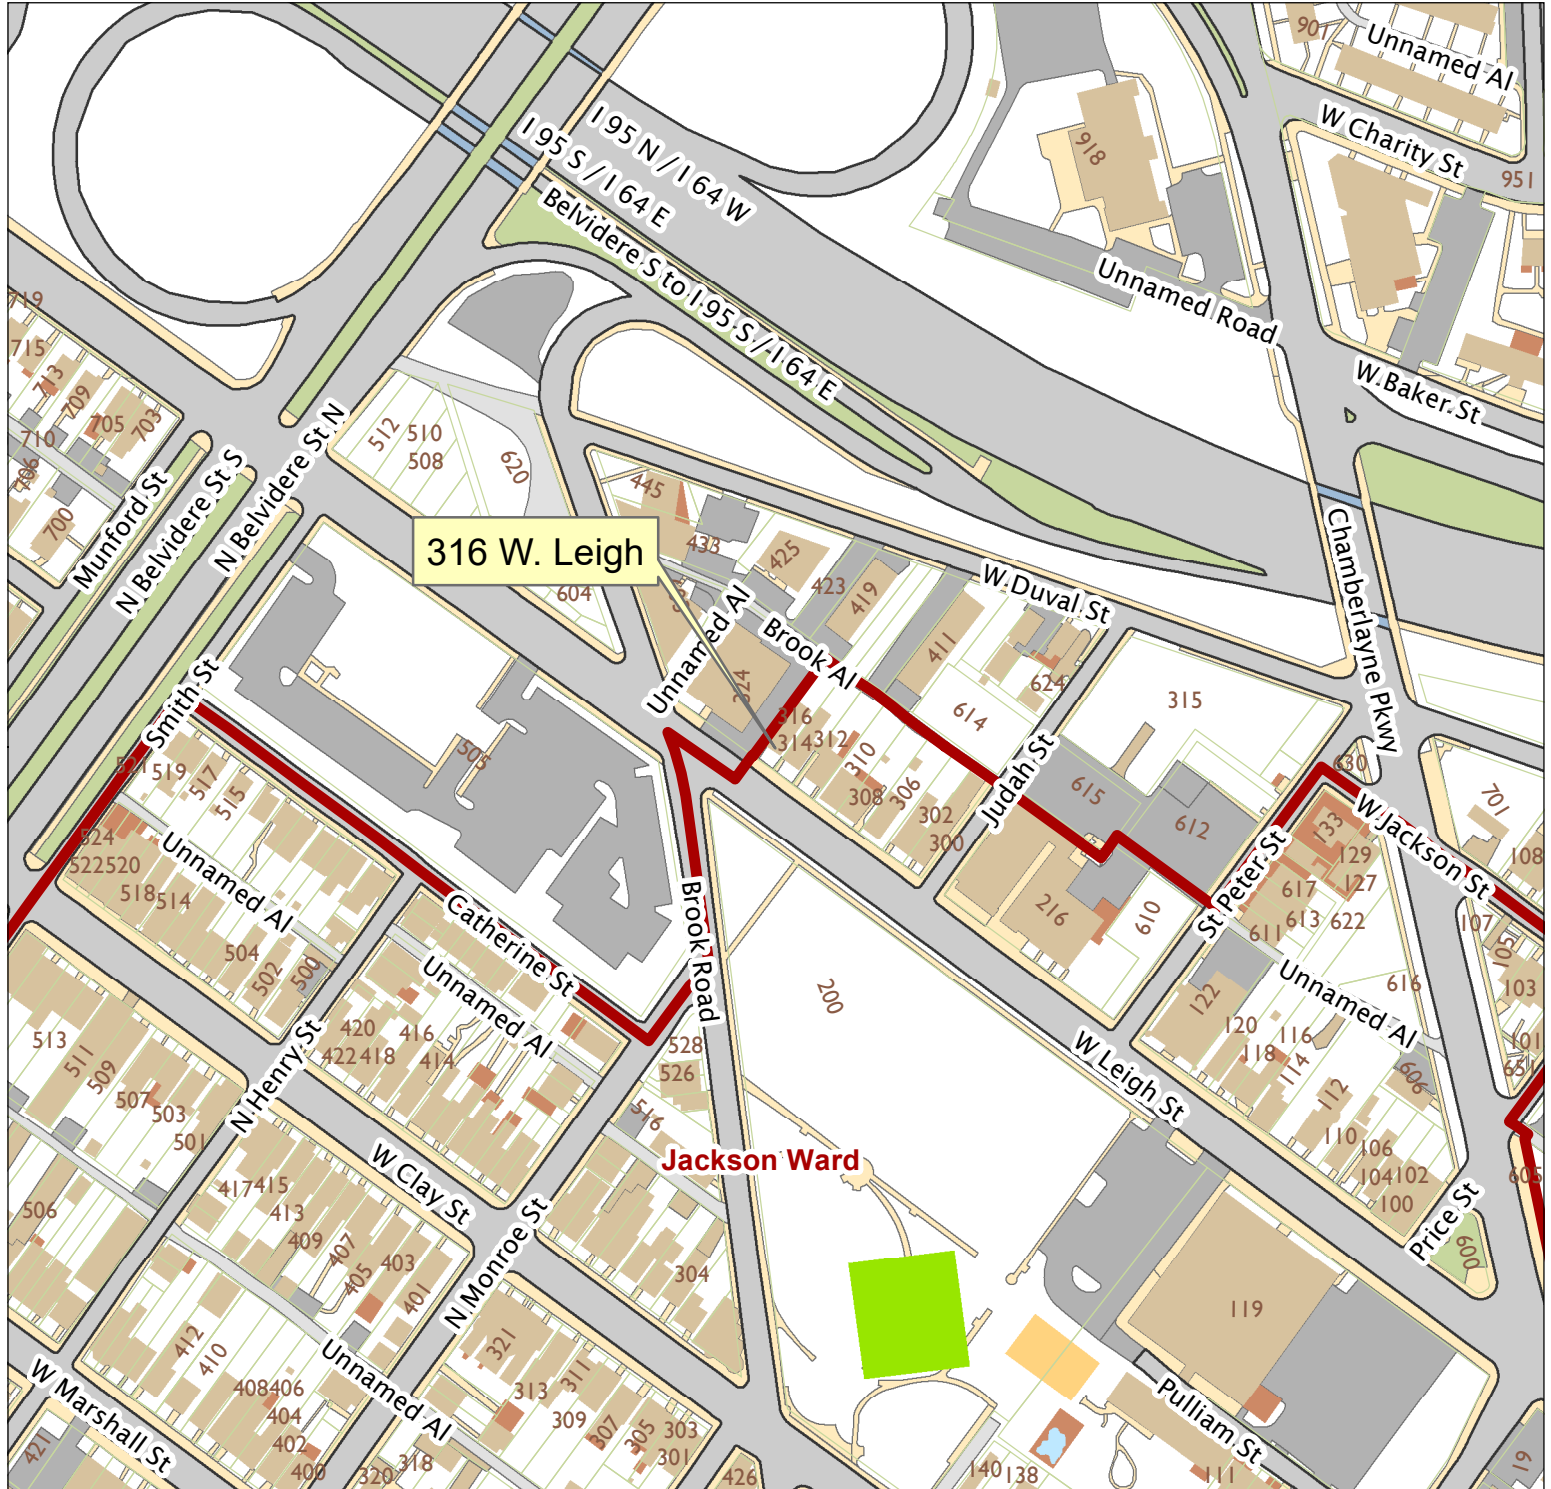

# 316 West Leigh Street

City of Richmond, VA

Geographic Information Systems

316 W. Leigh

Jackson Ward

1 inch = 200 feet

Map printed by jonesl2 on 2019.03.07.

Document Path: G:\PDR\Planning & Preservation\CAR\Meetings\00 Current Meeting\Base Maps\Tools\Base Map.mxd

Disclaimer:  
The City of Richmond assumes no liability either for any errors, omissions, or inaccuracies in the information provided regardless of the cause of such or for any decision made, action taken, or action not taken by the user in reliance upon any maps or information provided herein.

Location Reference