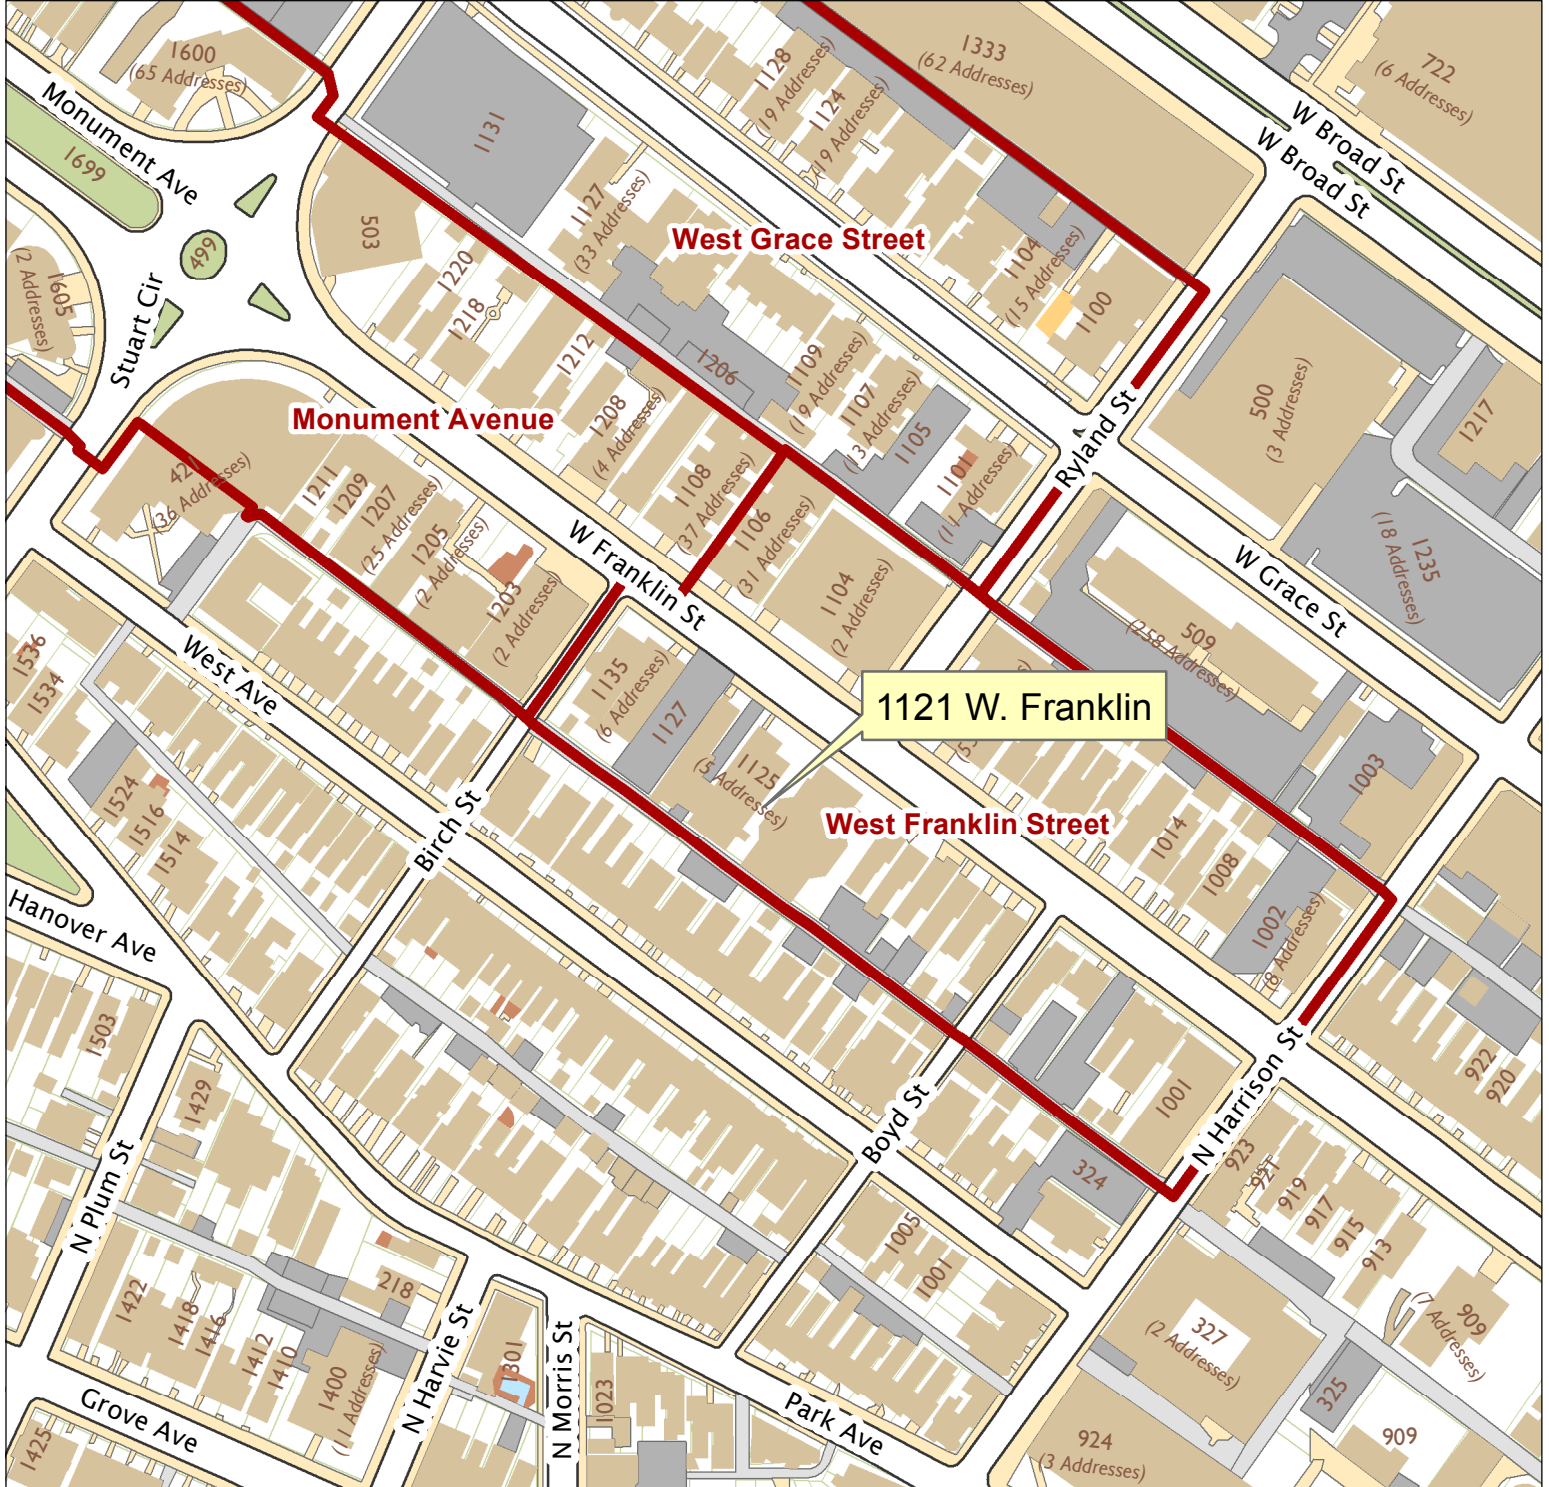

# 1121 W. Franklin Street

City of Richmond, VA

Geographic Information Systems

1 inch = 200 feet

Map printed by palmquwd on 2016.03.10.

Document Path: G:\PDR\Planning & Preservation\CAR\Applications\Base Maps\Base Map.mxd

**Disclaimer:**

The City of Richmond assumes no liability either for any errors, omissions, or inaccuracies in the information provided regardless of the cause of such or for any decision made, action taken, or action not taken by the user in reliance upon any maps or information provided herein.

Location Reference