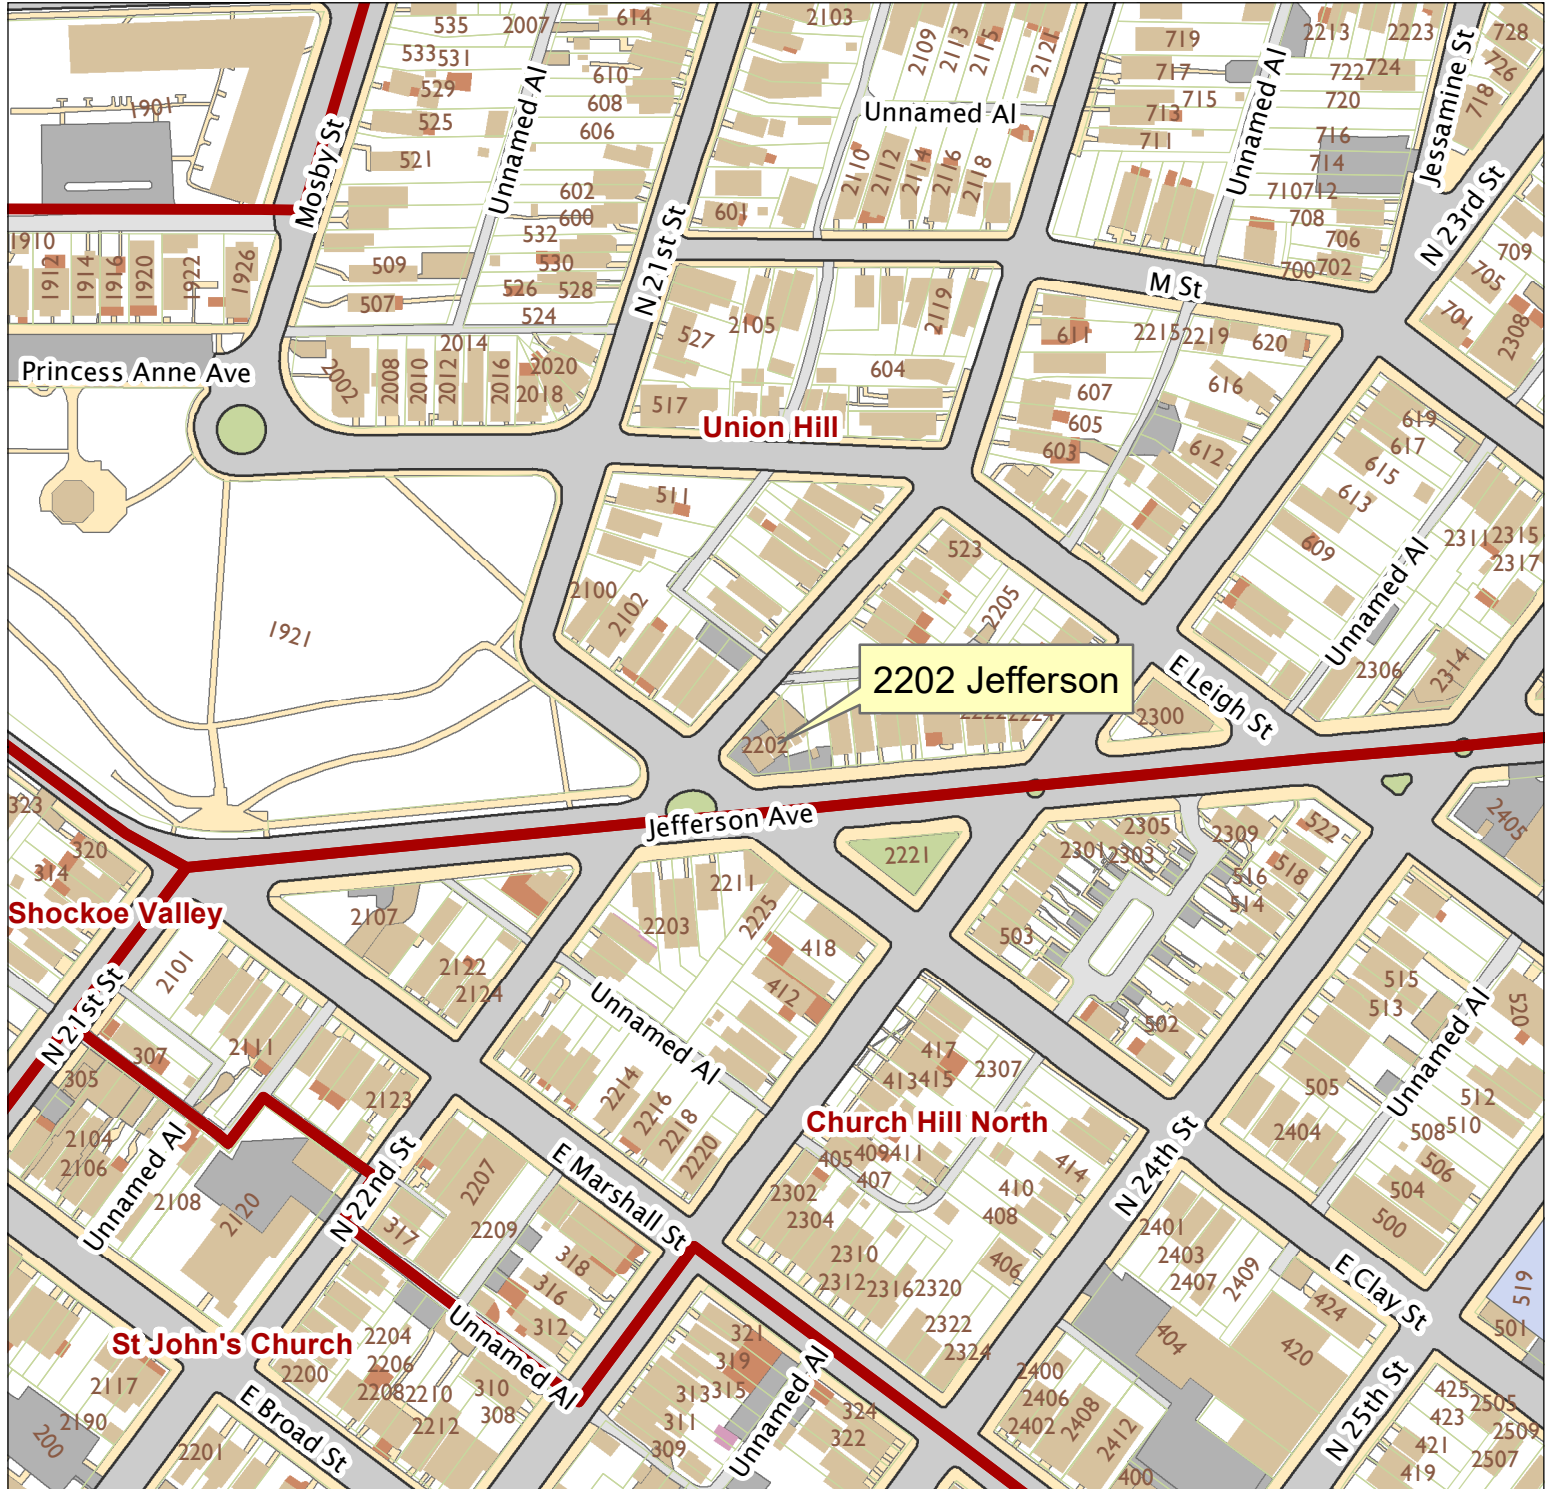

2202 Jefferson Avenue

City of Richmond, VA

Geographic Information Systems

1 inch = 200 feet

Map printed by jonescl2 on 2019.03.07.

Document Path: G:\PDR\Planning & Preservation\CAR\Meetings\00 Current Meeting\Base Maps\Tools\Base Map.mxd

Disclaimer:

The City of Richmond assumes no liability either for any errors, omissions, or inaccuracies in the information provided regardless of the cause of such or for any decision made, action taken, or action not taken by the user in reliance upon any maps or information provided herein.

Location Reference