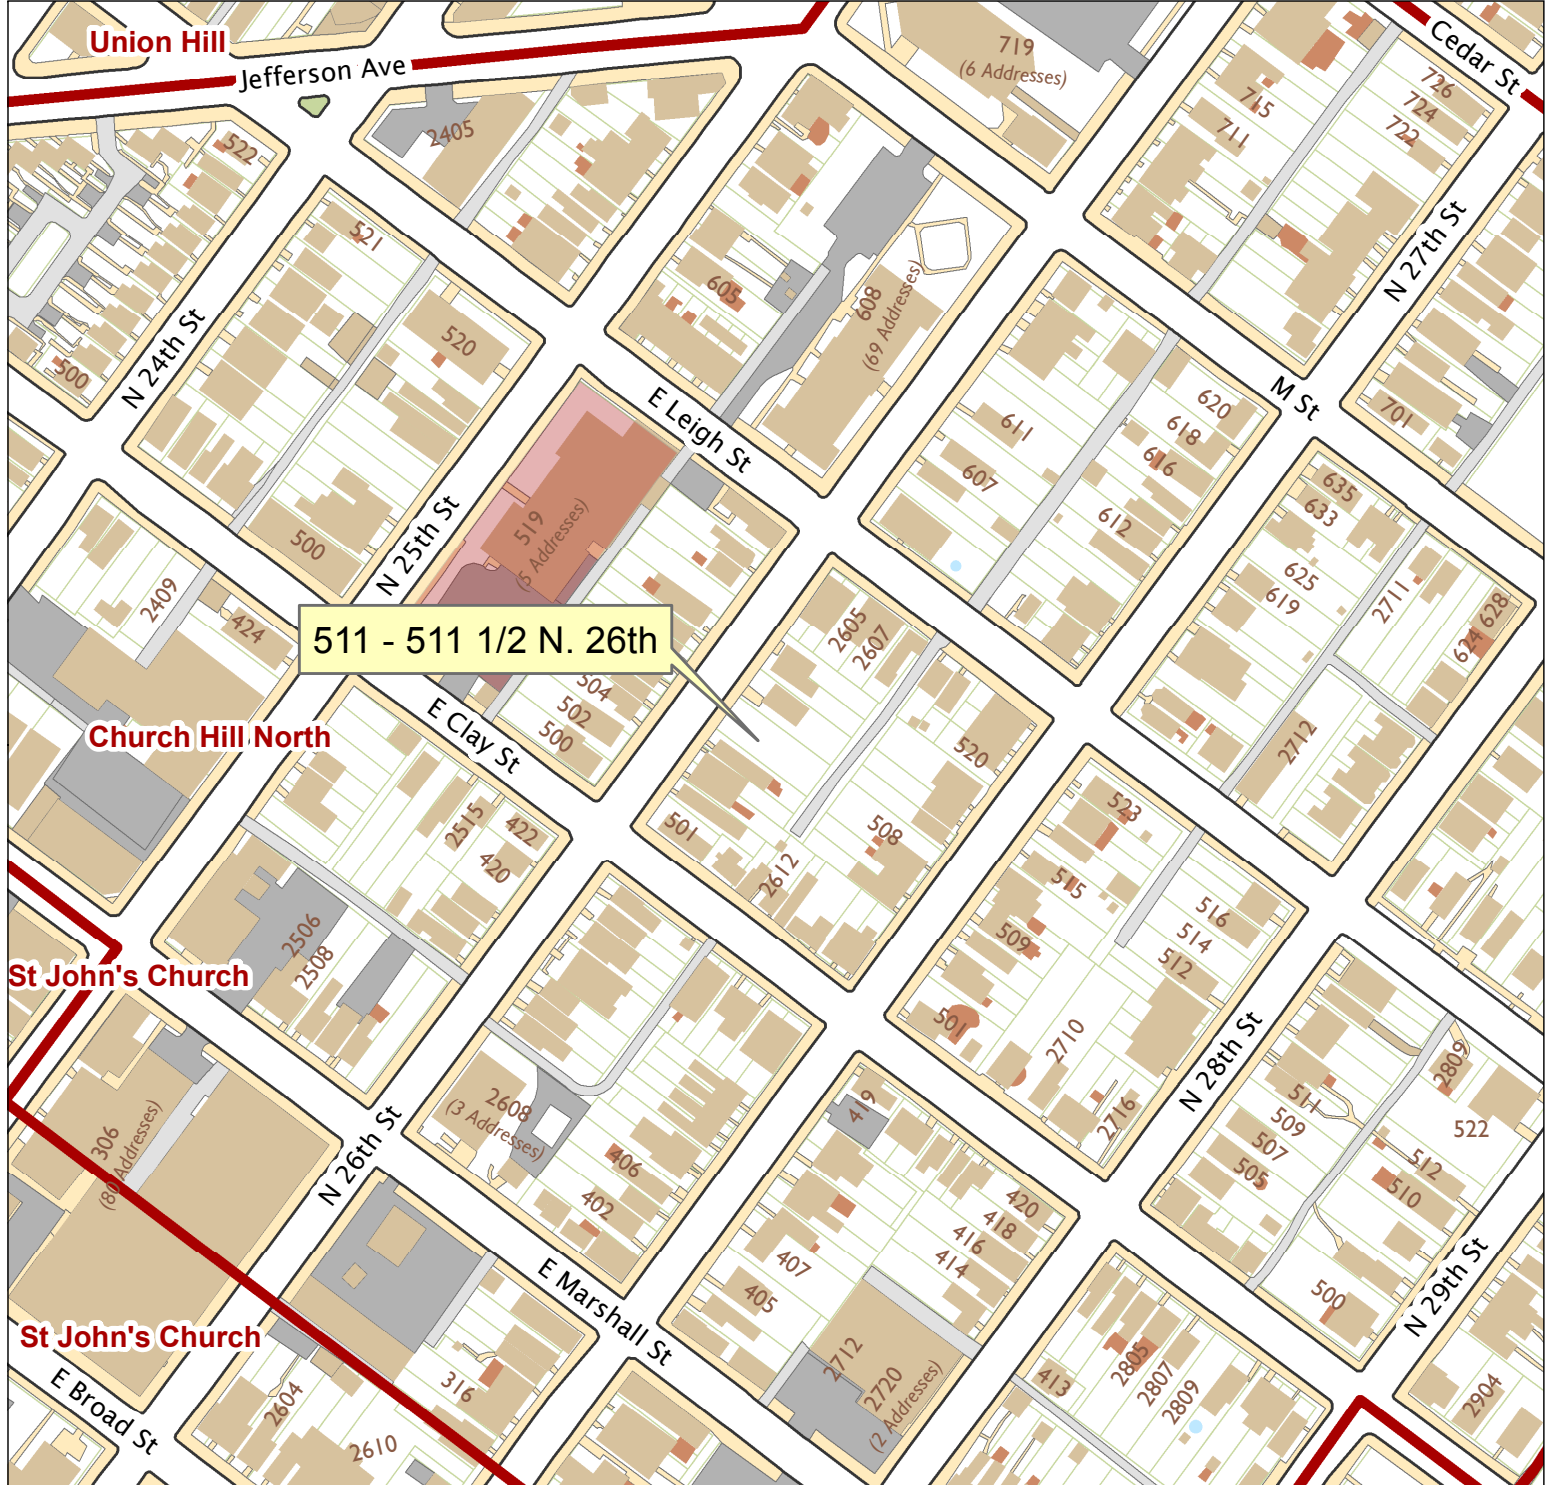

511 - 511 1/2 N. 26th Street

City of Richmond, VA

Geographic Information Systems

511 - 511 1/2 N. 26th

Map printed by palmquwd on 2015.07.14.

Document Path: G:\PDR\Planning & Preservation\CAR\Applications\Base Maps\Base Map.mxd

Disclaimer:
The City of Richmond assumes no liability either for any errors, omissions, or inaccuracies in the information provided regardless of the cause of such or for any decision made, action taken, or action not taken by the user in reliance upon any maps or information provided herein.