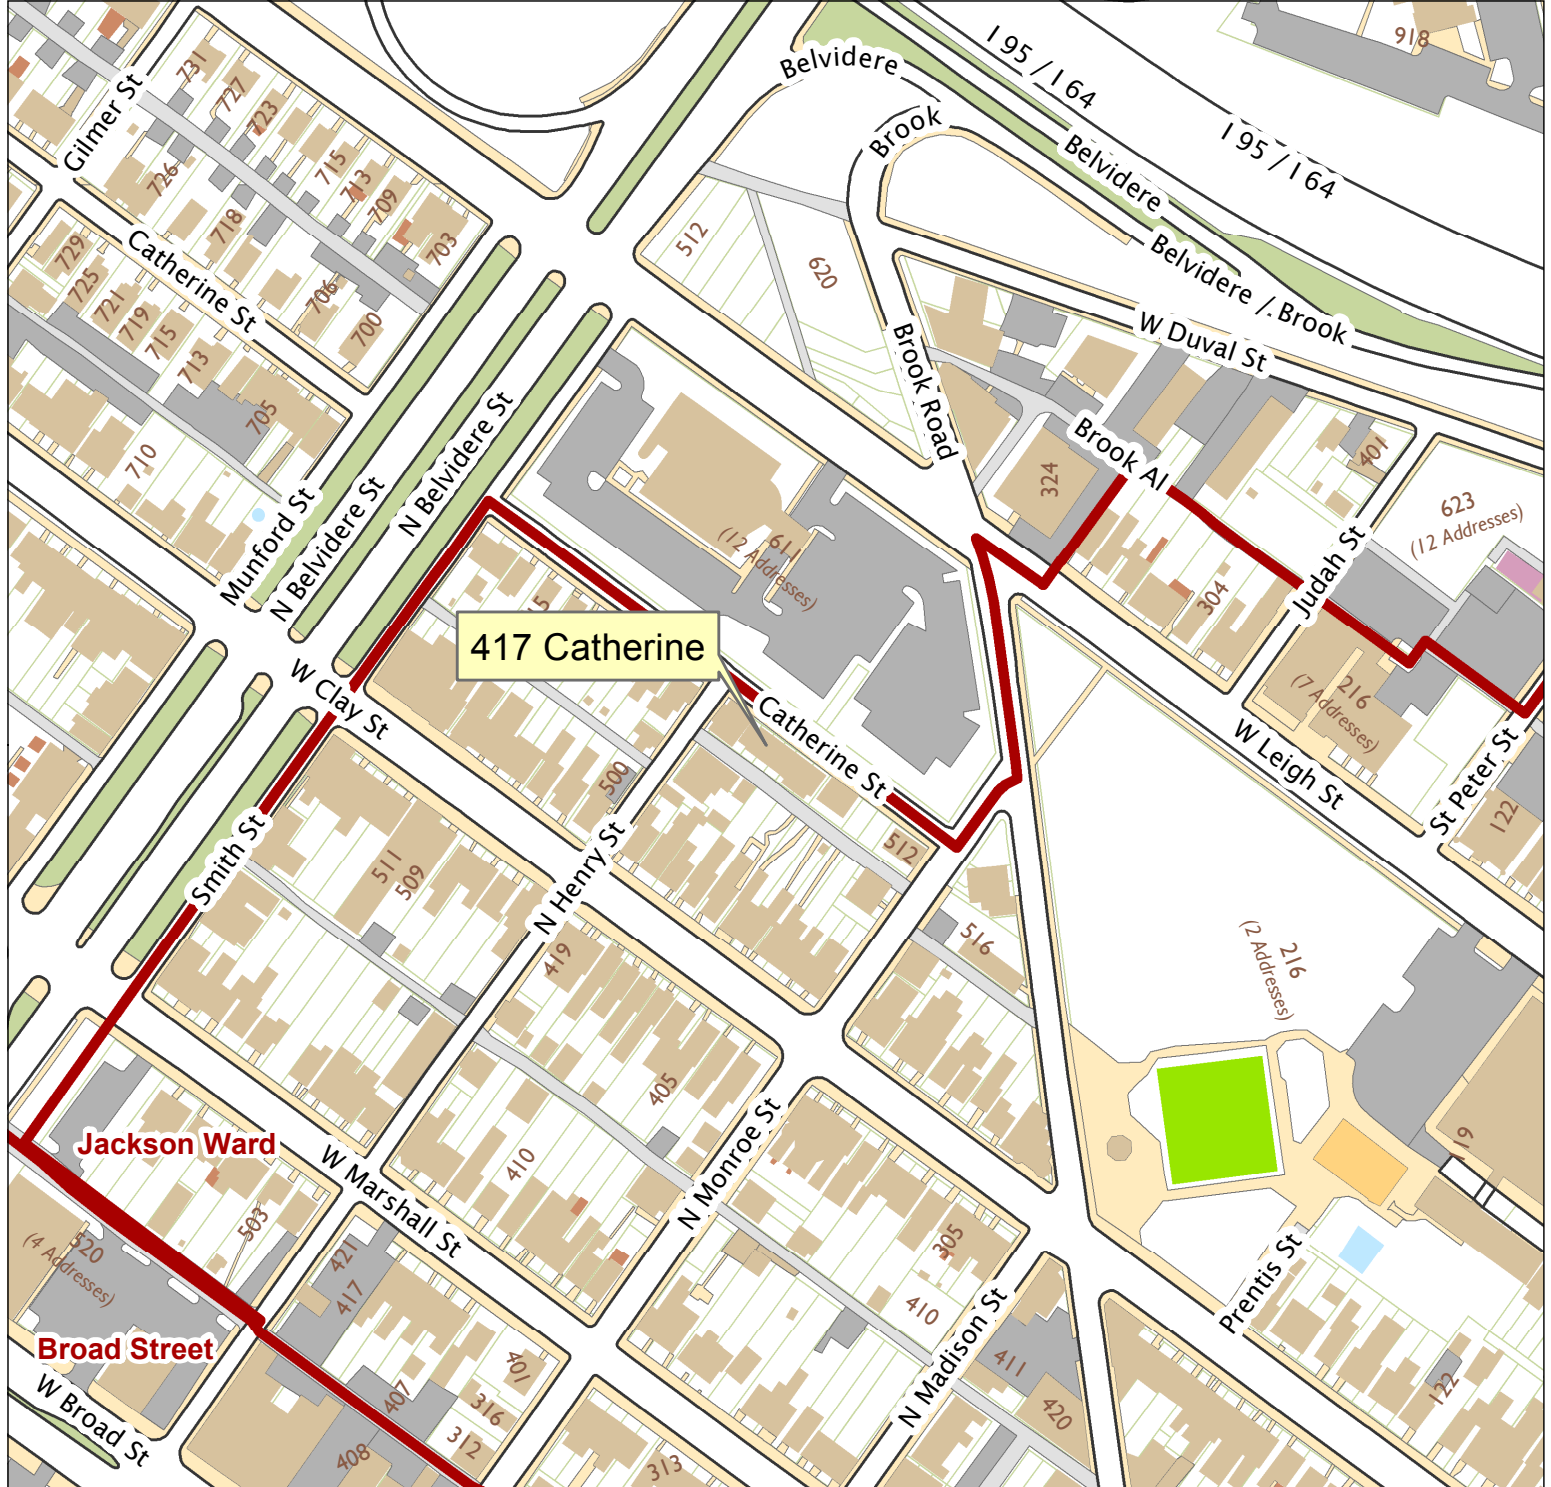

# 417 Catherine Street

City of Richmond, VA

Geographic Information Systems

1 inch = 200 feet

Map printed by palmquwd on 2015.05.11.

Document Path: G:\PDR\Planning & Preservation\CAR\Applications\Base Maps\Base Map.mxd

**Disclaimer:**

The City of Richmond assumes no liability either for any errors, omissions, or inaccuracies in the information provided regardless of the cause of such or for any decision made, action taken, or action not taken by the user in reliance upon any maps or information provided herein.

Location Reference