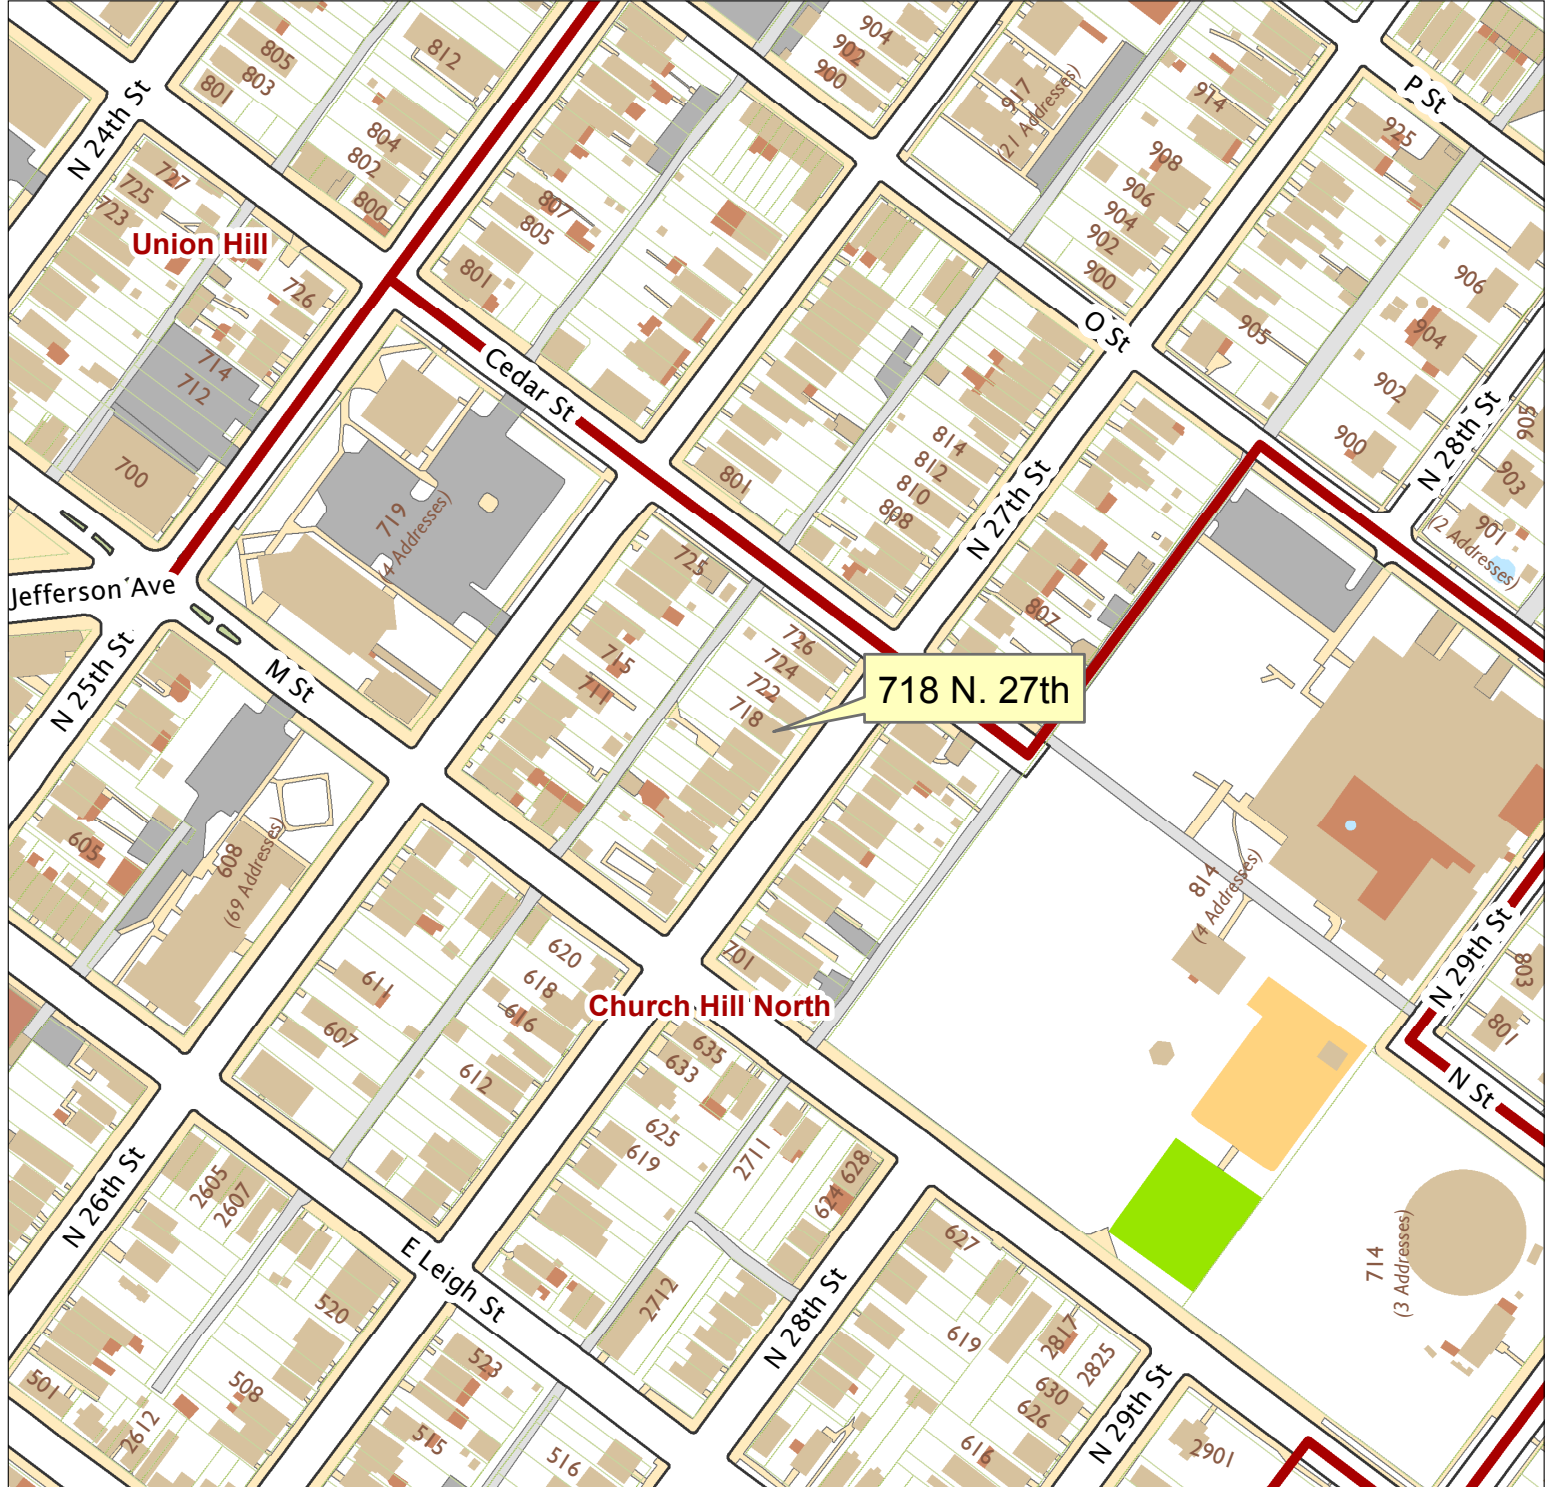

# 718 N. 27th Street

City of Richmond, VA

Geographic Information Systems

1 inch = 200 feet

Map printed by jeffricr on 2017.03.10.

Document Path: \\Dit-file02-pv\commdev\S\PDR\Planning & Preservation\CAR\Applications\Base Maps\Base Map.mxd

Disclaimer:

The City of Richmond assumes no liability either for any errors, omissions, or inaccuracies in the information provided regardless of the cause of such or for any decision made, action taken, or action not taken by the user in reliance upon any maps or information provided herein.

Location Reference