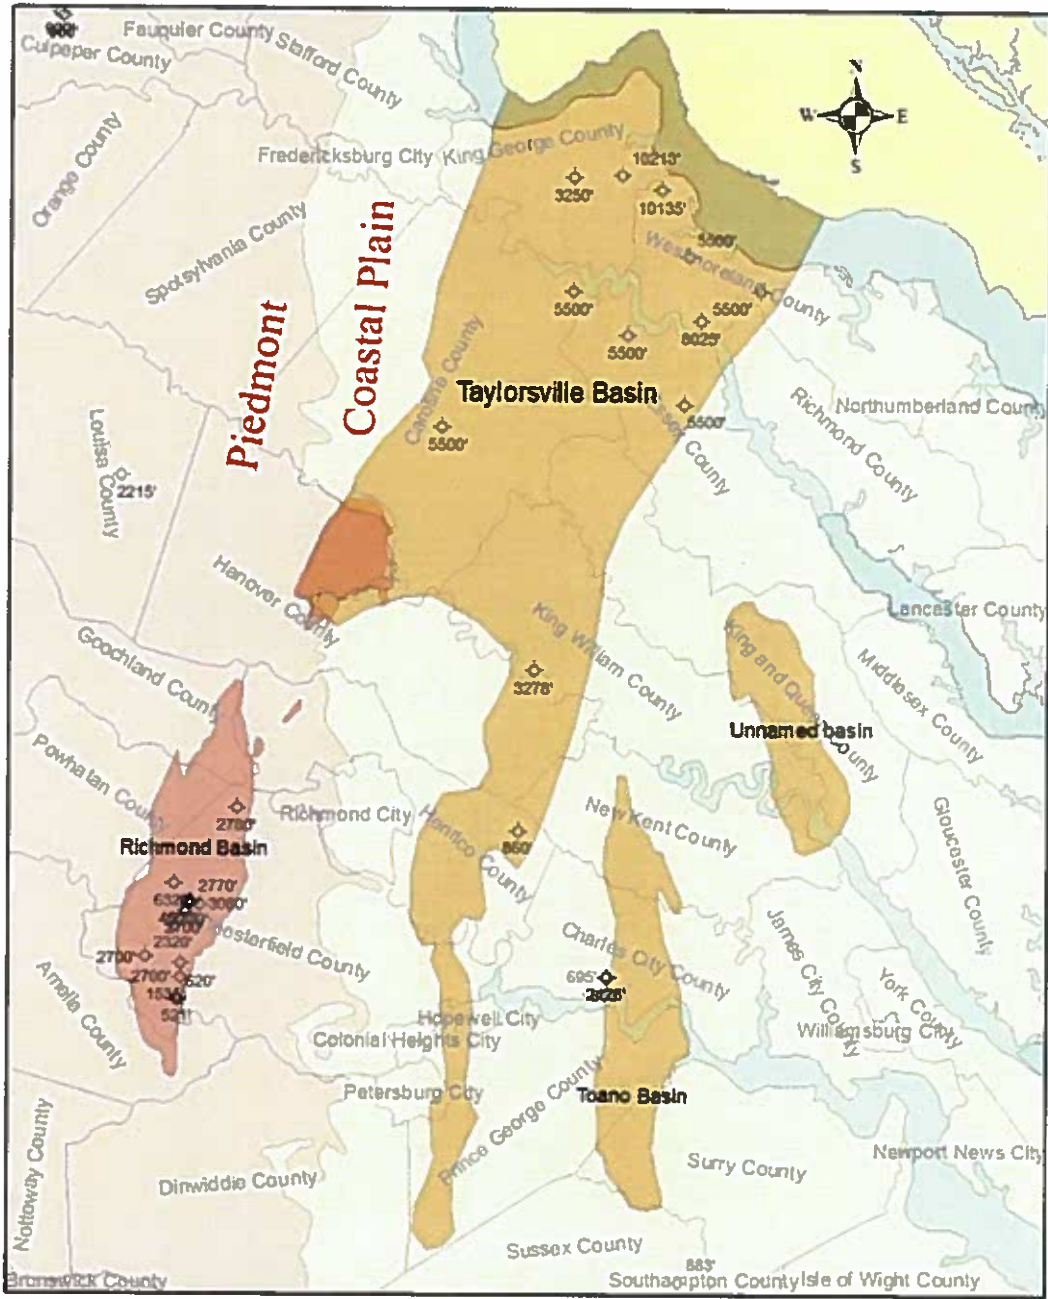

**Virginia Portion of the
Taylorsville Mesozoic Basin**

- ◇ Plugged Oil and Gas Wells
 - Orange Buried Mesozoic Basins
 - Red Exposed Mesozoic Basins
- 0 5 10 20 Miles