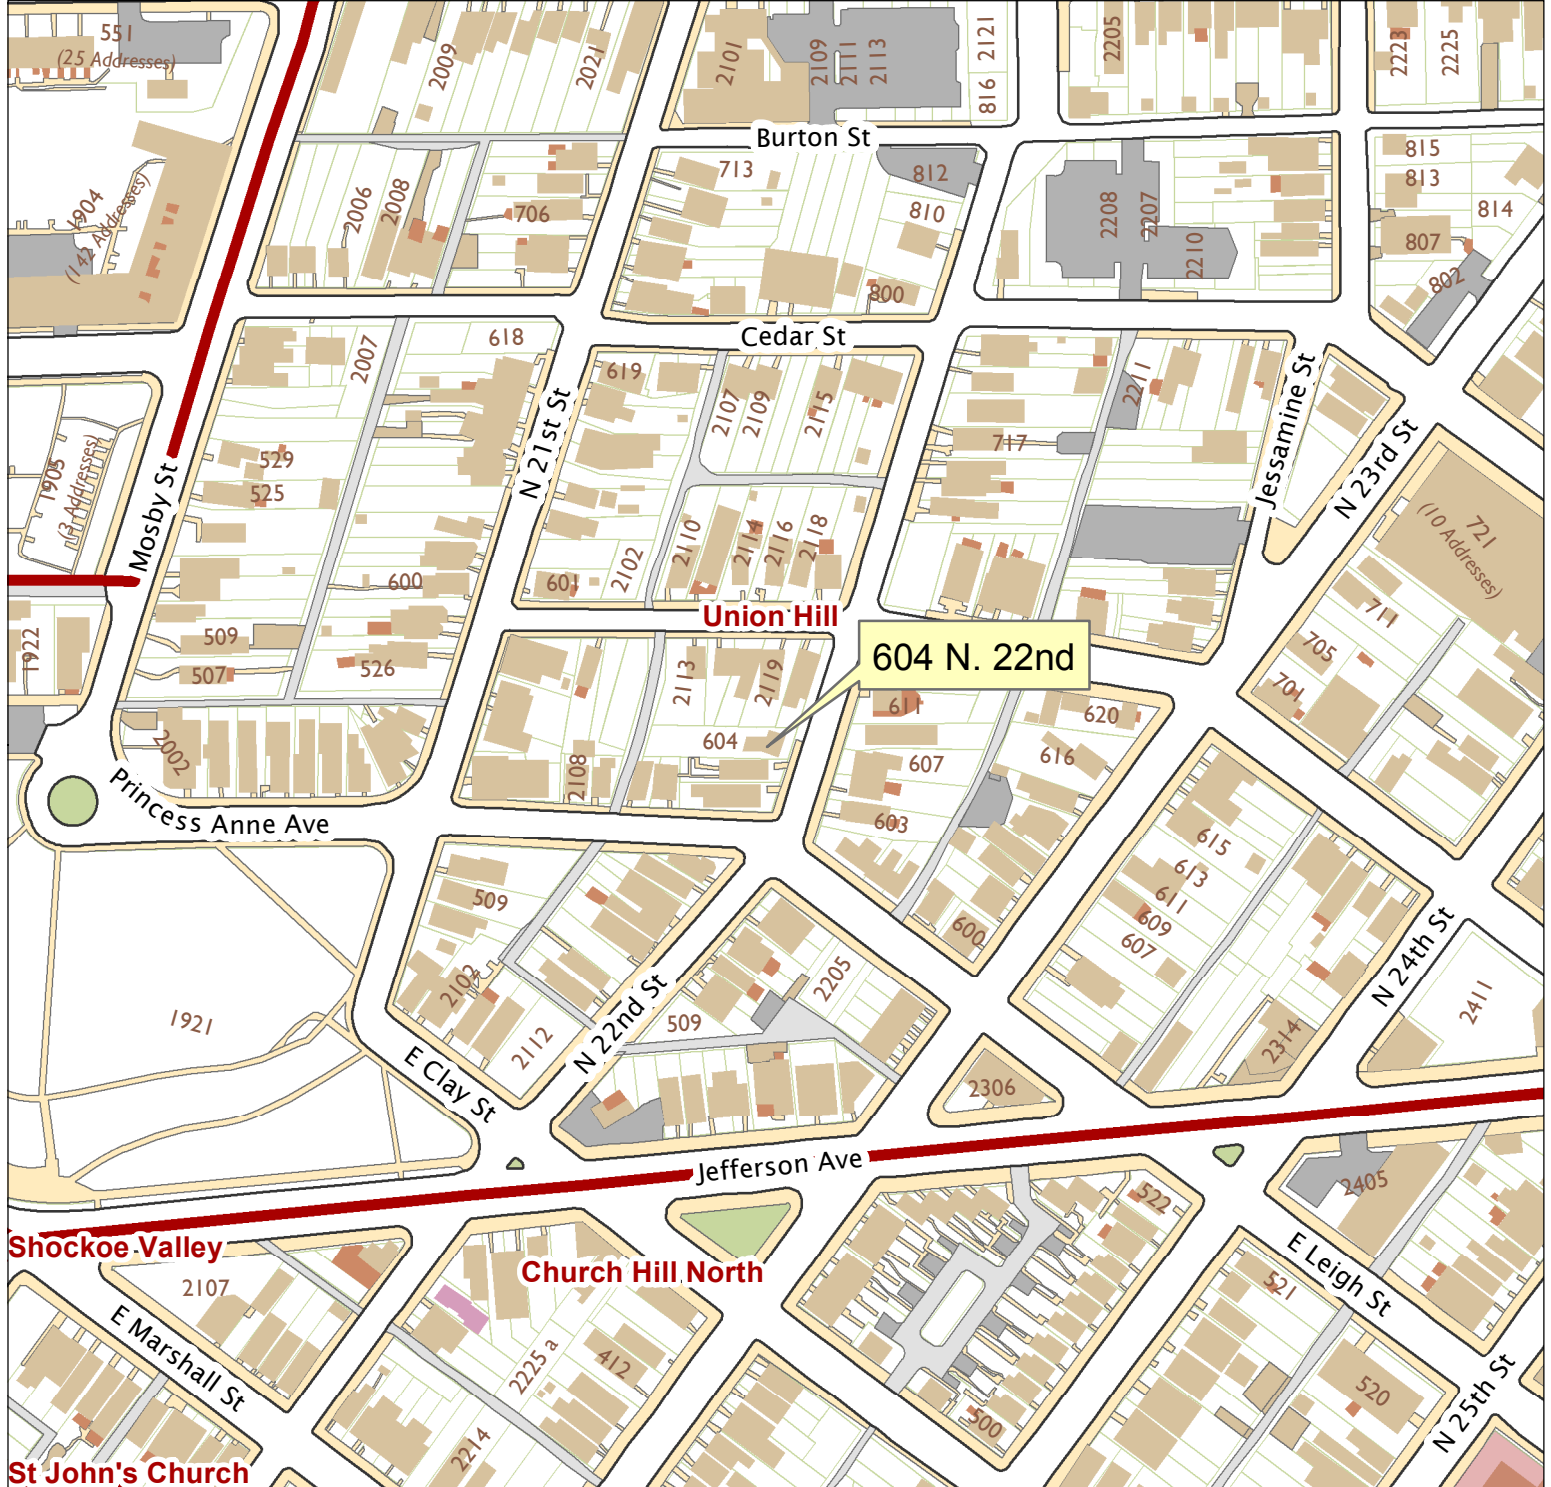

604 N. 22nd Street

City of Richmond, VA

Geographic Information Systems

Map printed by palmquwd on 2016.10.13.

Document Path: G:\PDR\Planning & Preservation\CAR\Applications\Base Maps\Base Map.mxd

Disclaimer:
The City of Richmond assumes no liability either for any errors, omissions, or inaccuracies in the information provided regardless of the cause of such or for any decision made, action taken, or action not taken by the user in reliance upon any maps or information provided herein.