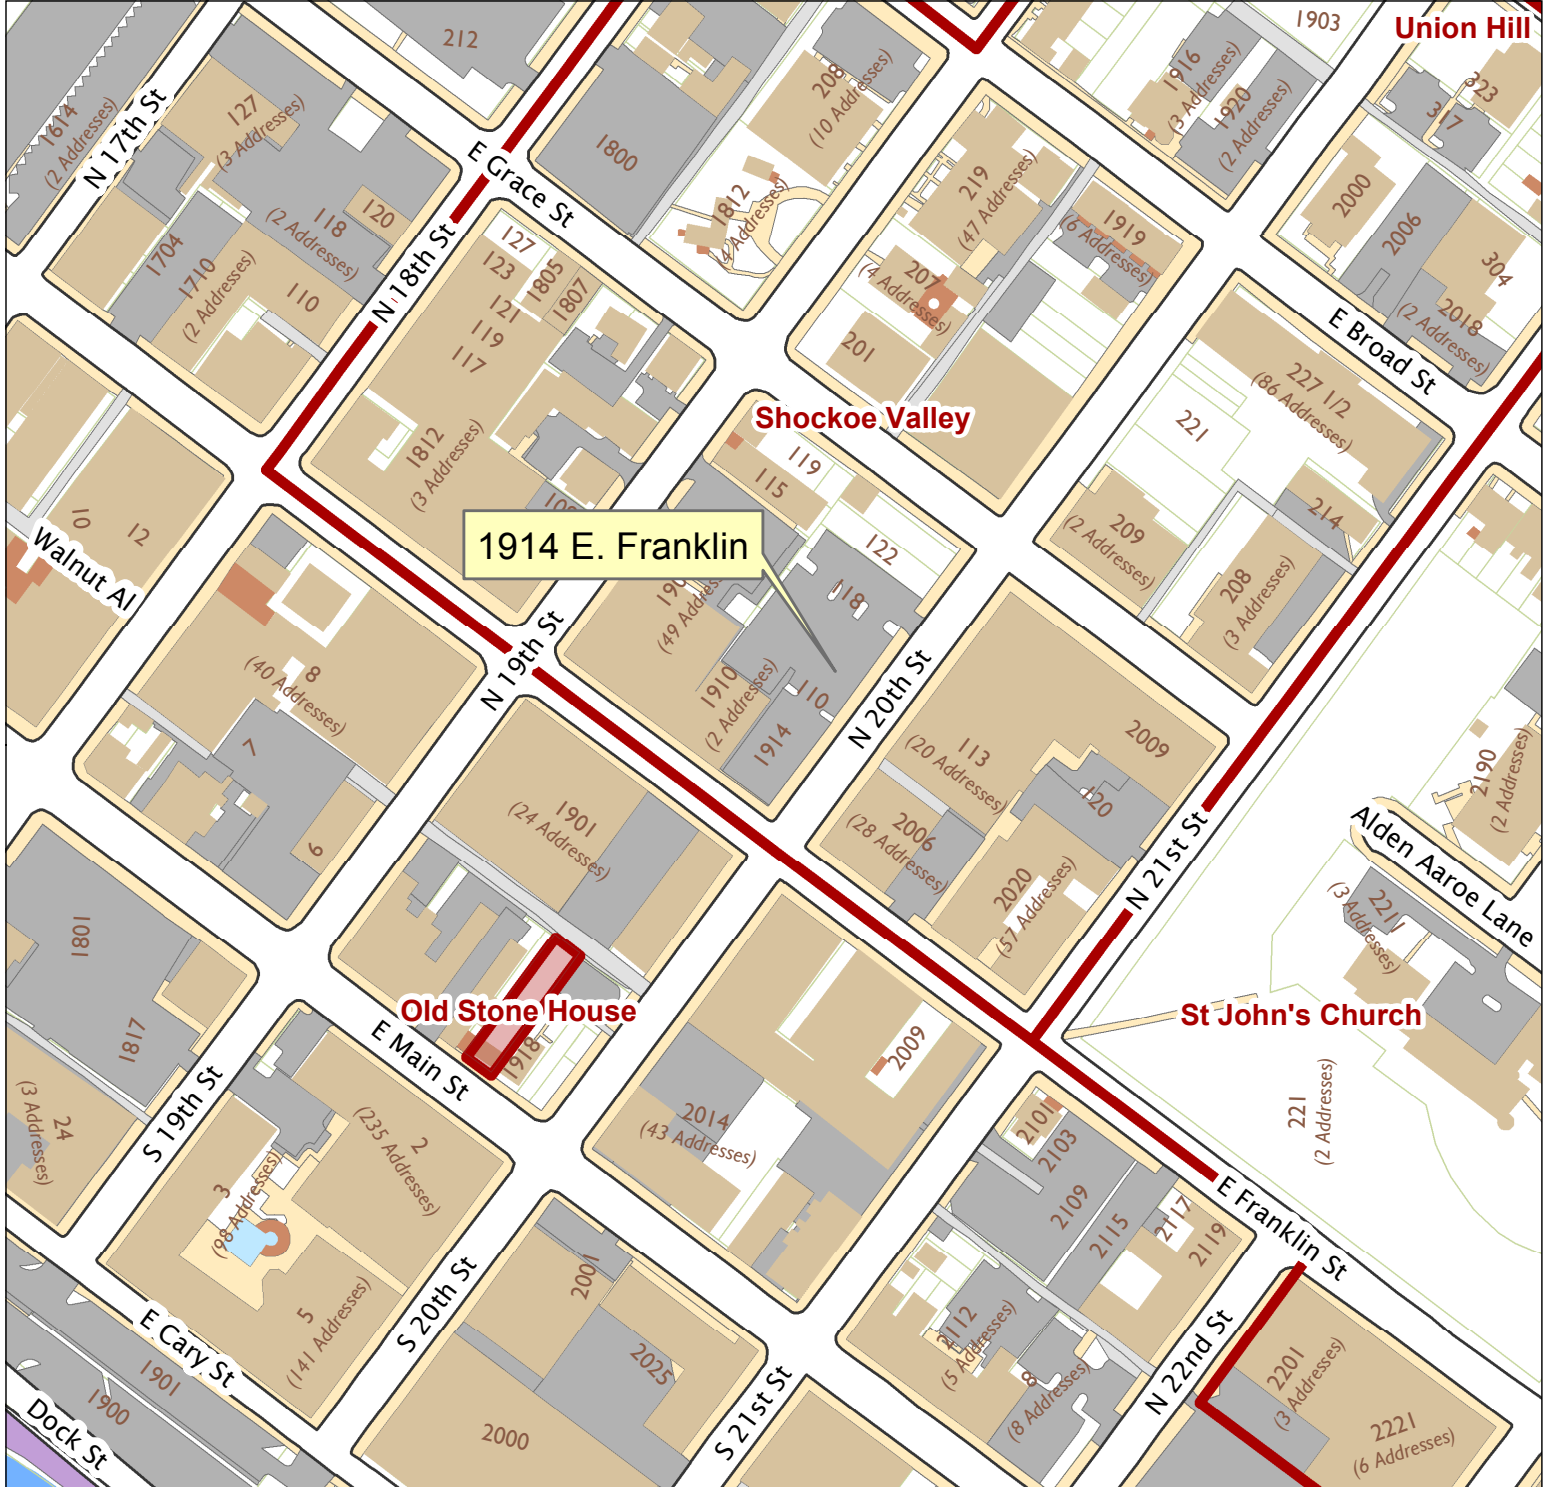

1914 E. Franklin Street

City of Richmond, VA

Geographic Information Systems

1914 E. Franklin

Old Stone House

St John's Church

Union Hill

Shockoe Valley

1 inch = 200 feet

Map printed by palmquwd on 2015.04.16.

Document Path: G:\PDR\Planning & Preservation\CAR\Applications\Base Maps\Base Map.mxd

Disclaimer:

The City of Richmond assumes no liability either for any errors, omissions, or inaccuracies in the information provided regardless of the cause of such or for any decision made, action taken, or action not taken by the user in reliance upon any maps or information provided herein.

Location Reference