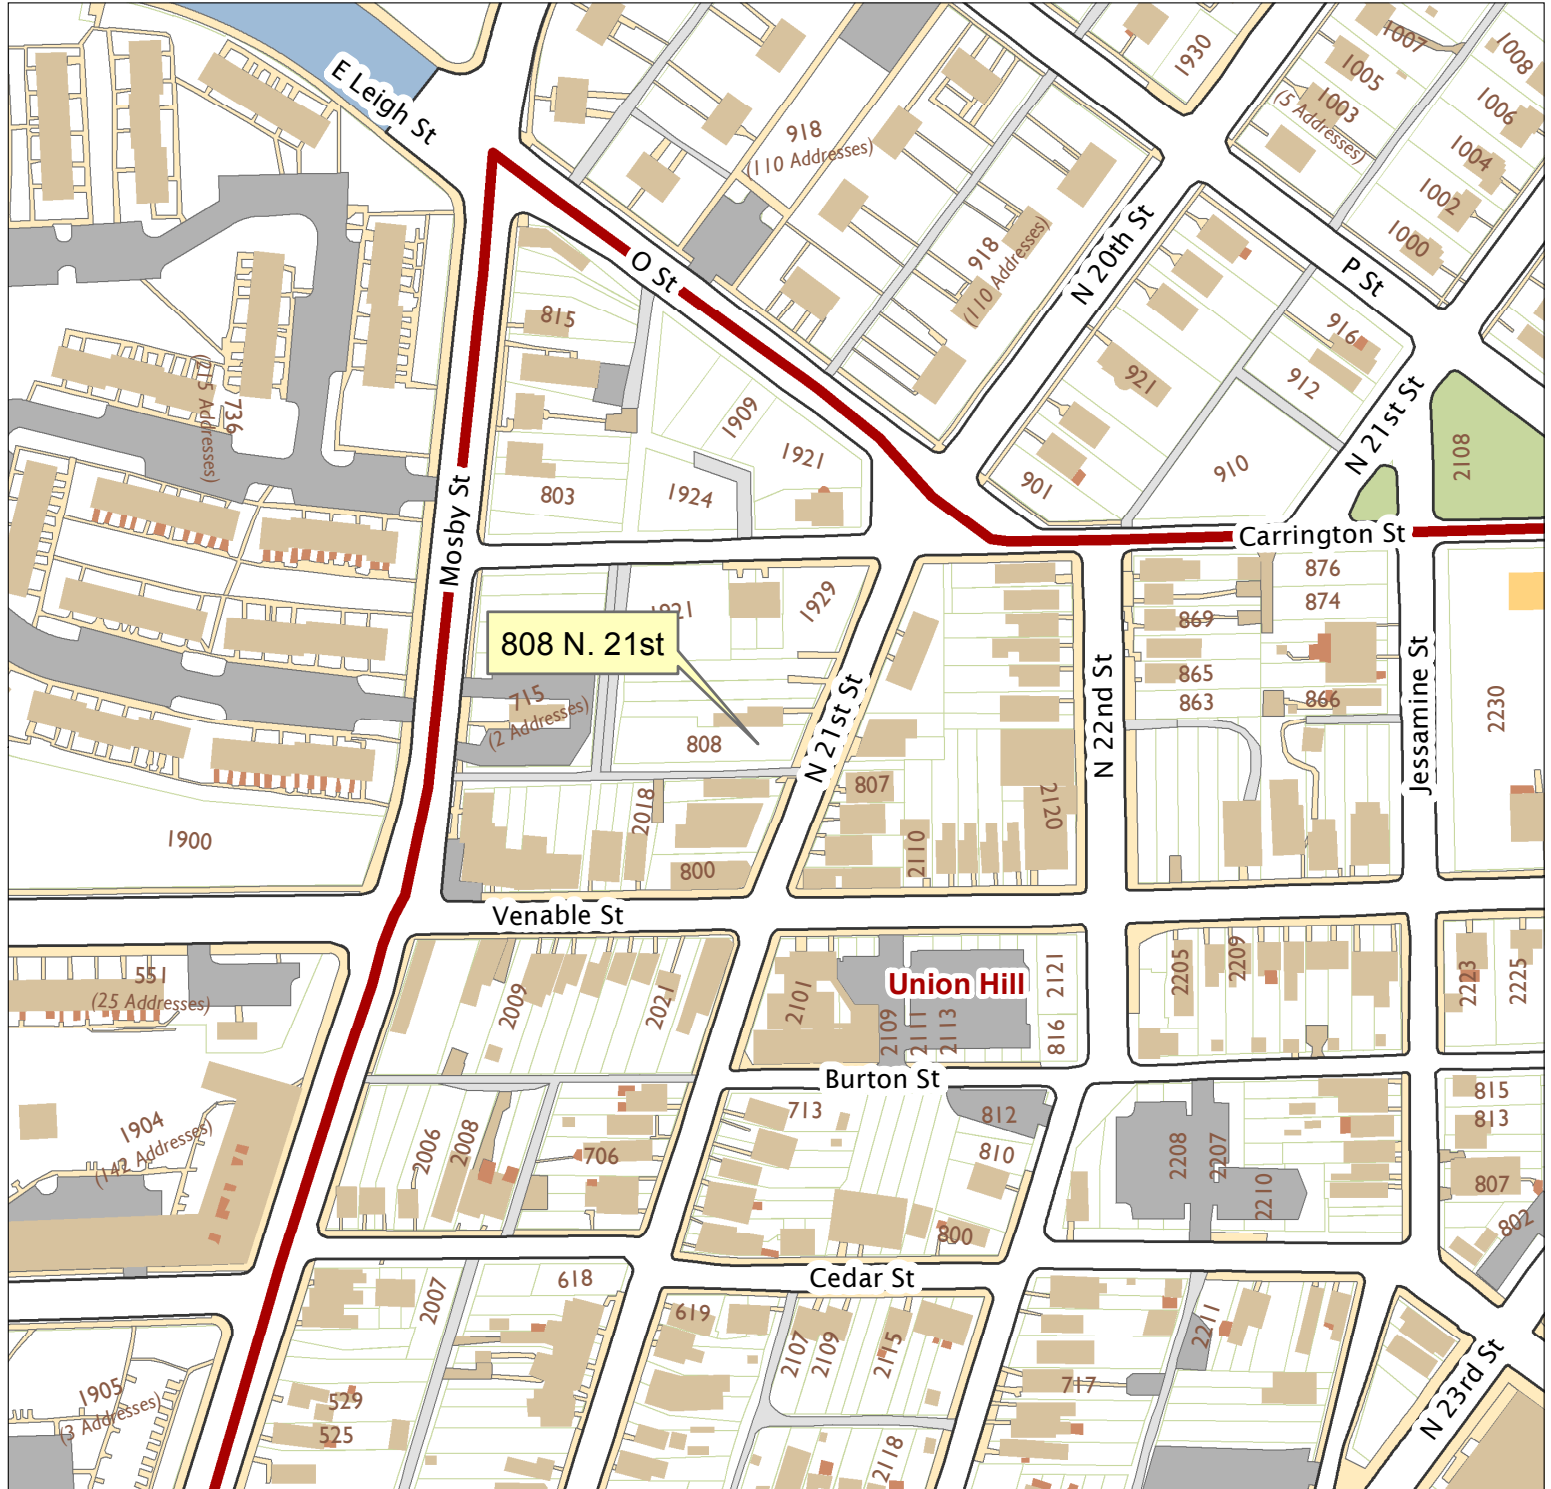

808 N. 21st Street

City of Richmond, VA

Geographic Information Systems

1 inch = 200 feet

Map printed by palmquwd on 2016.11.16.

Document Path: G:\PDR\Planning & Preservation\CAR\Applications\Base Maps\Base Map.mxd

Disclaimer:

The City of Richmond assumes no liability either for any errors, omissions, or inaccuracies in the information provided regardless of the cause of such or for any decision made, action taken, or action not taken by the user in reliance upon any maps or information provided herein.

Location Reference