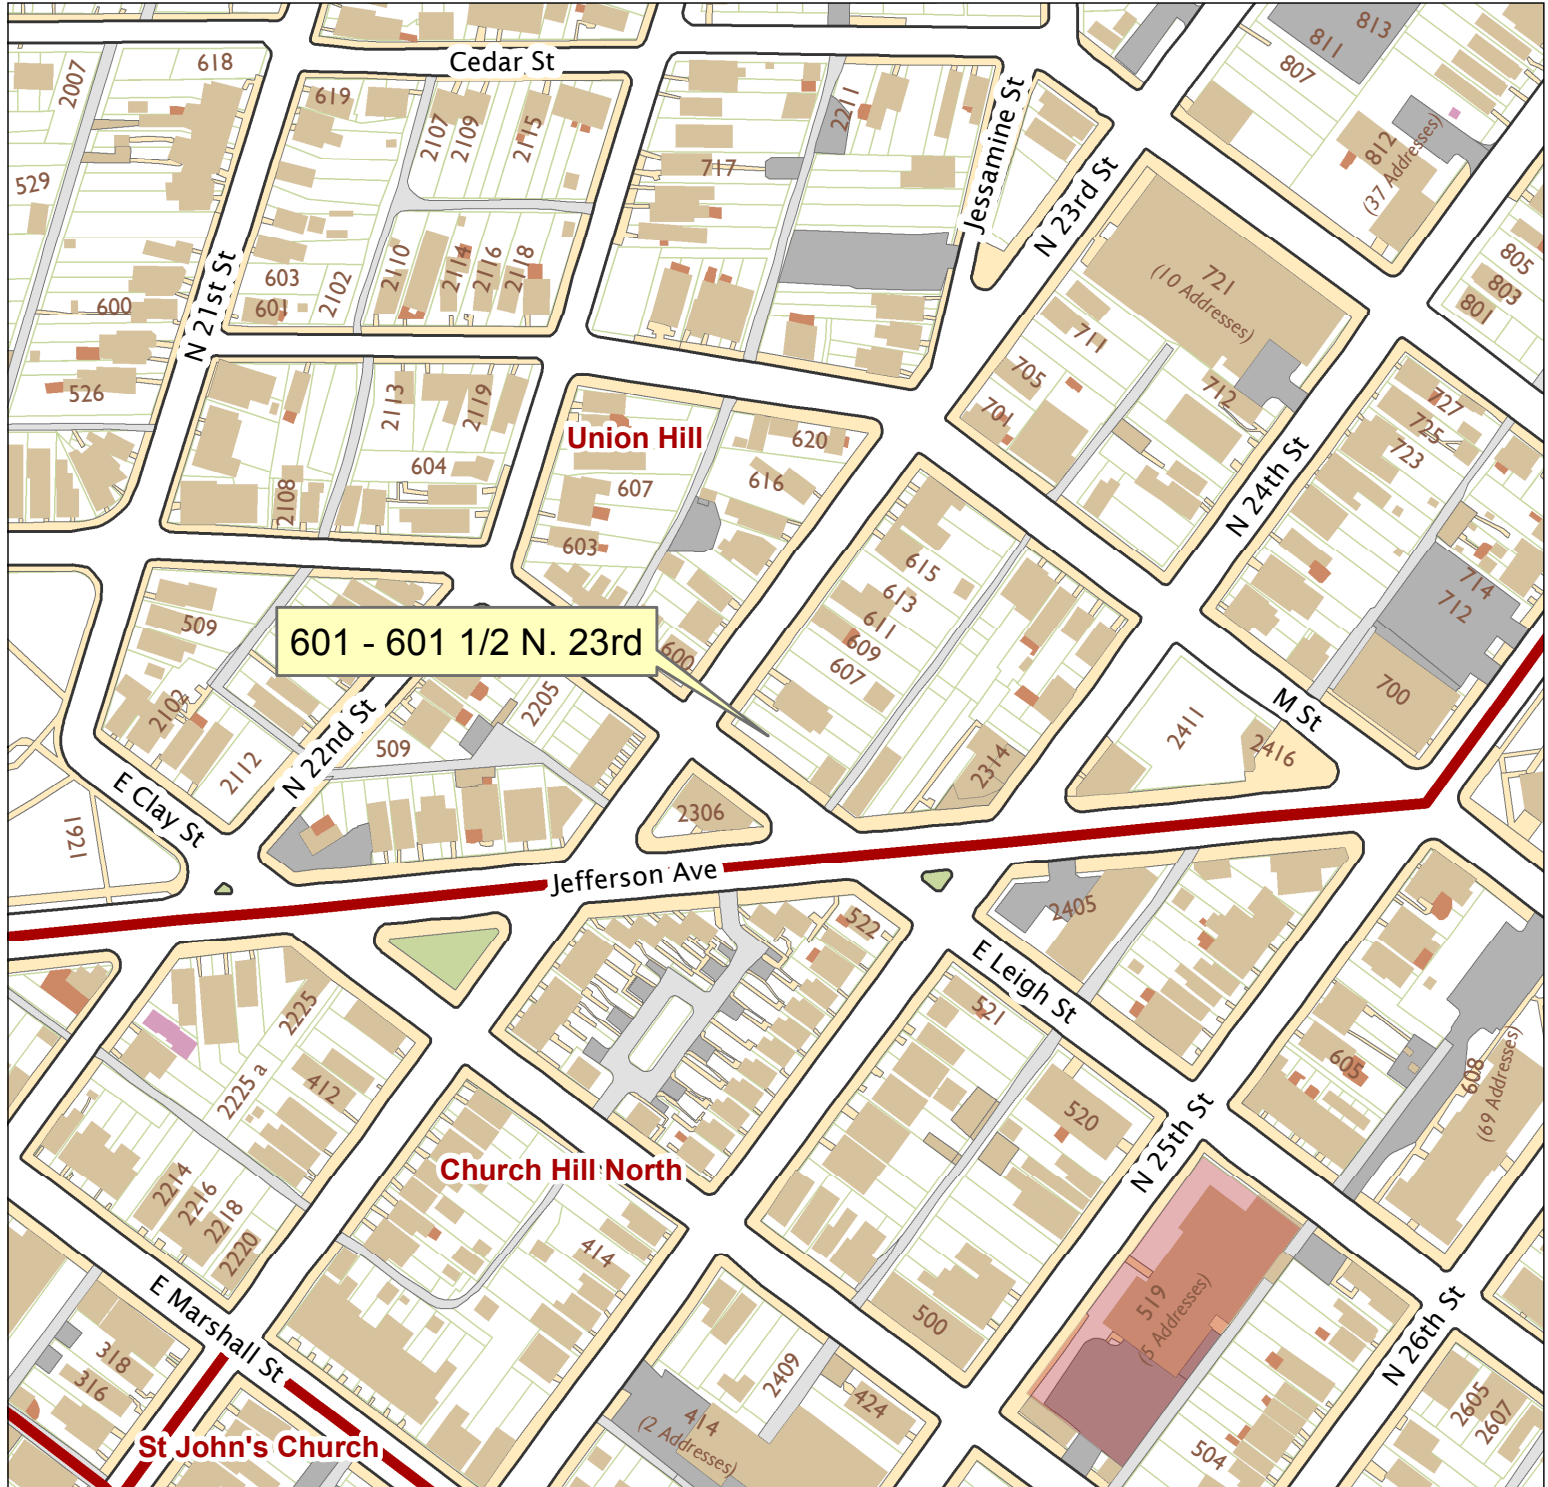

601 - 601 1/2 N. 23rd Street

City of Richmond, VA

Geographic Information Systems

Map printed by palmquwd on 2015.07.14.

Document Path: G:\PDR\Planning & Preservation\CAR\Applications\Base Maps\Base Map.mxd

Disclaimer:
The City of Richmond assumes no liability either for any errors, omissions, or inaccuracies in the information provided regardless of the cause of such or for any decision made, action taken, or action not taken by the user in reliance upon any maps or information provided herein.