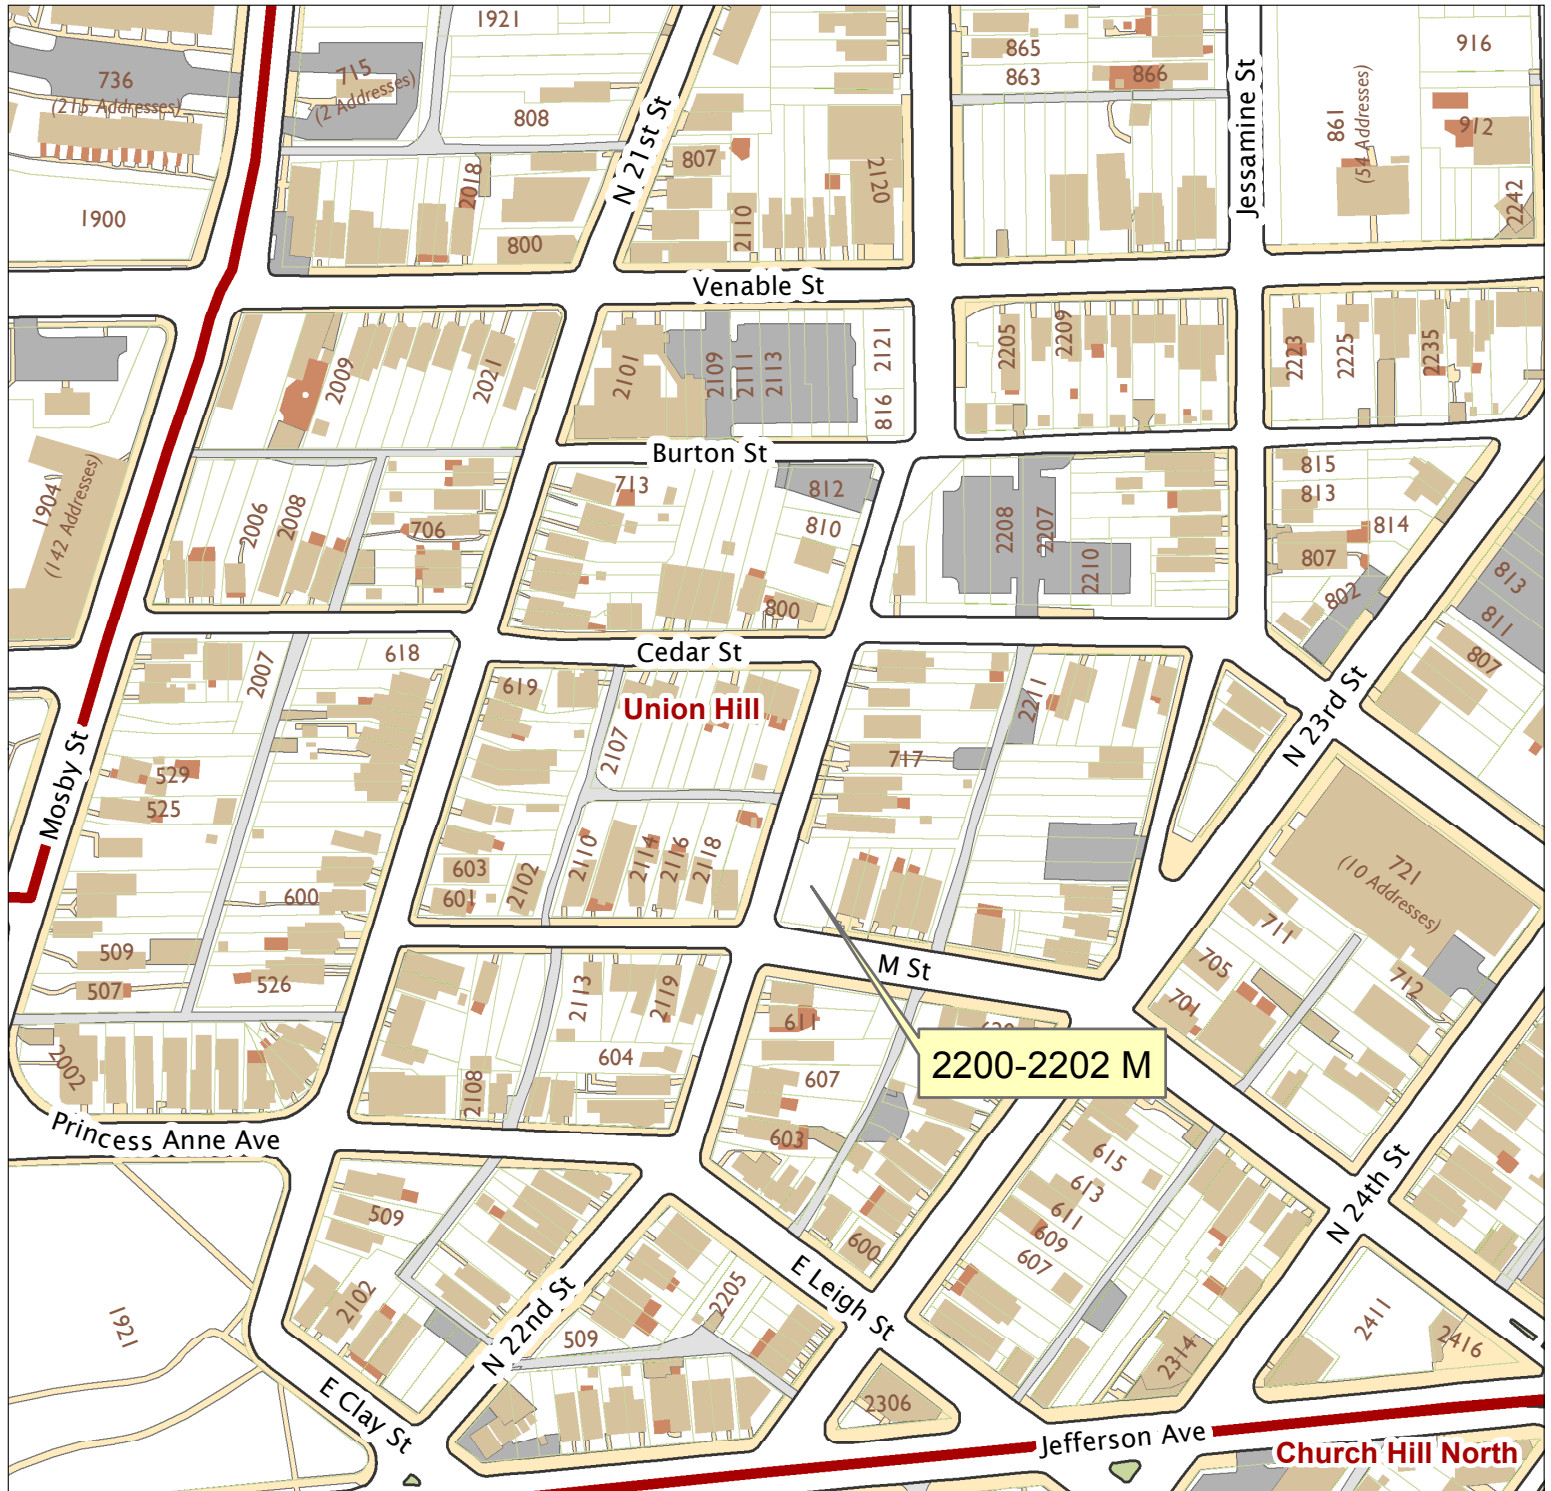

# 2200-2202 M Street

City of Richmond, VA

Geographic Information Systems

Map printed by jeffricr on 2017.12.01.

Document Path: \\Dit-file02-pv\commdev\S\PDR\Planning & Preservation\CAR\Applications\Base Maps\Base Map.mxd

Disclaimer:  
The City of Richmond assumes no liability either for any errors, omissions, or inaccuracies in the information provided regardless of the cause of such or for any decision made, action taken, or action not taken by the user in reliance upon any maps or information provided herein.