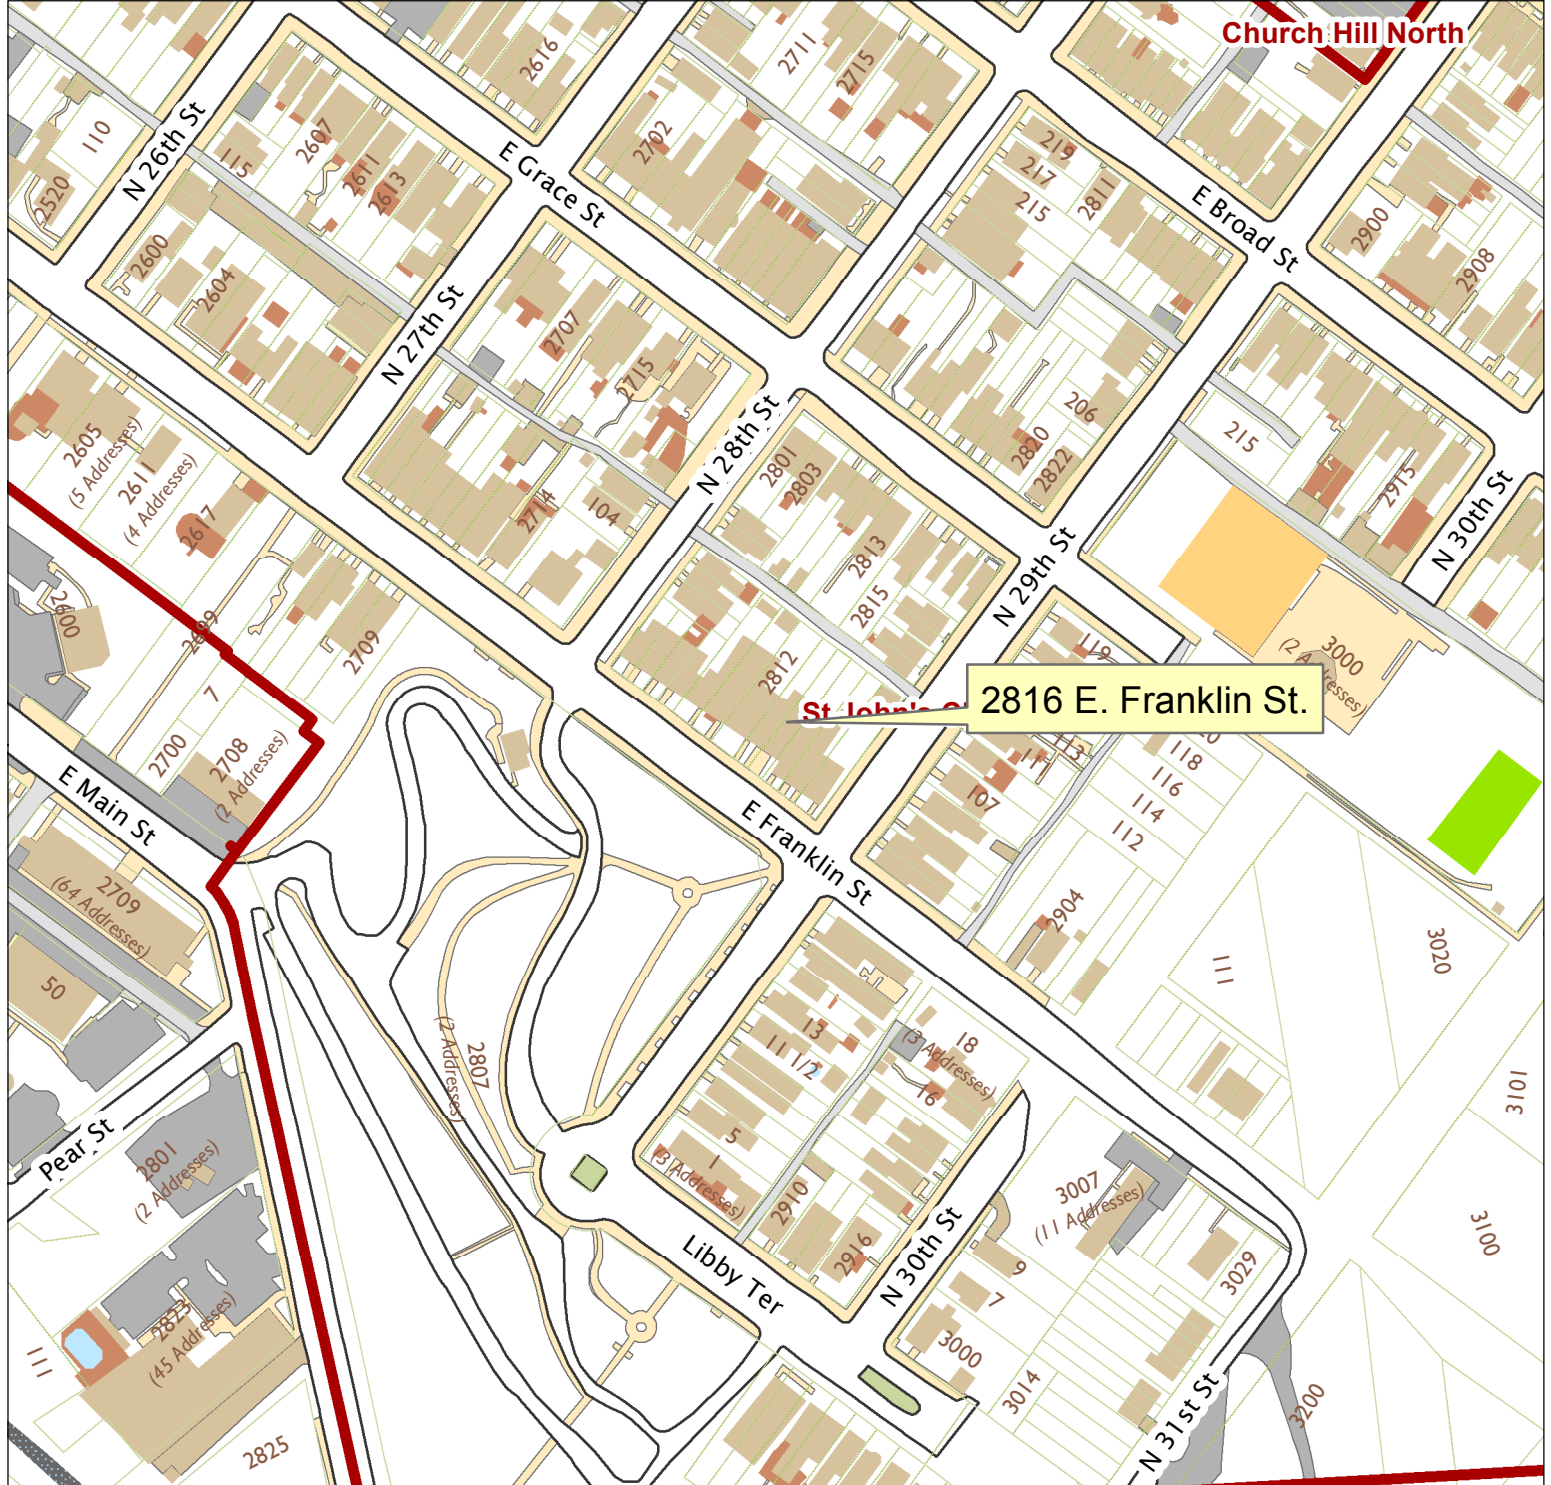

2816 East Franklin Street

City of Richmond, VA

Geographic Information Systems

Map printed by jonescl2 on 2019.03.07.

Document Path: G:\PDR\Planning & Preservation\CAR\Meetings\00 Current Meeting\Base Maps\Tools\Base Map.mxd

Disclaimer:
The City of Richmond assumes no liability either for any errors, omissions, or inaccuracies in the information provided regardless of the cause of such or for any decision made, action taken, or action not taken by the user in reliance upon any maps or information provided herein.