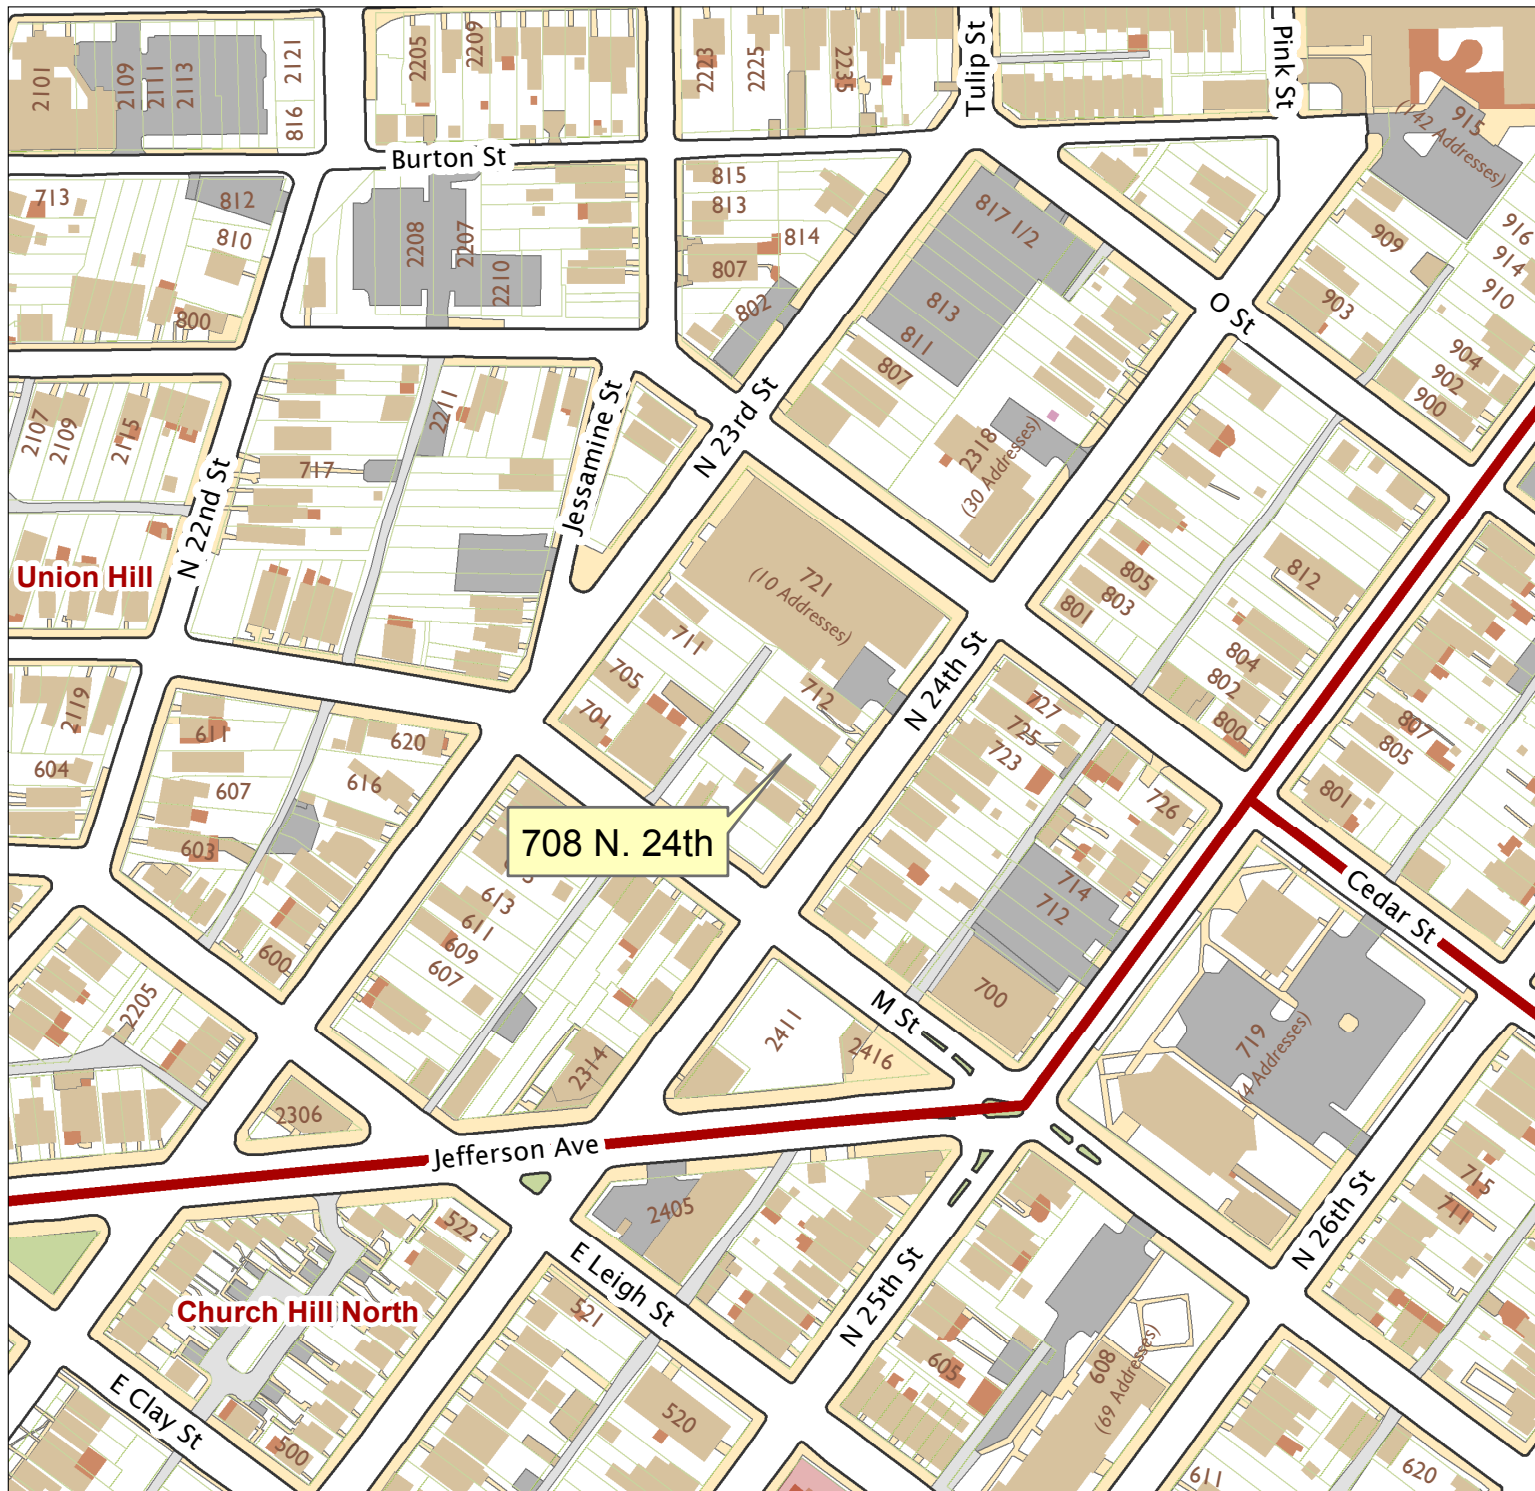

708 N. 24th Street

City of Richmond, VA

Geographic Information Systems

708 N. 24th

Map printed by jeffricr on 2017.03.10.

Document Path: \\Dit-file02-pv\commdev\$\PDR\Planning & Preservation\CAR\Applications\Base Maps\Base Map.mxd

Disclaimer:
The City of Richmond assumes no liability either for any errors, omissions, or inaccuracies in the information provided regardless of the cause of such or for any decision made, action taken, or action not taken by the user in reliance upon any maps or information provided herein.