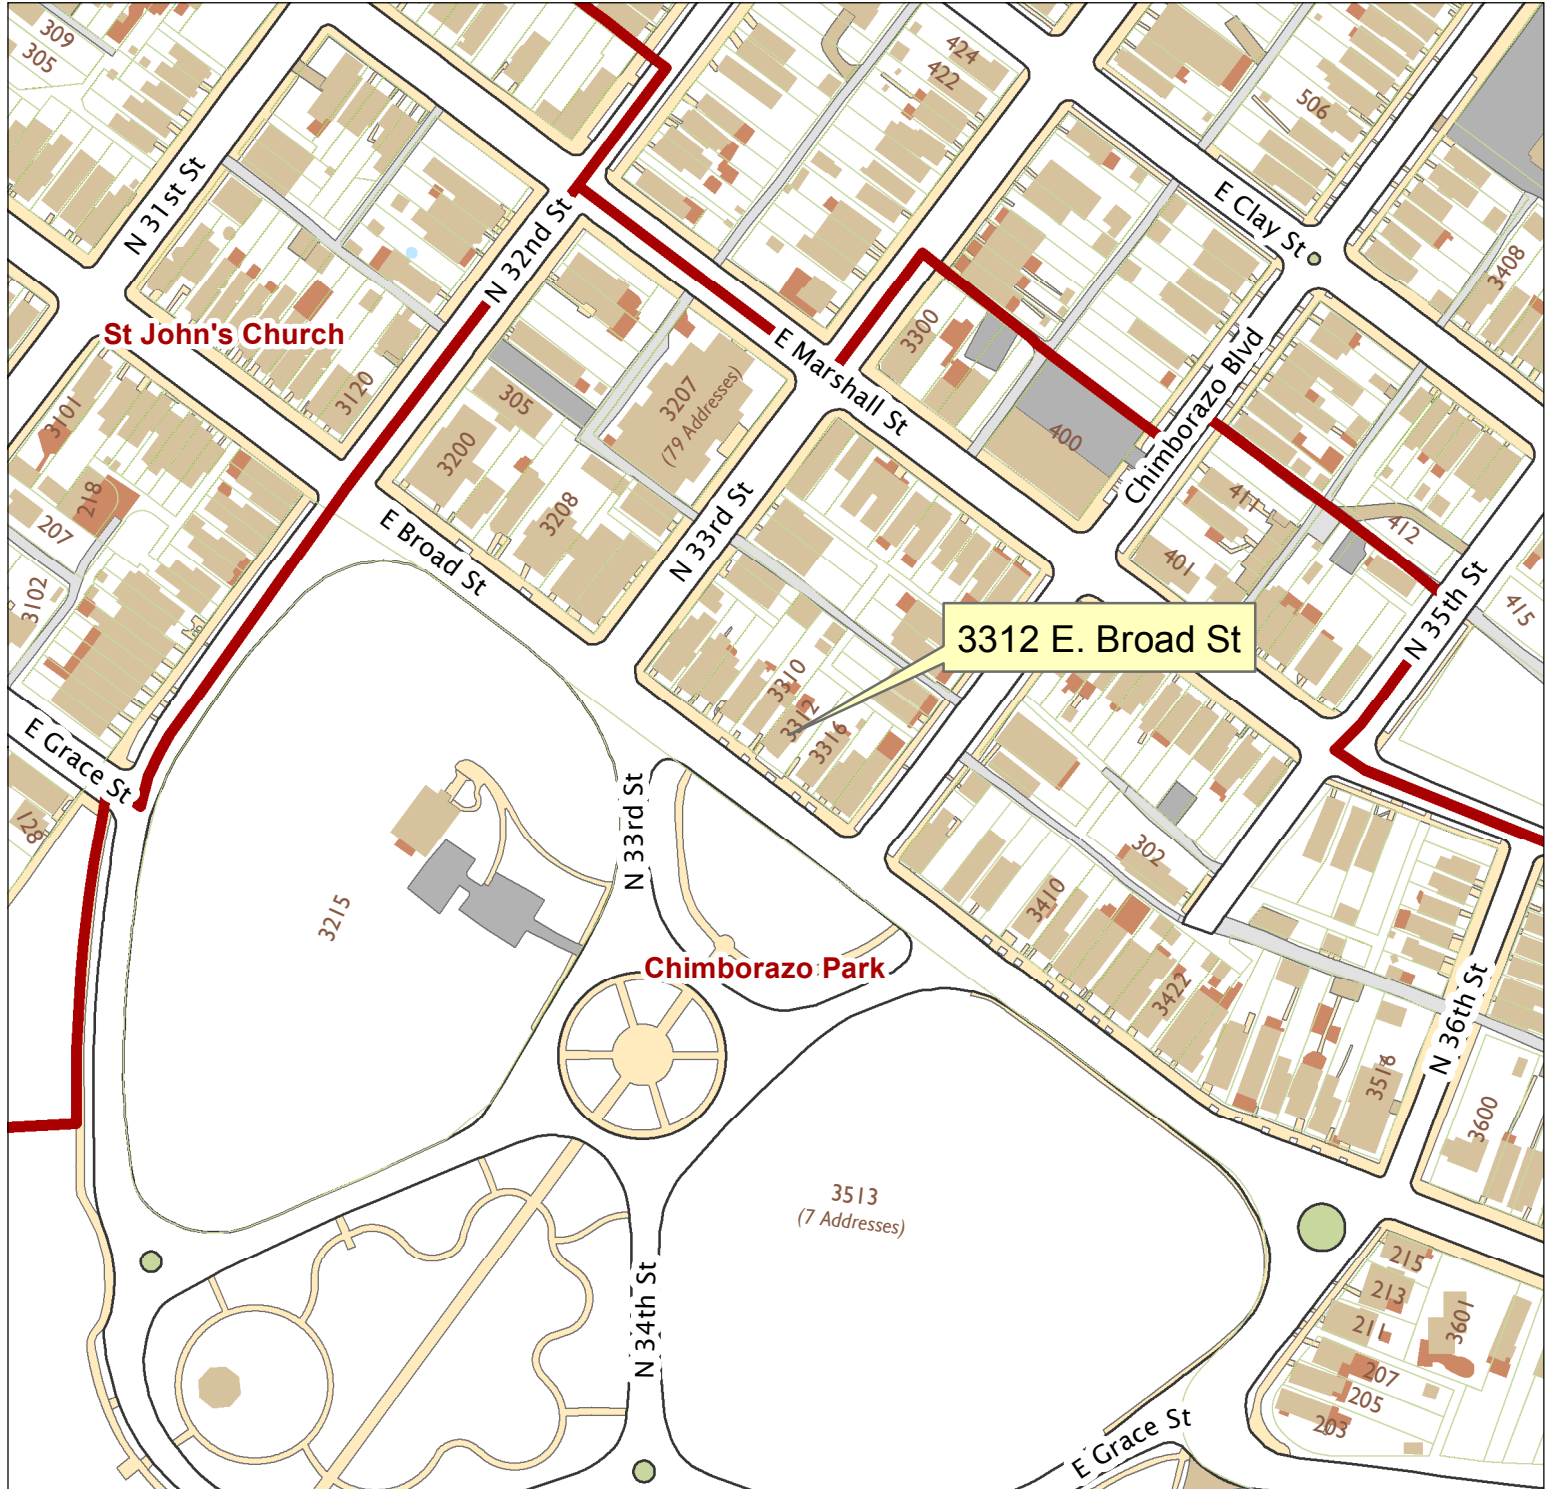

3312 E. Broad Street

City of Richmond, VA

Geographic Information Systems

1 inch = 200 feet

Map printed by jonescl2 on 2018.11.29.

Document Path: G:\PDR\Planning & Preservation\CAR\Meetings\00 Current Meeting\Base Maps\Tools\Base Map.mxd

Disclaimer:
The City of Richmond assumes no liability either for any errors, omissions, or inaccuracies in the information provided regardless of the cause of such or for any decision made, action taken, or action not taken by the user in reliance upon any maps or information provided herein.

Location Reference