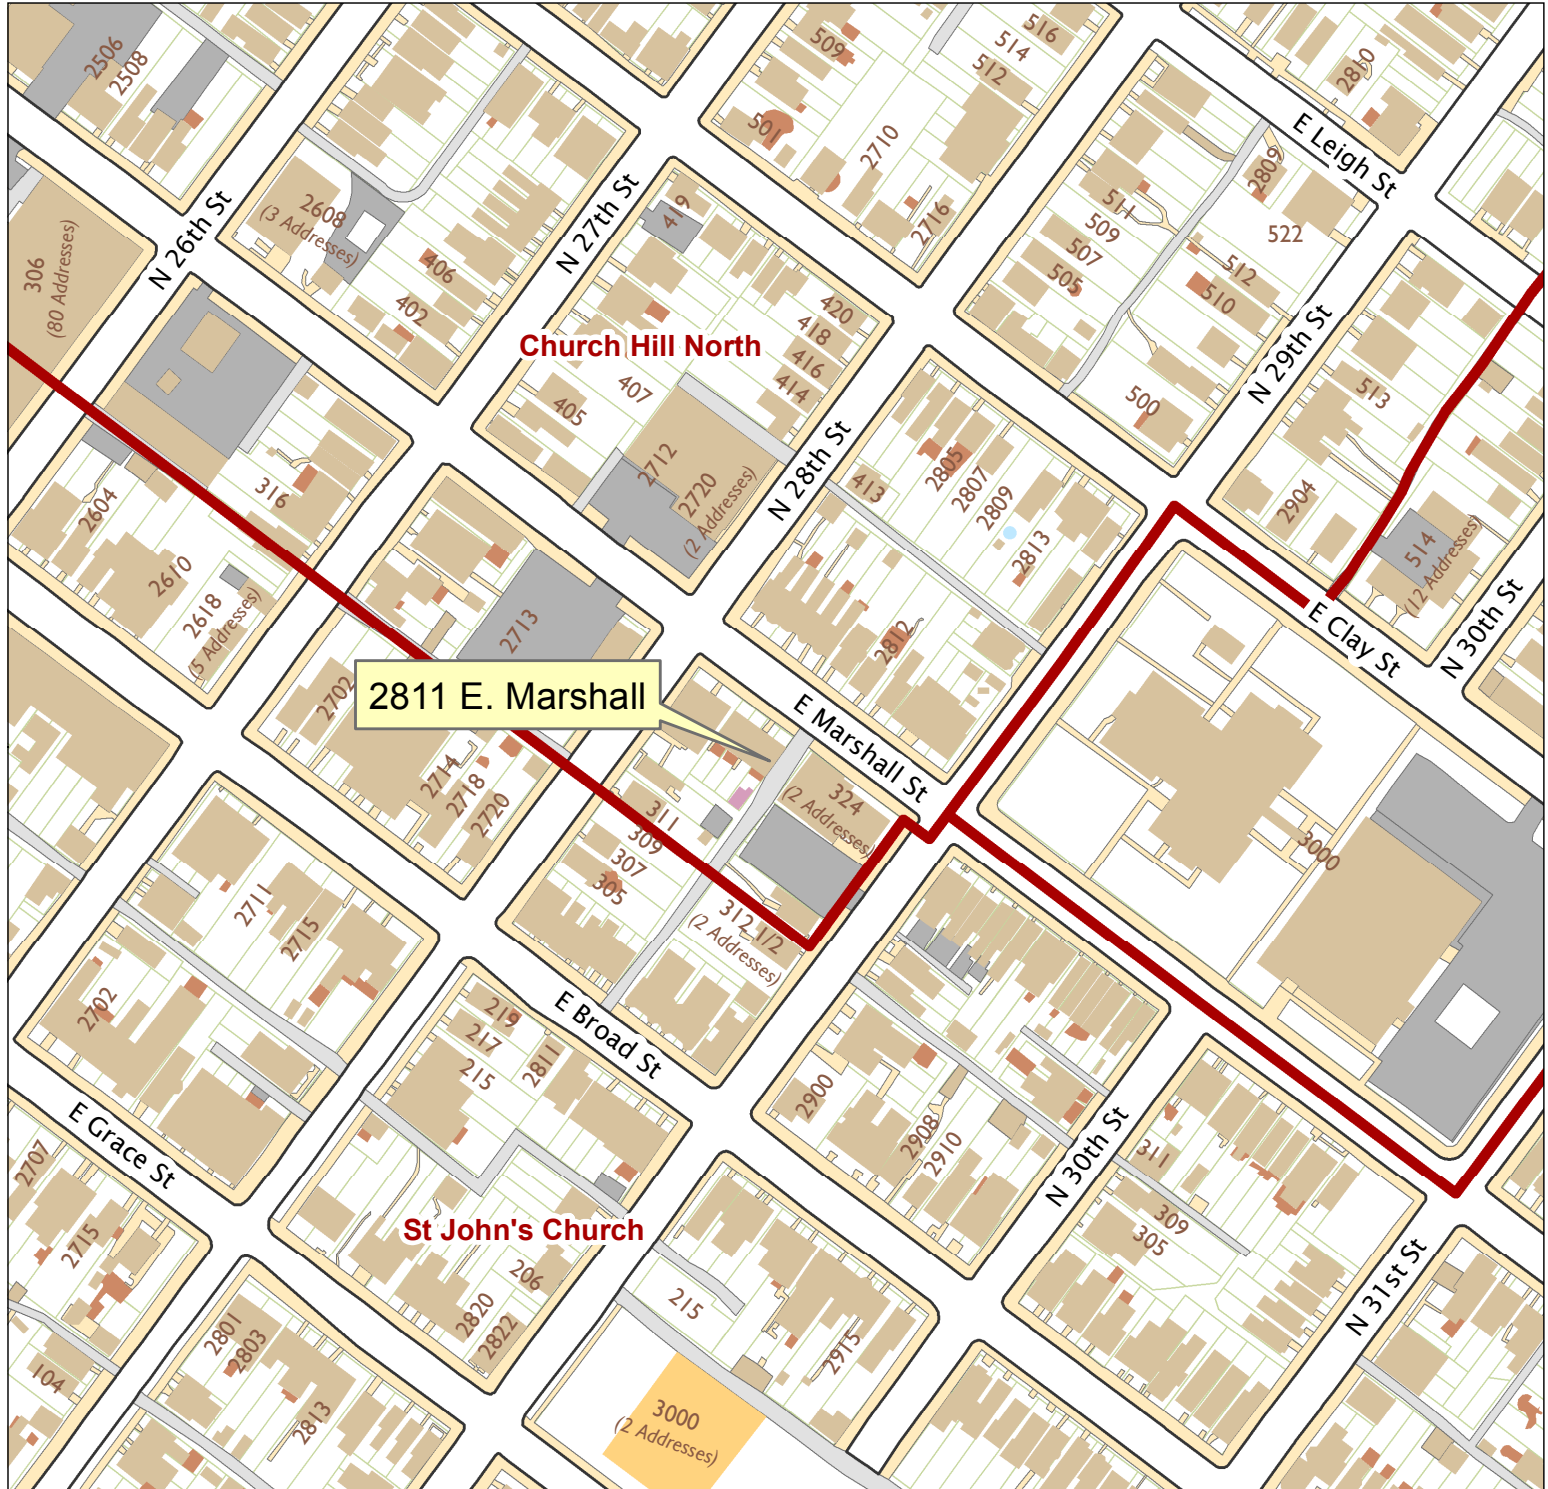

# 2811 E. Marshall Street

City of Richmond, VA

Geographic Information Systems

1 inch = 200 feet

Map printed by palmquwd on 2015.07.14.

Document Path: G:\PDR\Planning & Preservation\CAR\Applications\Base Maps\Base Map.mxd

Disclaimer:

The City of Richmond assumes no liability either for any errors, omissions, or inaccuracies in the information provided regardless of the cause of such or for any decision made, action taken, or action not taken by the user in reliance upon any maps or information provided herein.

Location Reference