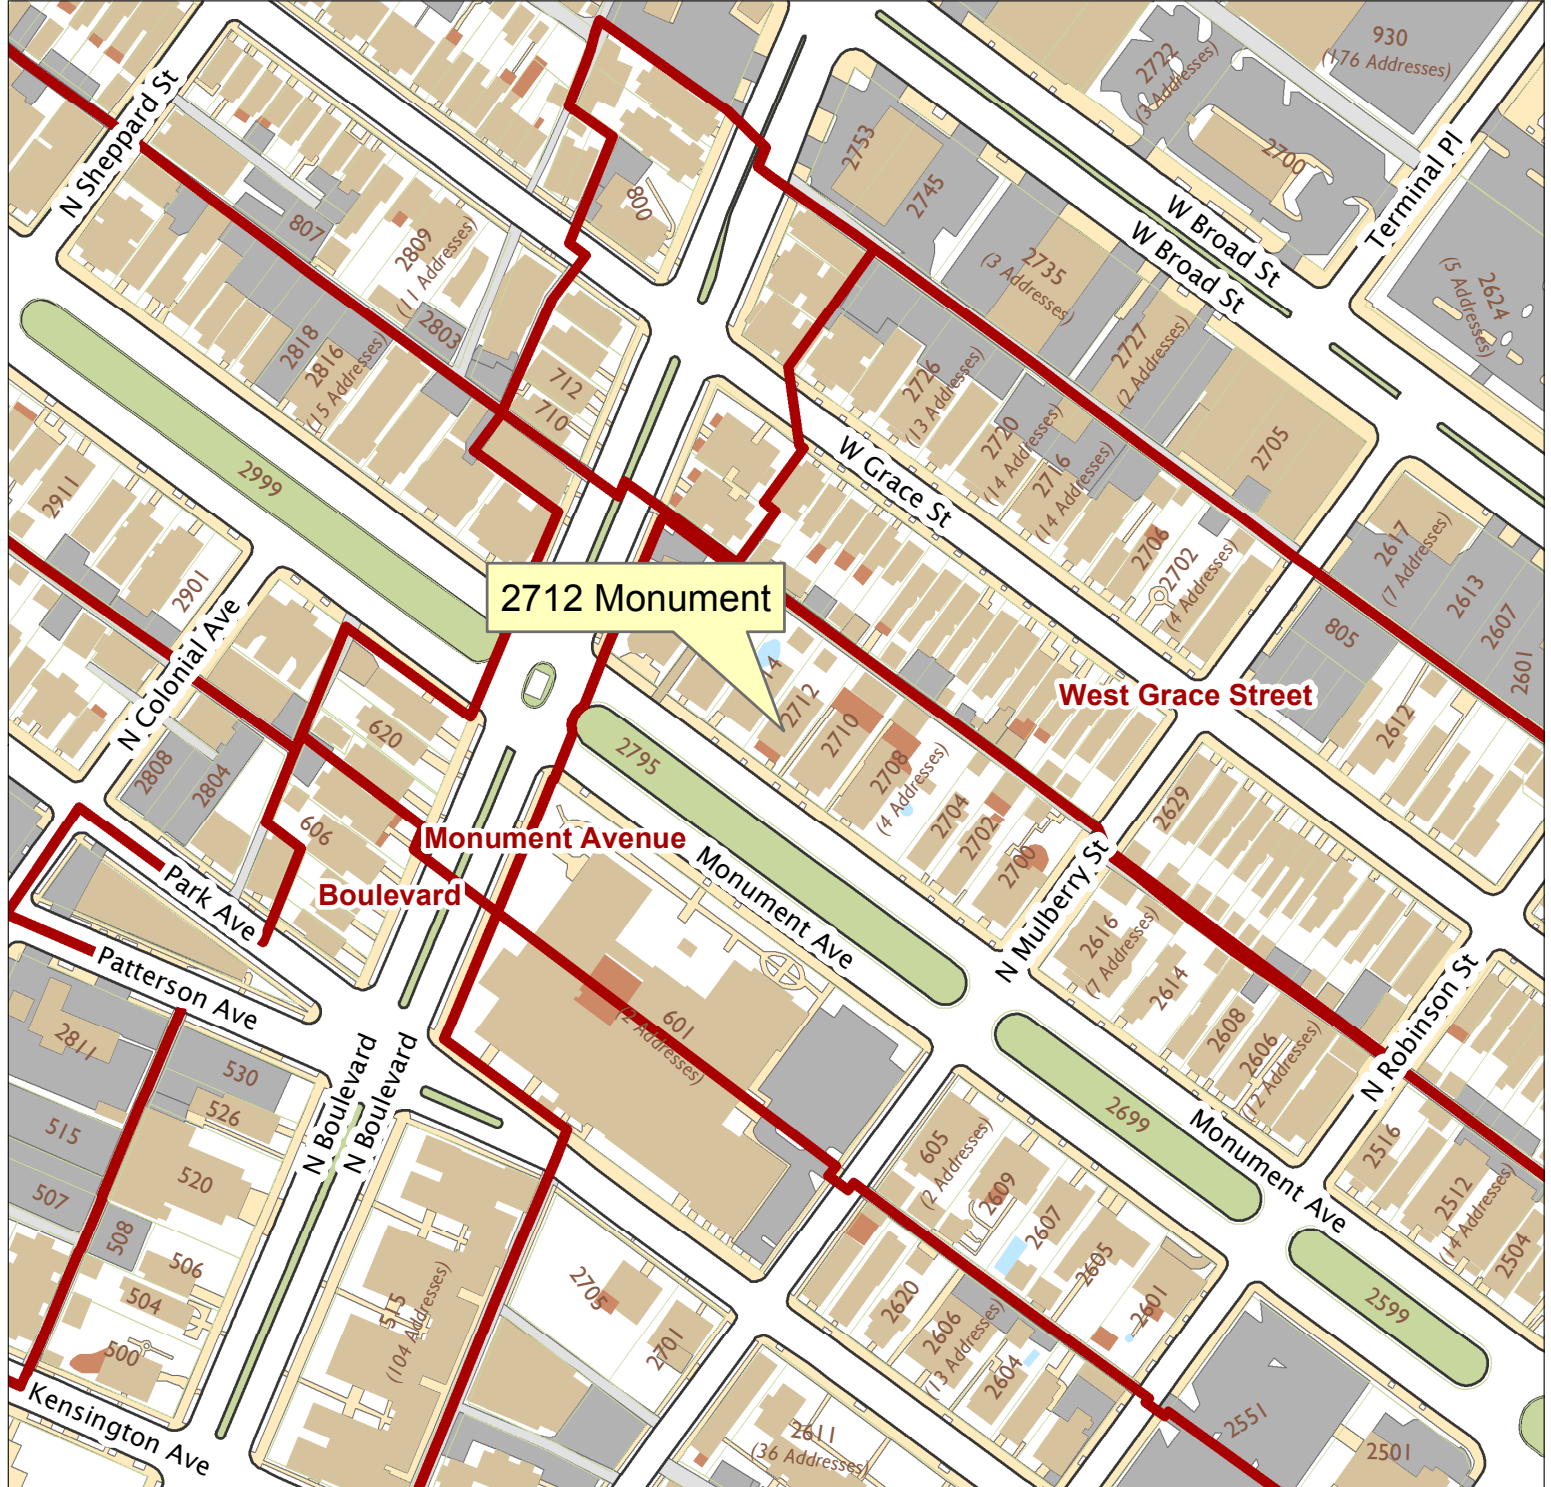

2712 Monument Avenue

City of Richmond, VA

Geographic Information Systems

2712 Monument

West Grace Street

Monument Avenue

Boulevard

1 inch = 200 feet

Map printed by jeffricr on 2017.02.03.

Document Path: \\Dit-file02-pv\commdev\S\PDR\Planning & Preservation\CAR\Applications\Base Maps\Base Map.mxd

Disclaimer:
The City of Richmond assumes no liability either for any errors, omissions, or inaccuracies in the information provided regardless of the cause of such or for any decision made, action taken, or action not taken by the user in reliance upon any maps or information provided herein.

Location Reference