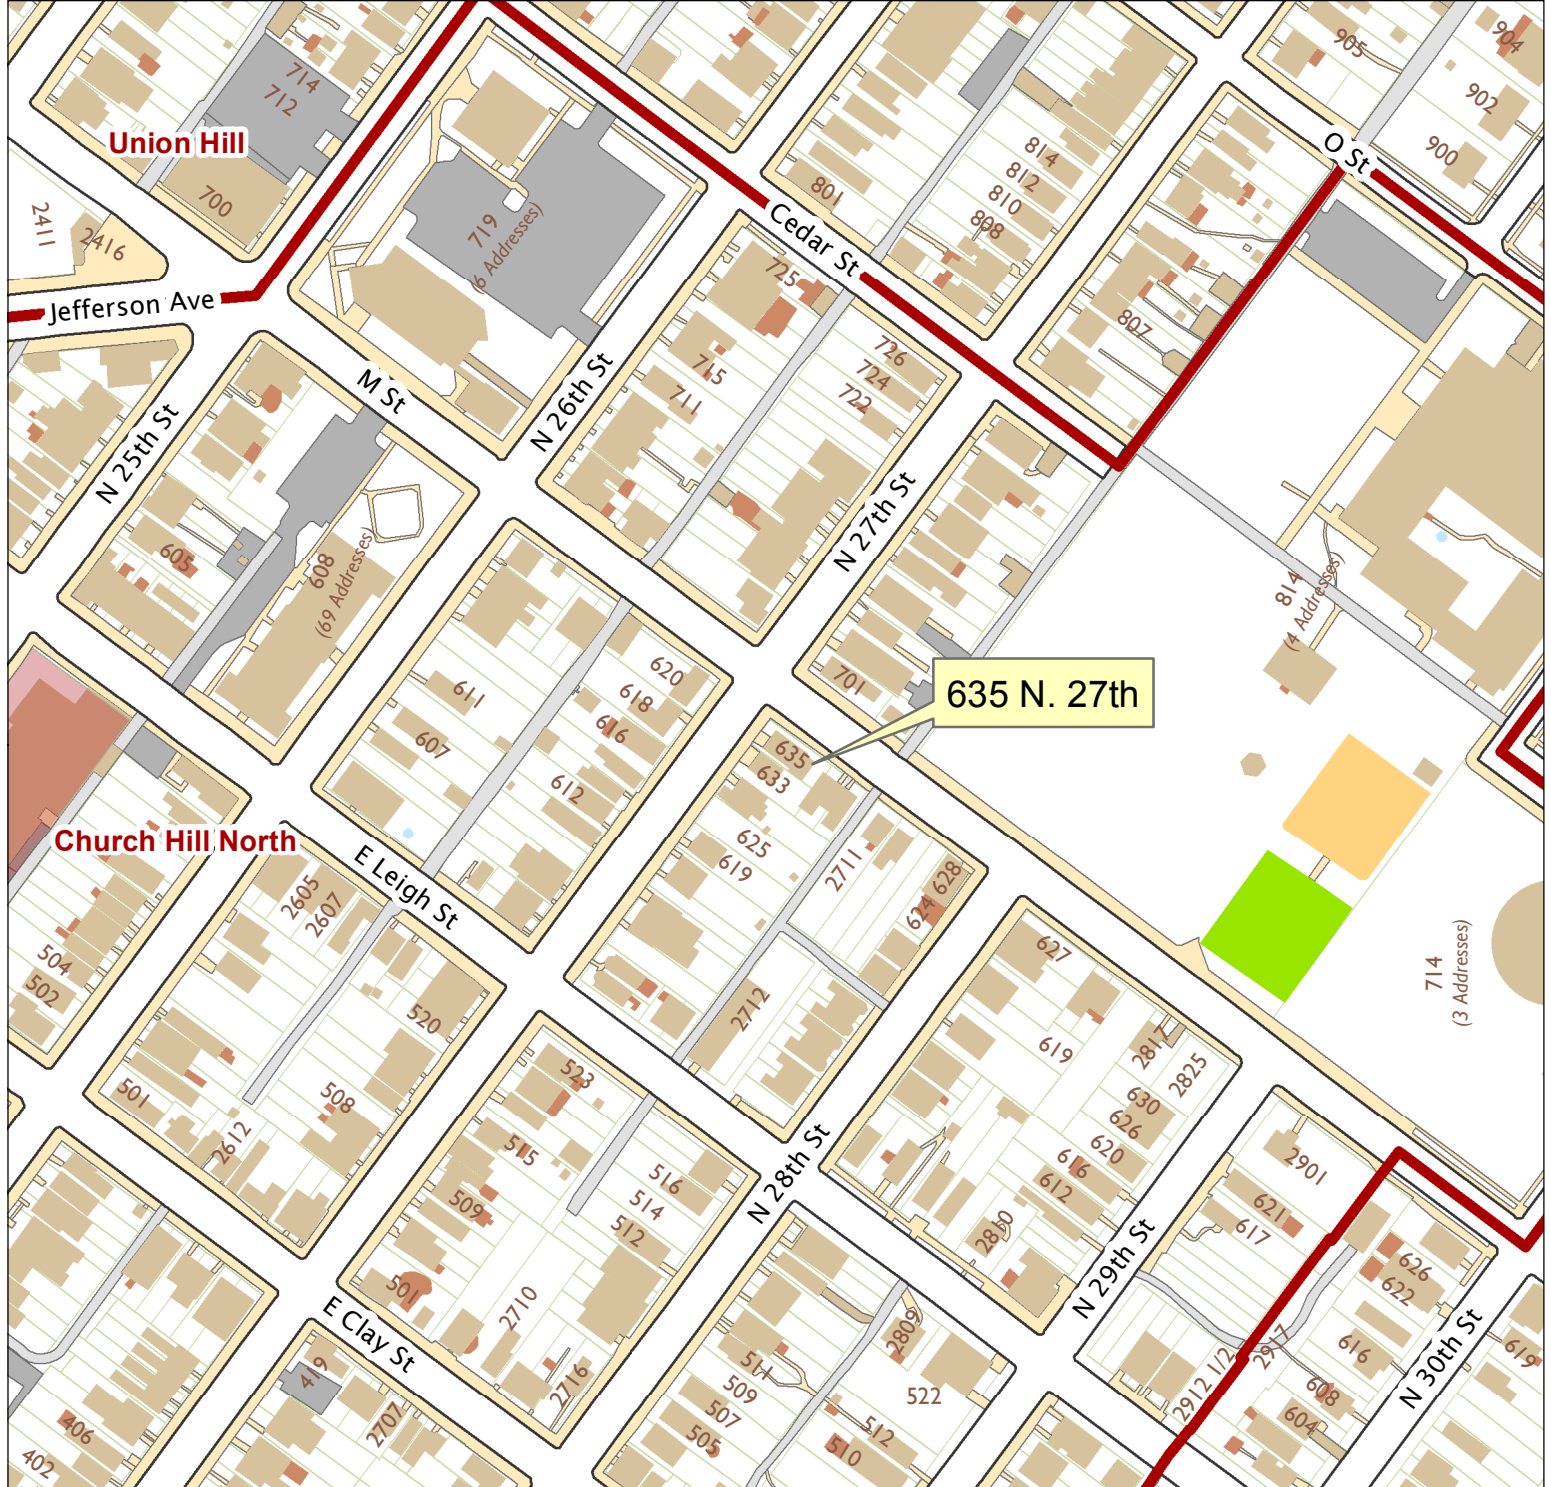

635 N. 27th Street

City of Richmond, VA

Geographic Information Systems

Map printed by palmquwd on 2015.03.04.

Document Path: G:\PDR\Planning & Preservation\CAR\Applications\Base Maps\Base Map.mxd

Disclaimer:
The City of Richmond assumes no liability either for any errors, omissions, or inaccuracies in the information provided regardless of the cause of such or for any decision made, action taken, or action not taken by the user in reliance upon any maps or information provided herein.