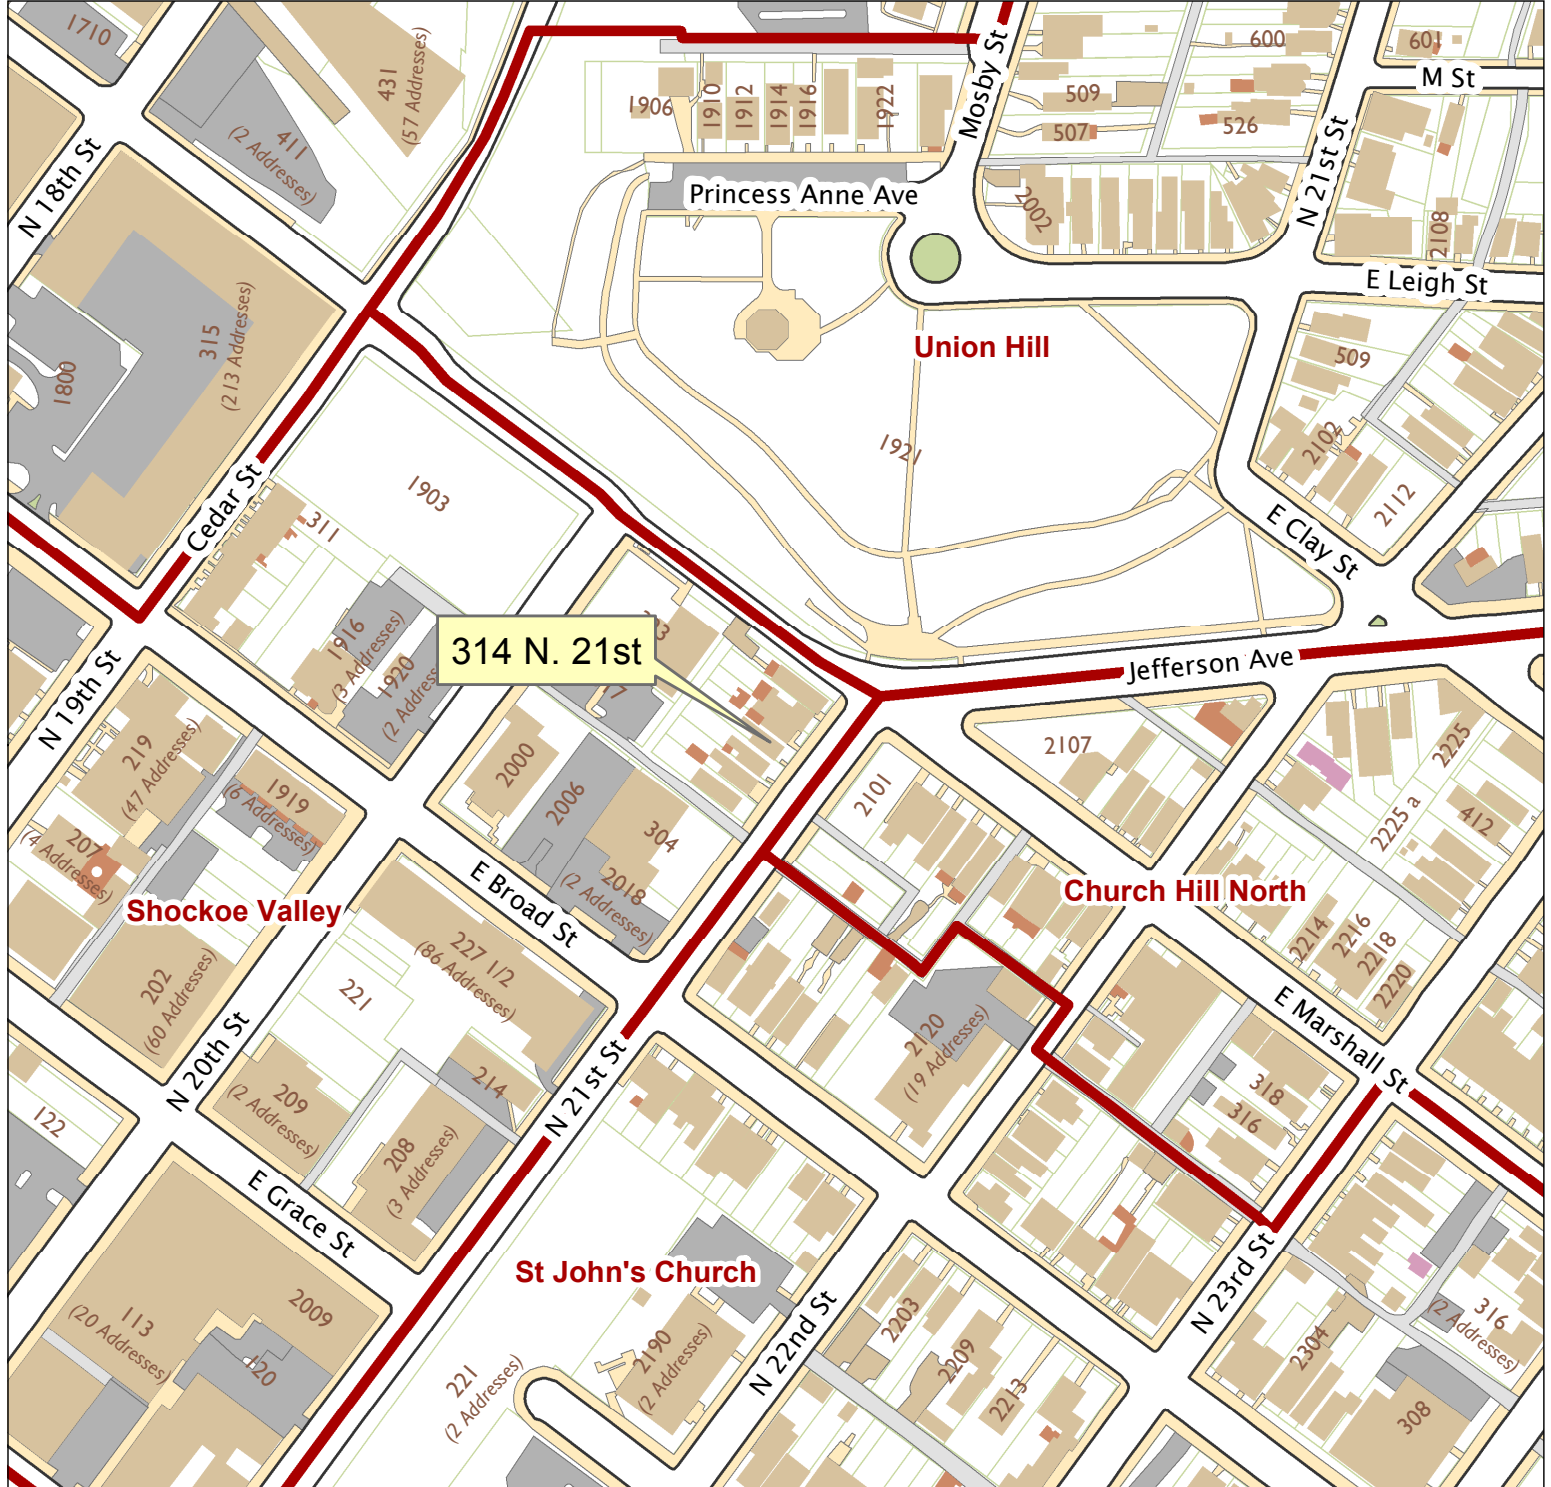

314 N. 21st Street

City of Richmond, VA

Geographic Information Systems

1 inch = 200 feet

Map printed by palmquwd on 2015.08.10.

Document Path: G:\PDR\Planning & Preservation\CAR\Applications\Base Maps\Base Map.mxd

Disclaimer:

The City of Richmond assumes no liability either for any errors, omissions, or inaccuracies in the information provided regardless of the cause of such or for any decision made, action taken, or action not taken by the user in reliance upon any maps or information provided herein.

Location Reference