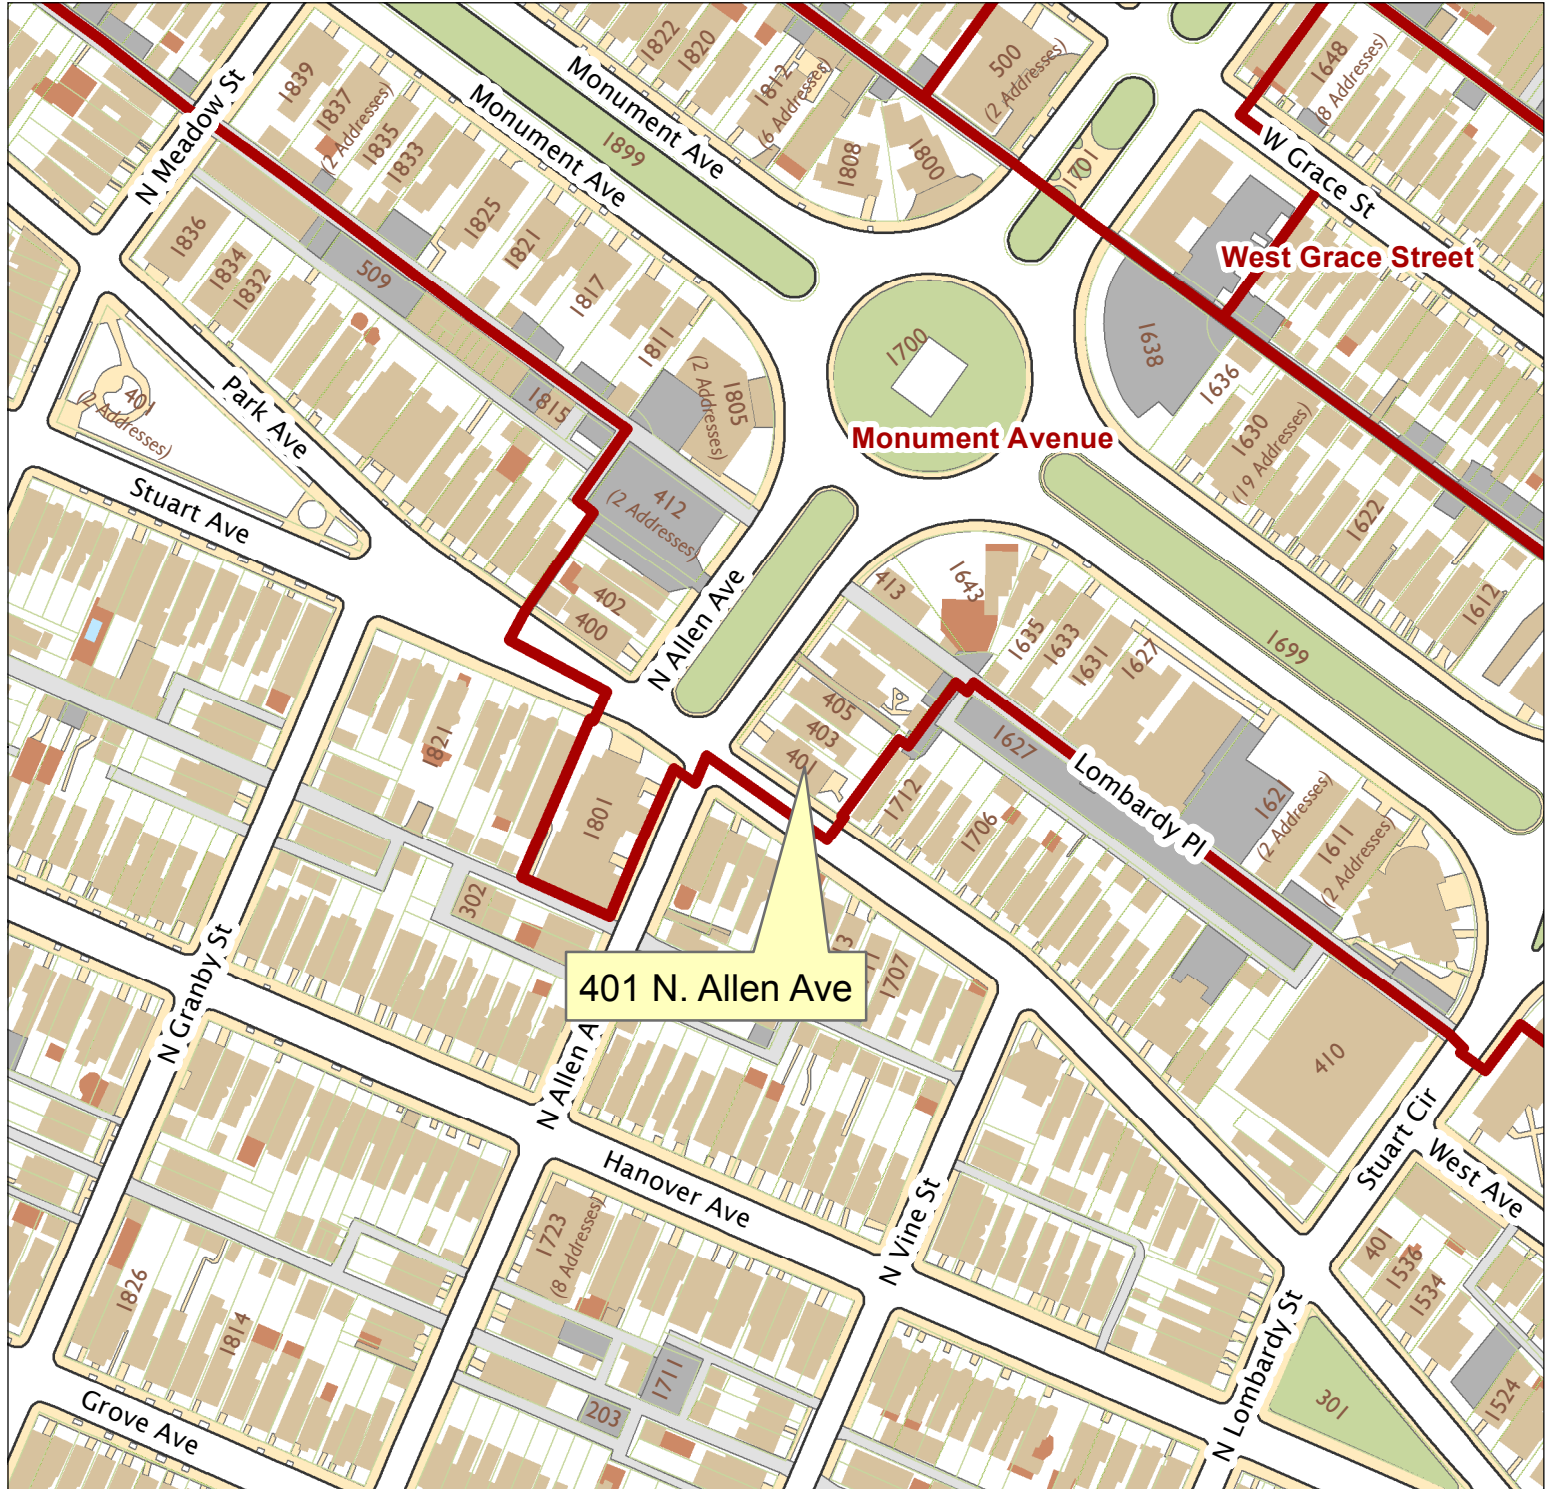

# 401 North Allen Avenue

City of Richmond, VA

Geographic Information Systems

401 N. Allen Ave

Location Reference

Map printed by jonescl2 on 2019.01.04.

Document Path: G:\PDR\Planning & Preservation\CAR\Meetings\00 Current Meeting\Base Maps\Tools\Base Map.mxd

Disclaimer:  
The City of Richmond assumes no liability either for any errors, omissions, or inaccuracies in the information provided regardless of the cause of such or for any decision made, action taken, or action not taken by the user in reliance upon any maps or information provided herein.