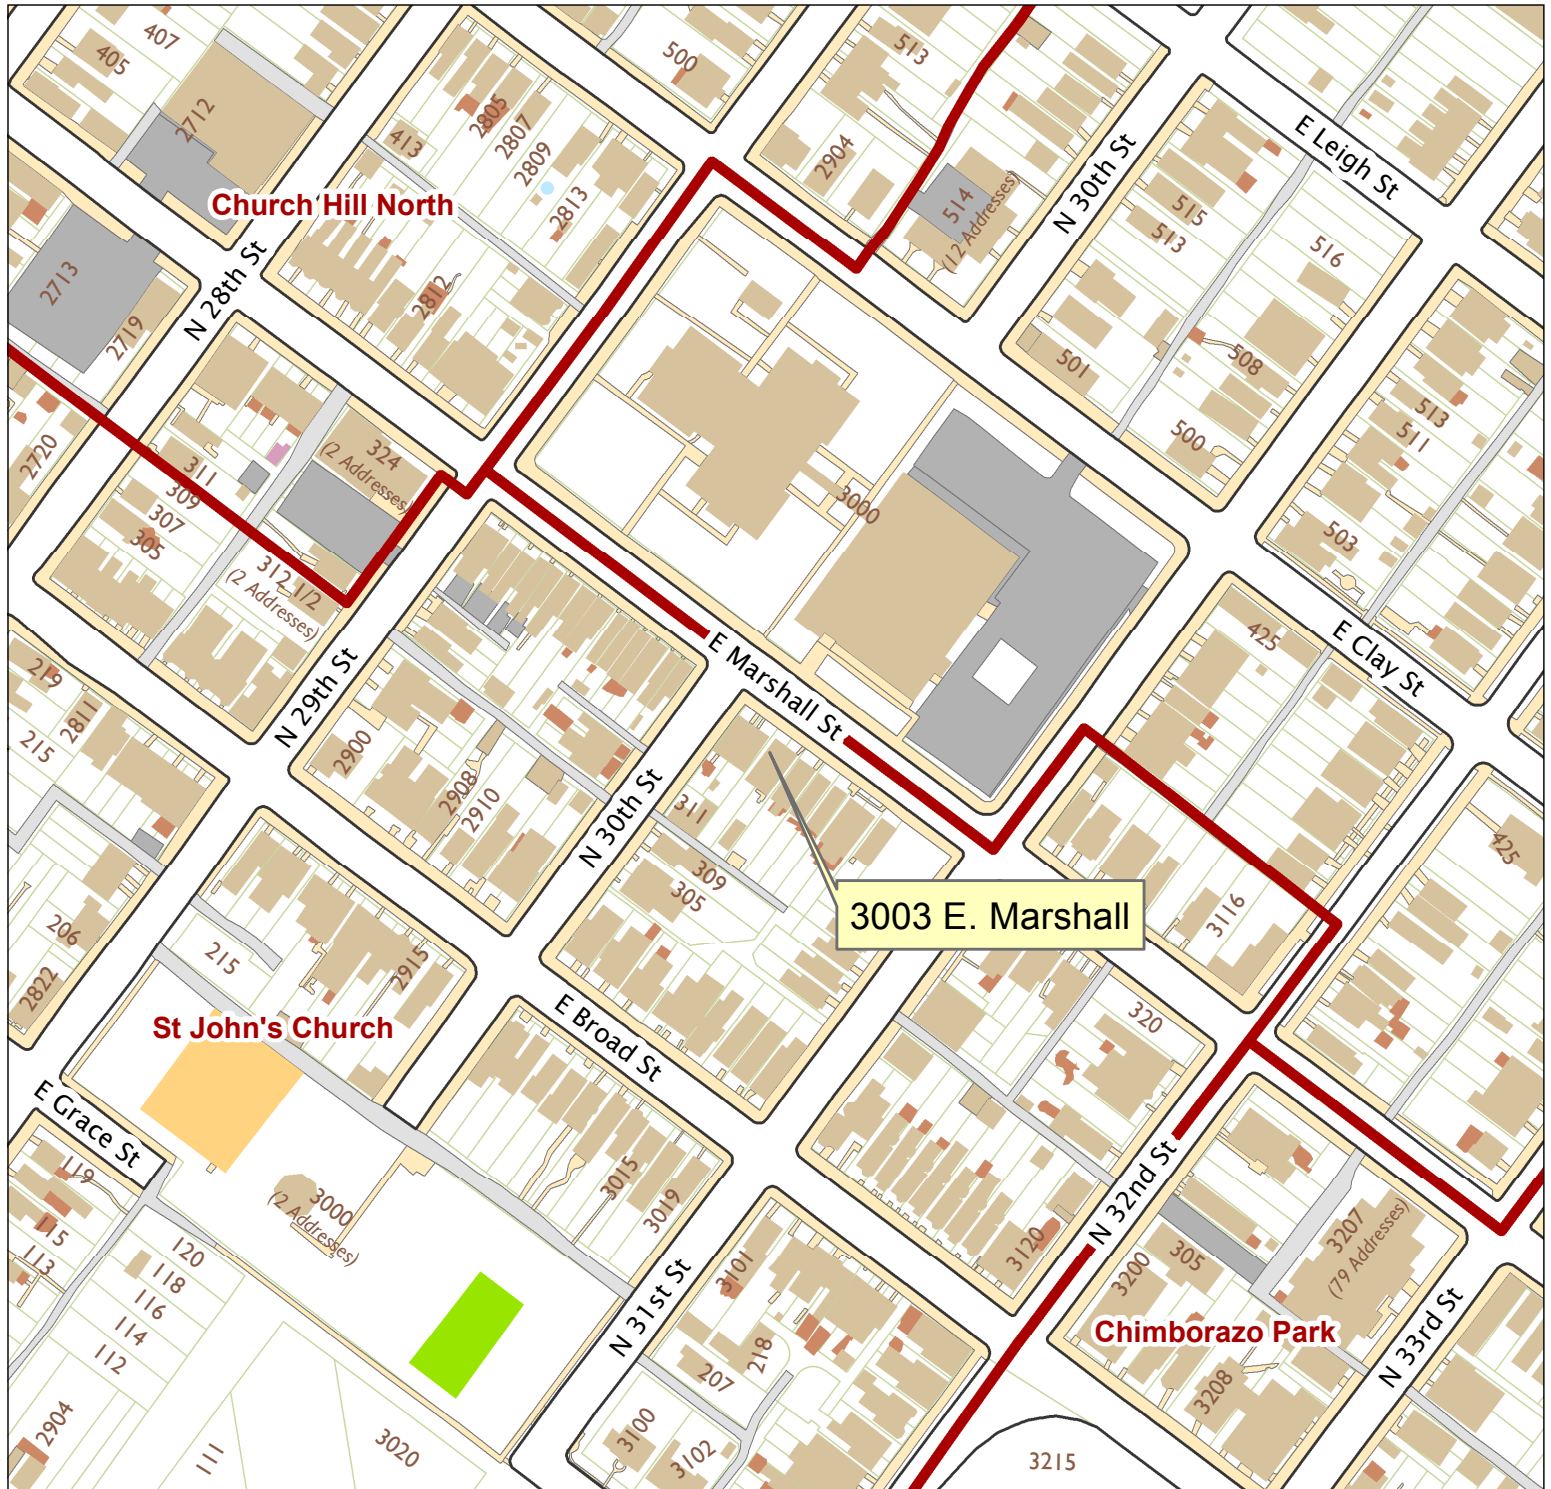

3003 E. Marshall Street

City of Richmond, VA

Geographic Information Systems

1 inch = 200 feet

Map printed by palmquwd on 2016.09.13.

Document Path: G:\PDR\Planning & Preservation\CAR\Applications\Base Maps\Base Map.mxd

Disclaimer:

The City of Richmond assumes no liability either for any errors, omissions, or inaccuracies in the information provided regardless of the cause of such or for any decision made, action taken, or action not taken by the user in reliance upon any maps or information provided herein.

Location Reference